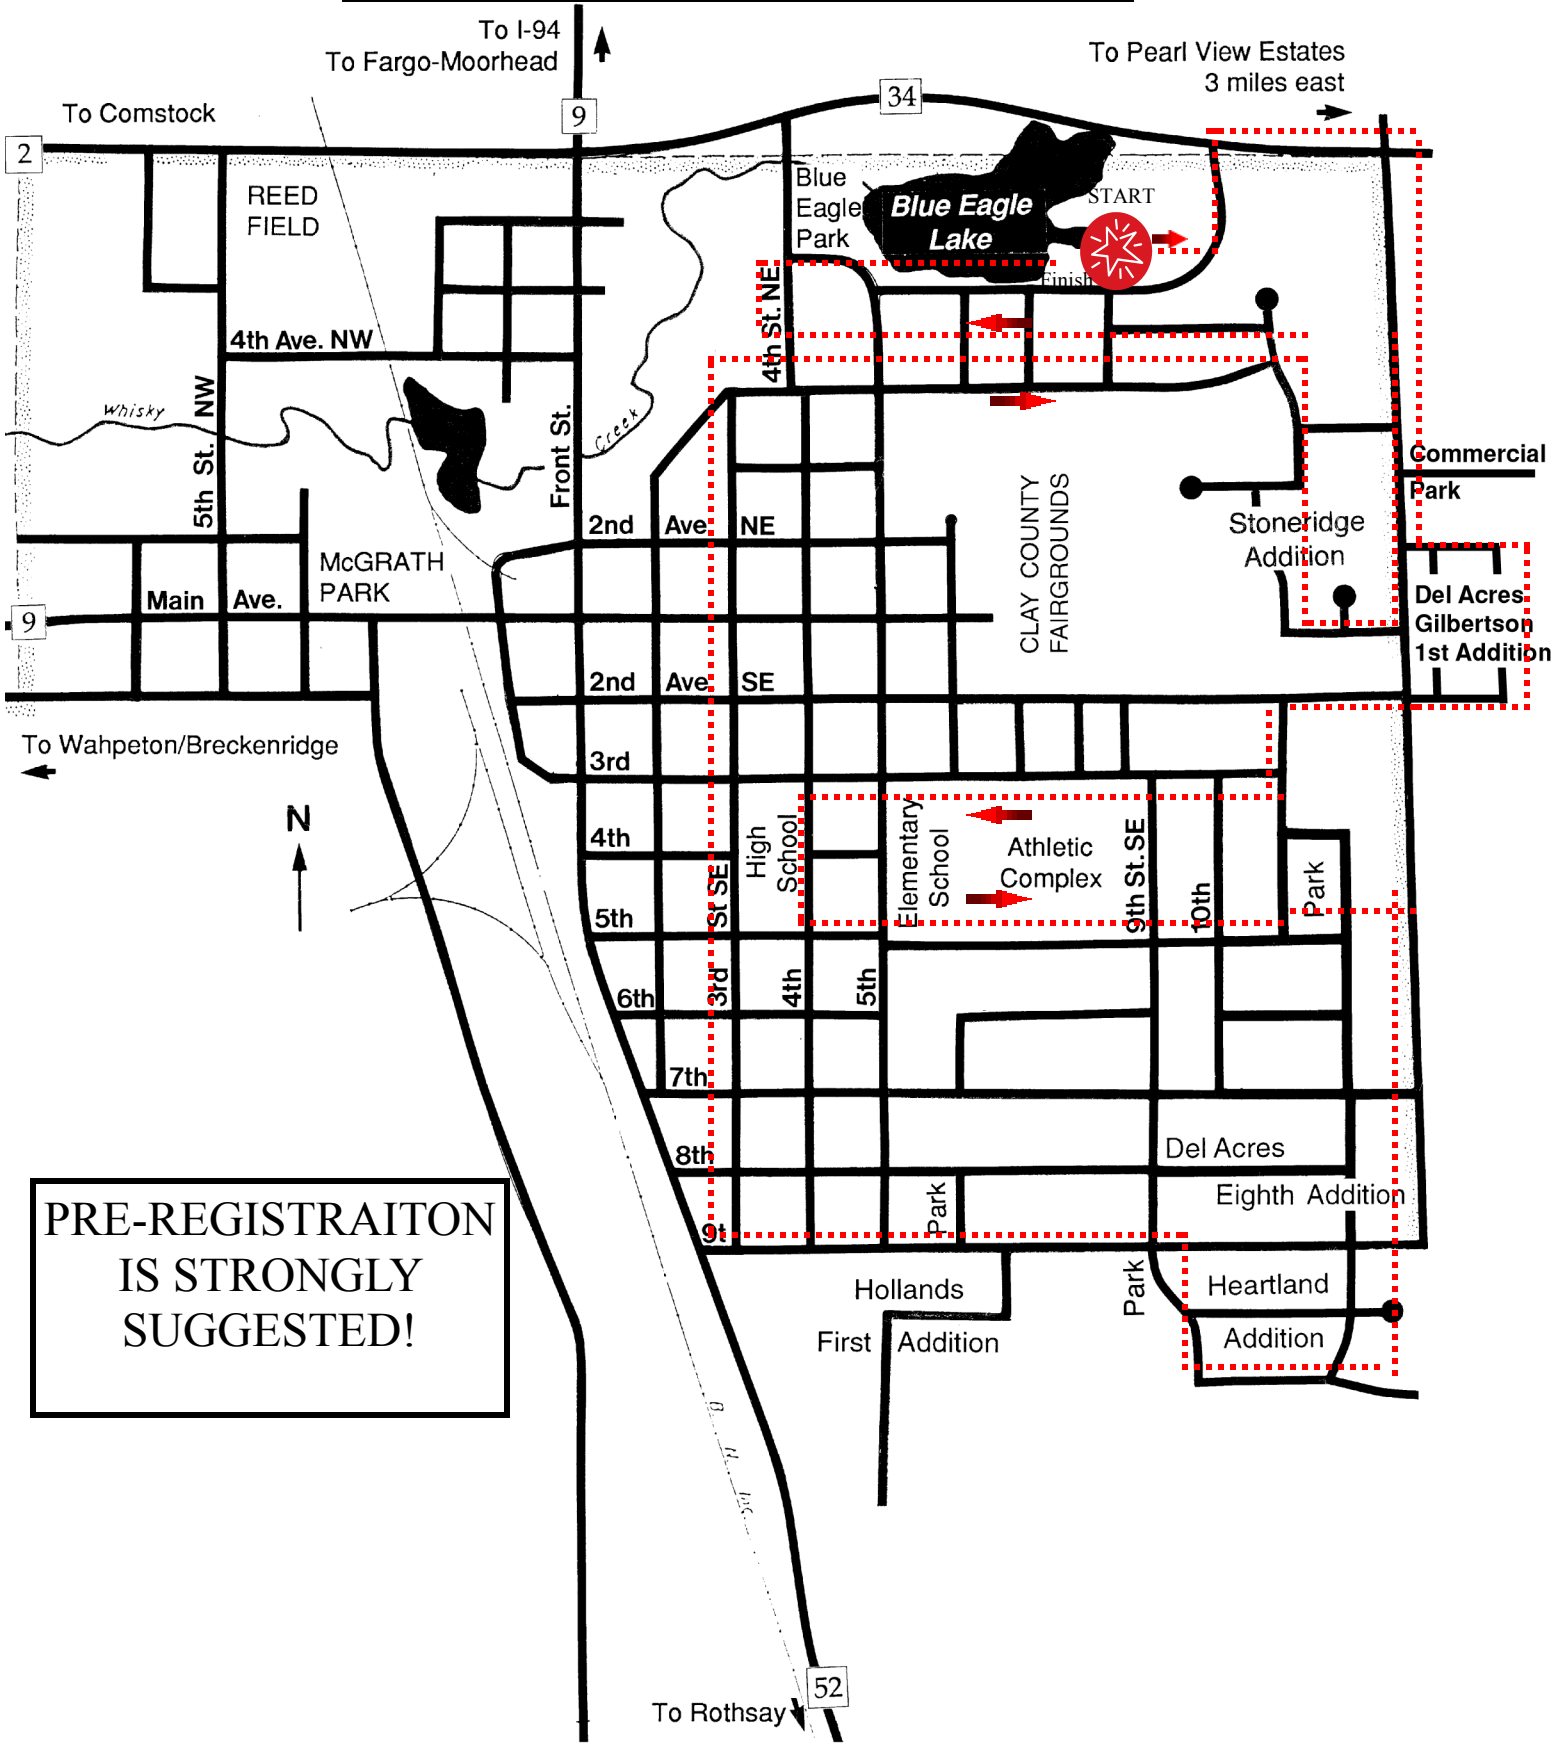

BARNESVILLE 10K MAP
Check-In at 7:15-7:45 a.m.
Race begins at 8:00 a.m.

PRE-REGISTRATION IS STRONGLY SUGGESTED!