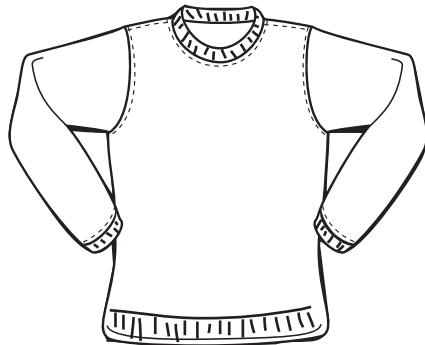

### ITEM #2 MISSY FIT SHORT SLEEVE T-SHIRT

Available S-3X. This is a ladies cut so order accordingly.  
Black, Purple, Charcoal, Coral Silk, Heather Sapphire, Heliconia, Lime, Maroon, Purple & Sport Grey.

All printed with a one color logo left chest & full back.

**S-XL \$15.00**  
**XXL-3XL \$16.00**

### ITEM #3 LONG SLEEVE T-SHIRT

Gildan 100% Heavyweight Cotton Long Sleeve T-Shirt. Available In Youth Small - Adult XXL.

Black, Forest Green, Irish Green, Navy, Purple, Red, Royal, Sport Grey.  
All printed with a one color logo left chest & full back.

**Size 6-8 - 14-16 \$15.00**  
**S-XXL \$17.00**