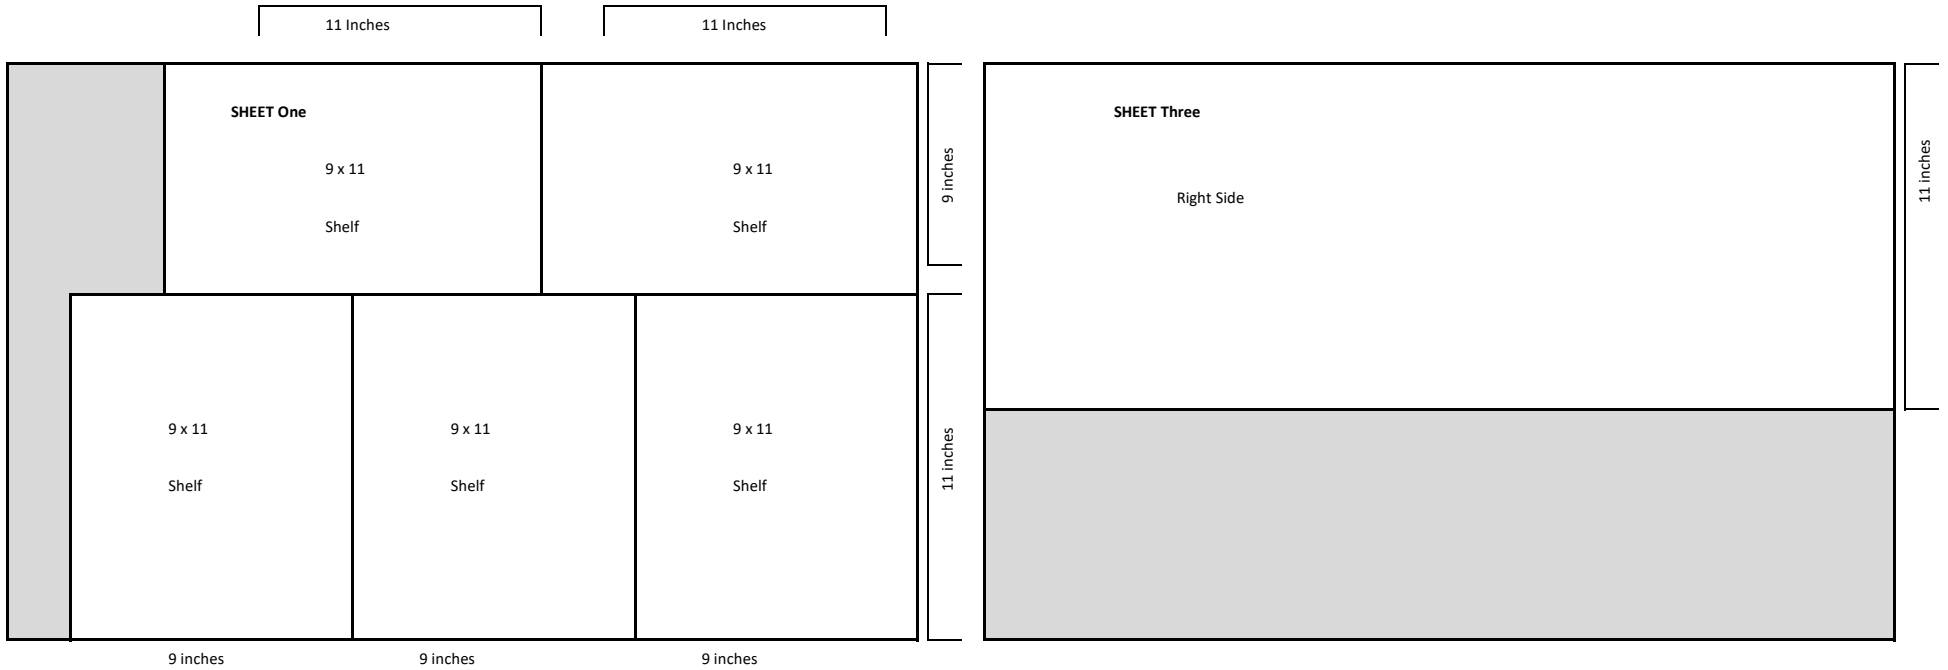

NARROW storage

Paper 8.5 x 11 Storage container = 9 x 11

 Left over foam core