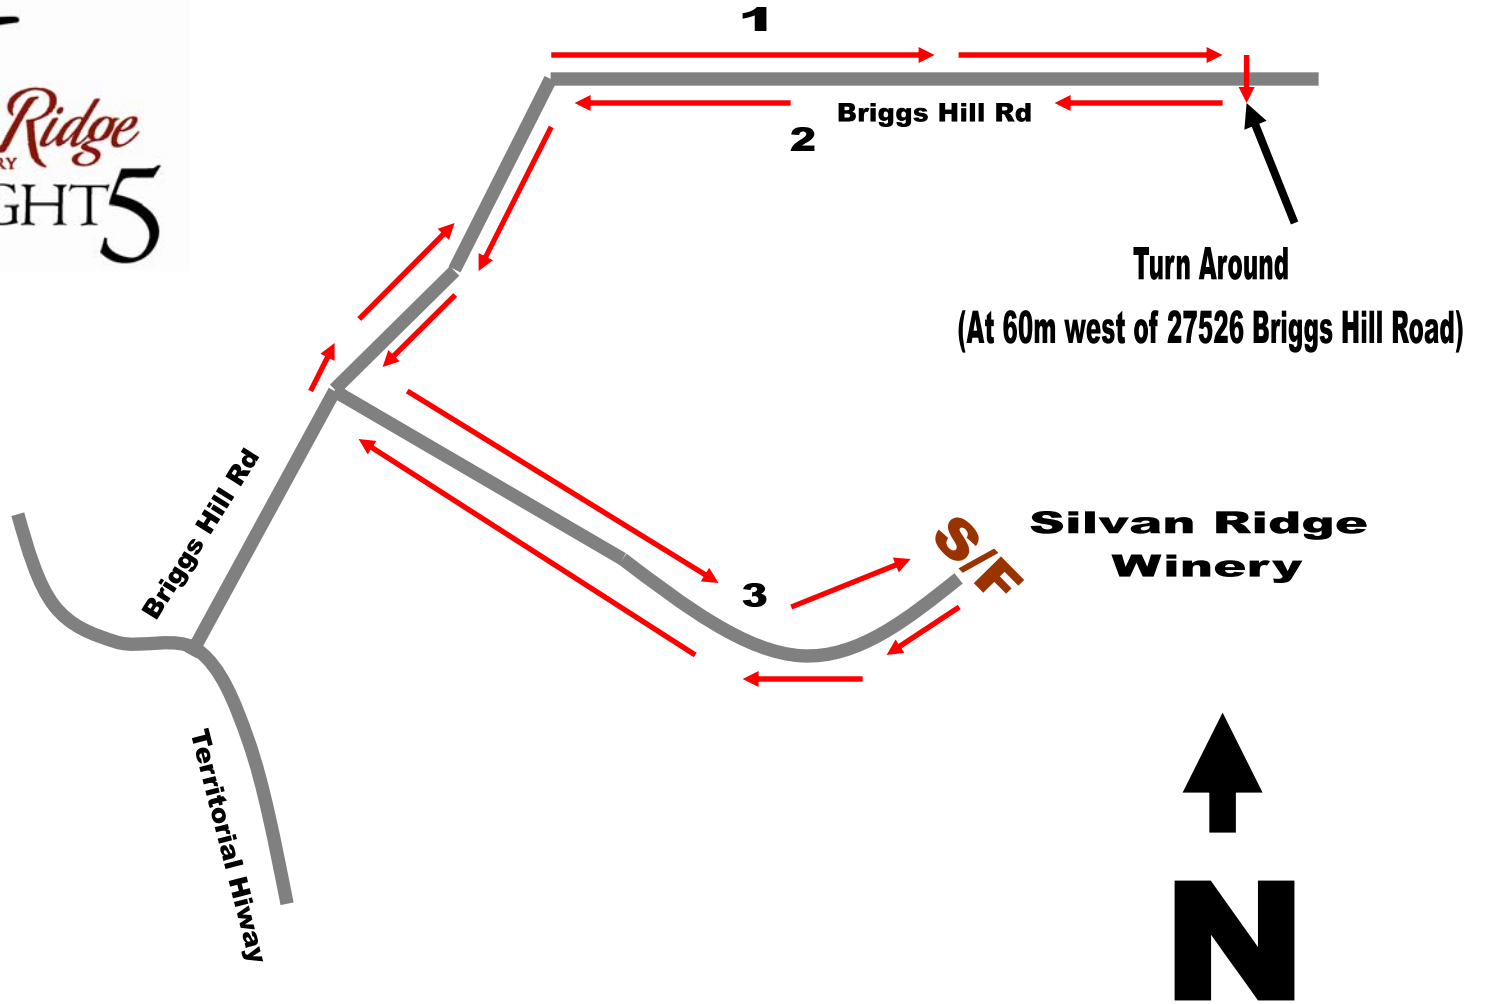

# Silvan Ridge Twilight 5 Course Map

Turn Around  
(At 60m west of 27526 Briggs Hill Road)

Silvan Ridge Winery