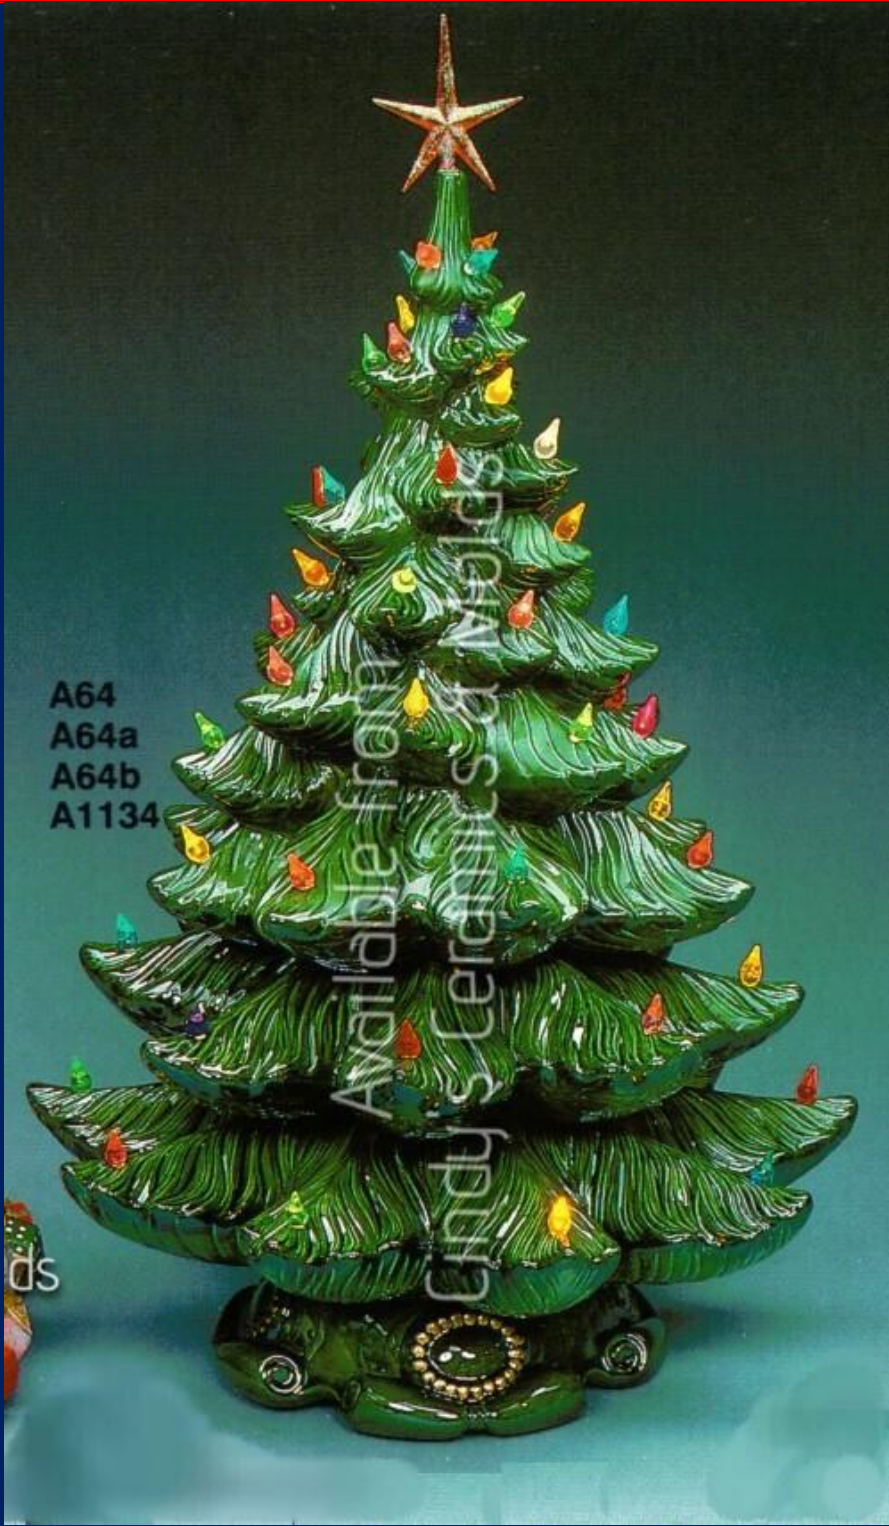

DM-176B-P

Patriotic Tree Base Only

8 <sup>1</sup>/<sub>2</sub>  
Diameter

10.00

GM-546-P

2 <sup>3</sup>/<sub>4</sub> Tall & 5  
<sup>3</sup>/<sub>4</sub> Tall 10.00 (set  
of two)

Tiny & Small Patriotic Trees