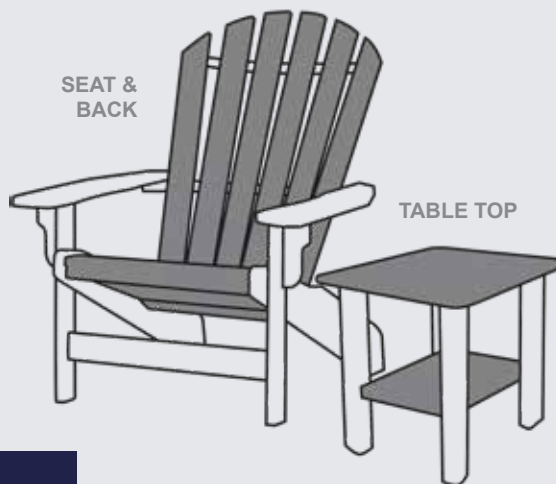

17 colors to choose from!

PREMIUM