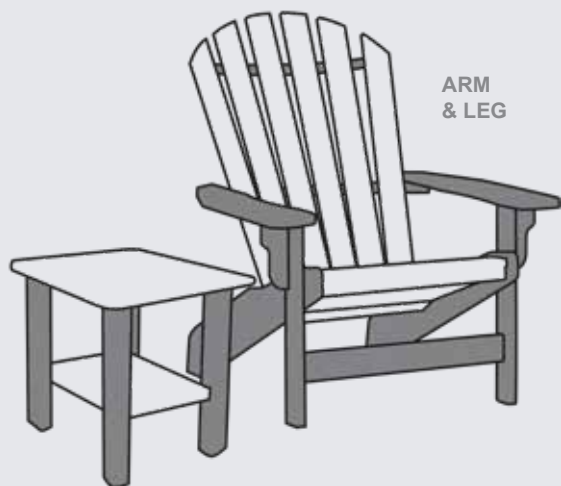

Create the chair or table you want!

for Classic & Stanton Lines