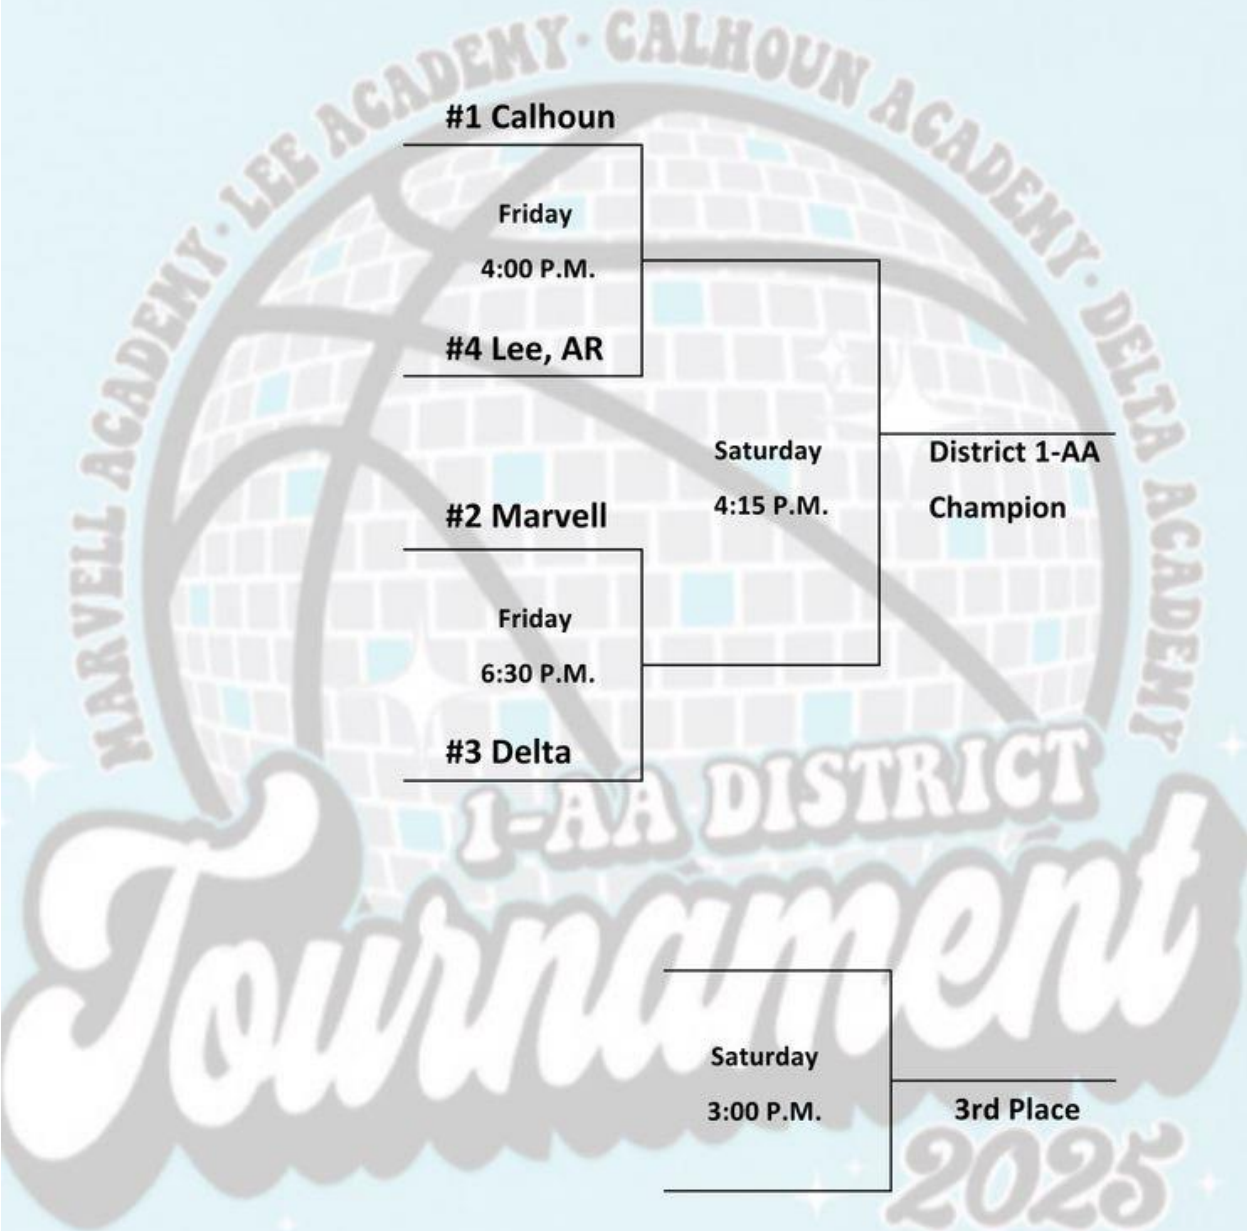

GIRLS' BRACKET

**HOSTED BY MARVELL ACADEMY**

Higher seed is Home & wears light jersey: Lower seed is Visitor & wears dark jersey;  
Exception: The Host school is always Home  
Hospitality Room will be provided for the Coaches, Admin, and Officials

BOYS' BRACKET

Higher seed is Home & wears light jersey; Lower seed is Visitor & wears dark jersey;  
Exception: The Host school is always Home  
Hospitality Room will be provided for the Coaches, Admin, and Officials