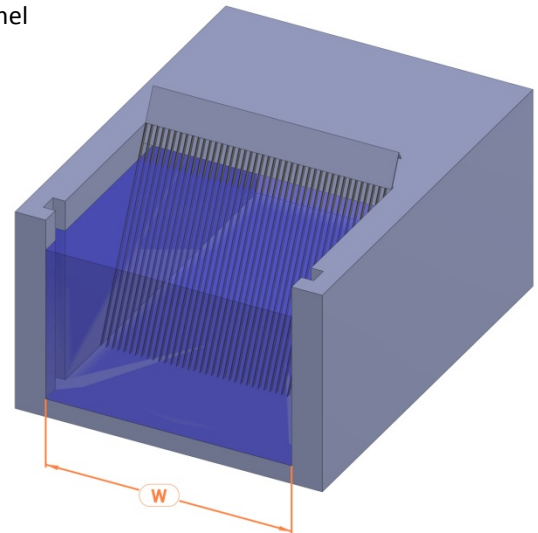

Tension V

Frequency Hz

Outside temperature between -10°C and +40°C yes no; temperature from °C to °C

Screening disposal Conveyor Wash-out channel

W Inlet width mm

Spacing of screen bars mm

IV. Comments

Date, place