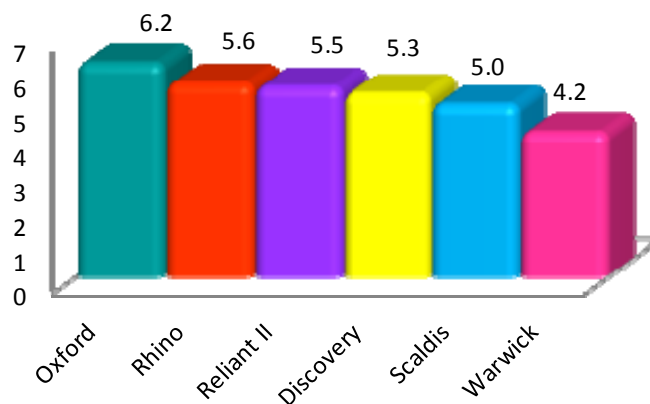

2002 Rutgers Proceedings
Performance of Fine Fescue Cultivars Seeded September 1998
Pittstown, New Jersey

Wear Tolerance Ratings 1-9, 9=Ideal Turf
Performance of Perennial Ryegrass cultivars