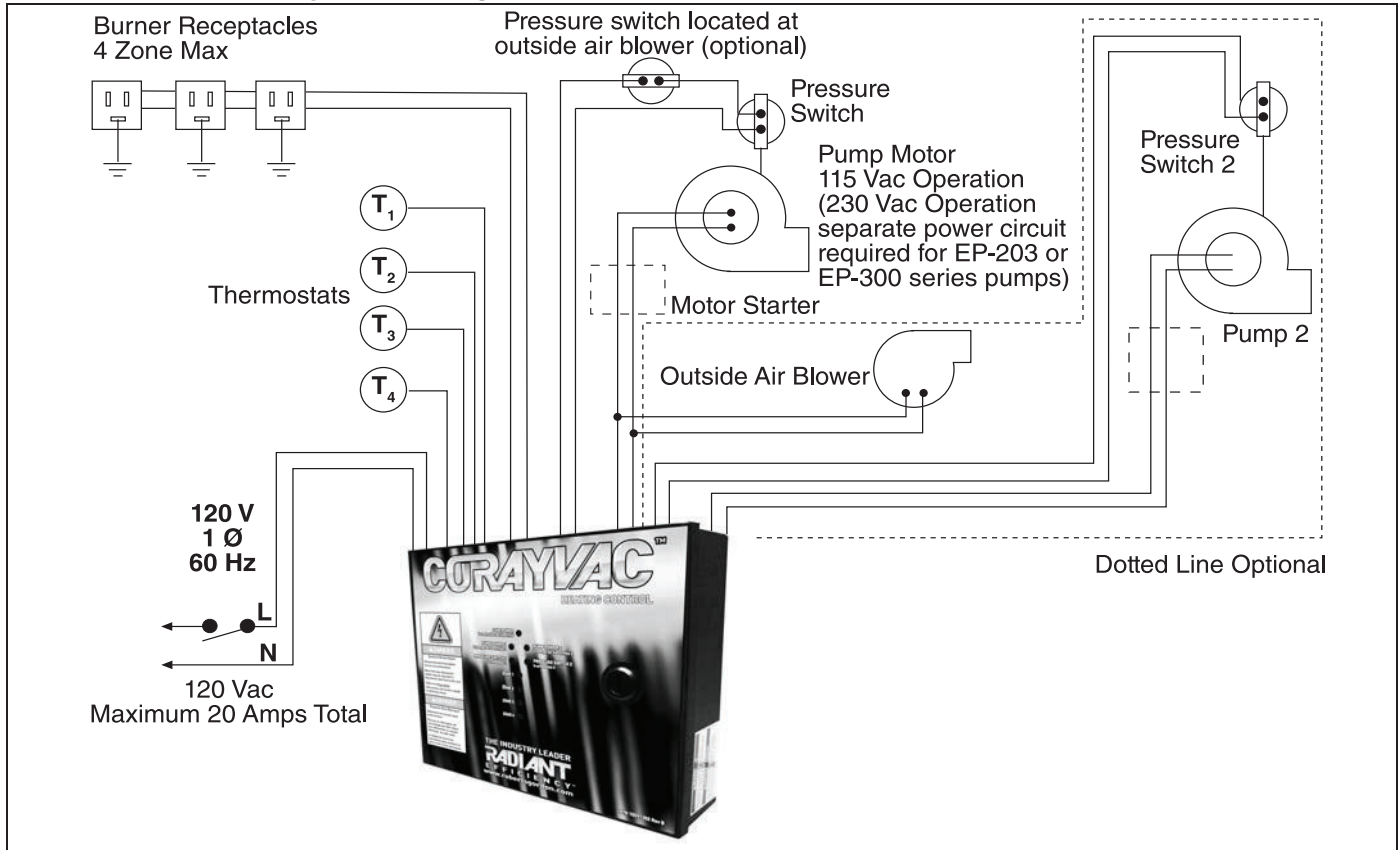

FIGURE 40: General System Wiring

FIGURE 41: External Wiring Diagram EP-100 and EP-201 120 V 1 Ø Pump