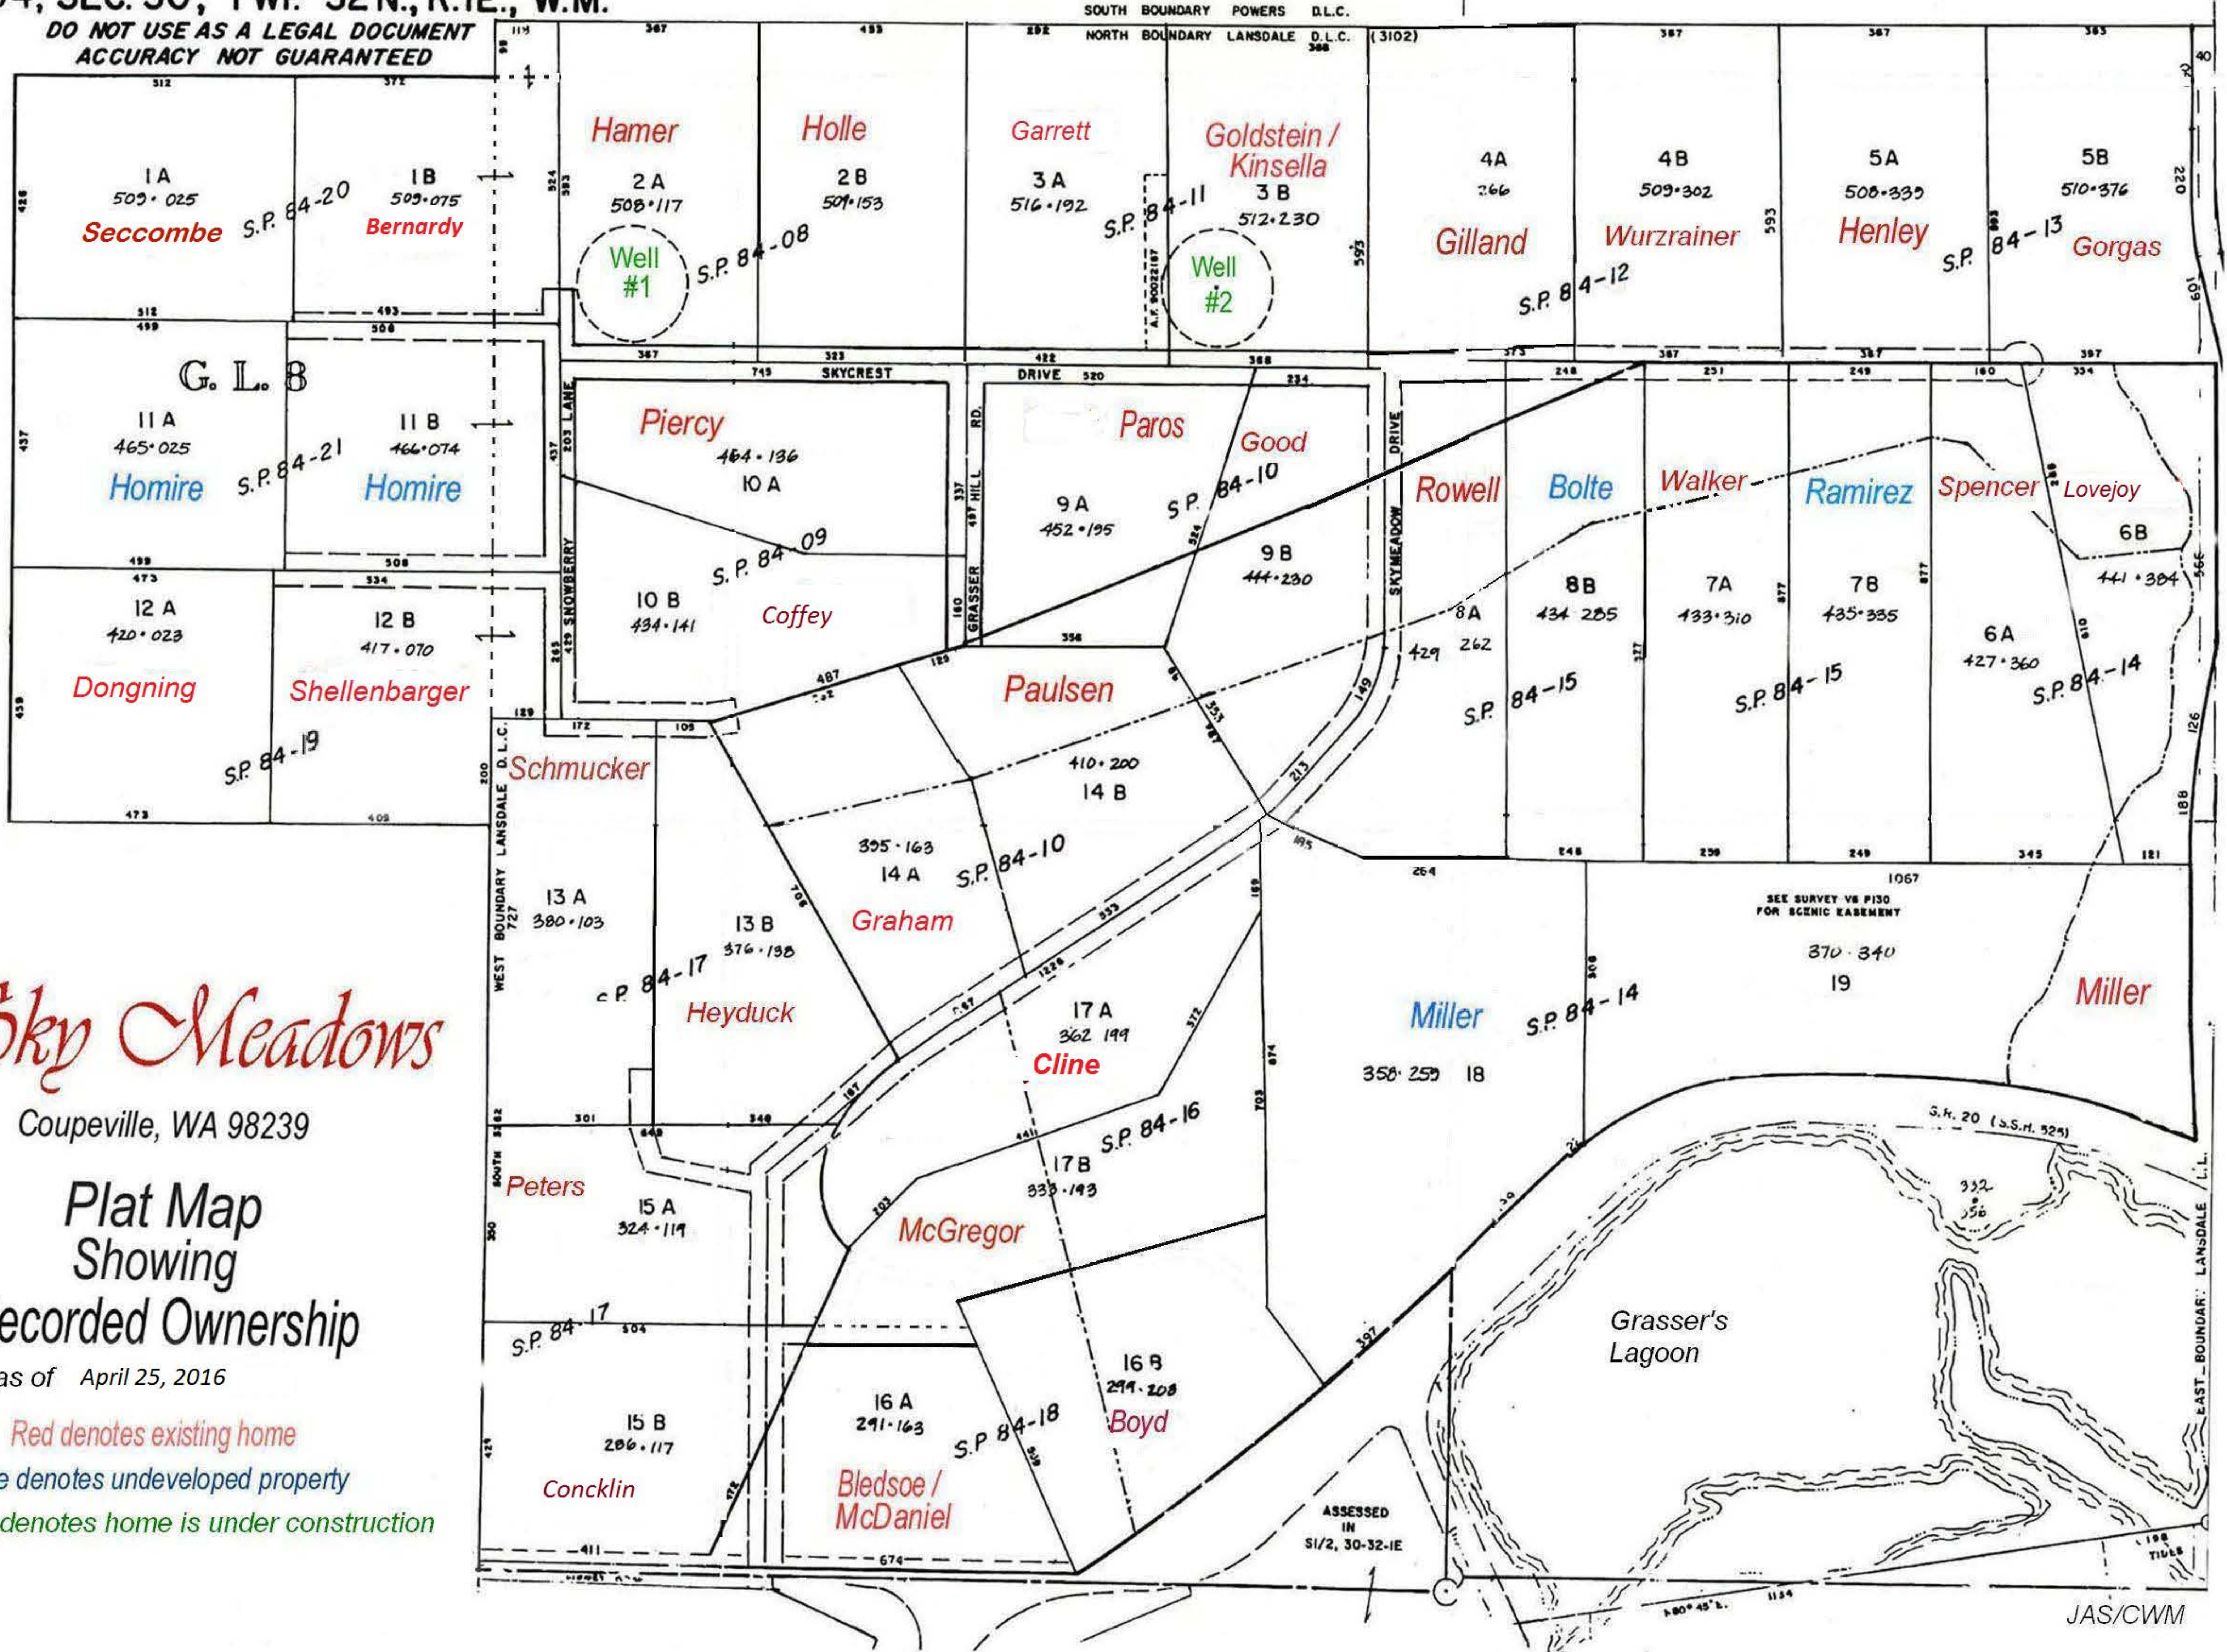

N.W. 1/4, SEC. 30, TWP. 32 N., R. 1E., W.M.

N.E. 1/4, Sec. 30, Twp. 32 N., R. 1E., W.M.

DO NOT USE AS A LEGAL DOCUMENT
ACCURACY NOT GUARANTEED

Sky Meadows

Coupeville, WA 98239

Plat Map Showing Recorded Ownership

as of April 25, 2016

Red denotes existing home

Blue denotes undeveloped property

Green denotes home is under construction

ASSESSED
IN
S1/2, 30-32-1E

JAS/CWM