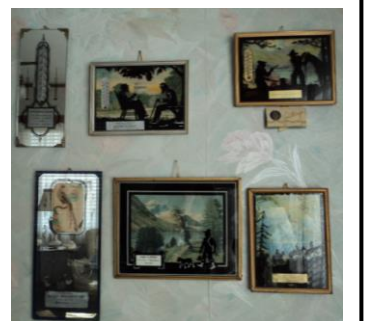

assorted bubble silhouette pictures; Cash Feed & Produce-Herman & Wally Last Supper mirror; Parson's Jersey Dairy Oberlin OH pict; Pelzner's Men's Clothier-San Francisco CA; 1950's IH Milling C-Minn. MN ink blotters; Books: Stanley Rule & Level Co, Stanley Tools, 1956 Alcatraz, CA Penitentiary Warden book & others; **Dolls:** Madame Alexander 1st Ladies: Jacqueline Kennedy, Lucy Hayes, Lucretia Garfield, Mary McKee & Mary McElroy; Dolly Parton; Black composition; Storybook-Mistress Mary & Southern Belle; Pencil dolls; Sp Edition-Air Force, Army & Navy; Coll. Ed-Civil War Nurse; **Barbie Dolls:** 35th Ann. in box, Millennium Princess, Mardi Gras, '98, '04, 10th Ann & Sp Ed Christmas; AM & DER leather bodied/porcelain doll; Florence Nightingale; Handmade plaster dolls w/vintage clothes **OPEN HOUSE:** Fri-Apr 5th, Noon-7pm. **ORDER OF SALE:** Primitives, glassware. 10am-Primitives w/2nd ring, 11am-Cast iron pieces, 12noon-Artifacts & showcase items, 1pm - Furniture