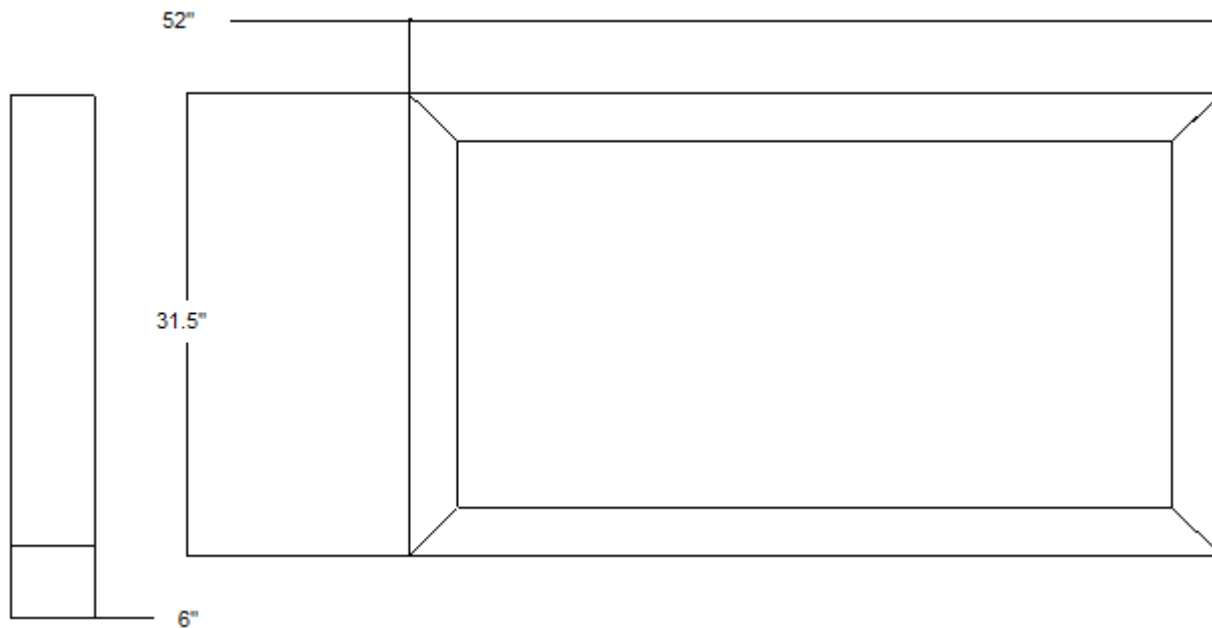

SERIES 990 LCD DISPLAY DATA SHEET

PART NUMBER:	990-S-55
CONFIGURATION:	Single Sided
DISPLAY SIZE:	55" Diagonal
APPROXIMATE DISPLAY SIZE:	27.5"H x 48.5"W
ENCLOSURE SIZE:	31.5"H x 52"W x 6"D
APPROXIMATE WEIGHT:	100 Pounds

LCD Resolution:	1080P
Refresh:	60 Hz
COLORS:	Full Color
PC:	Windows 7 Embedded
INPUT VOLTAGE:	120/240 VAC 60/50 Hz Selectable
MUSIC:	M4, M8, M12, or M16 Music Options With SCC Amp
VIEWING ANGLE:	140 Degrees
ENCLOSURE:	NEMA 12 with Black Powder Coated Paint (other colors available)
COMMUNICATIONS:	TCP/IP Ethernet, HDMI, & DVI