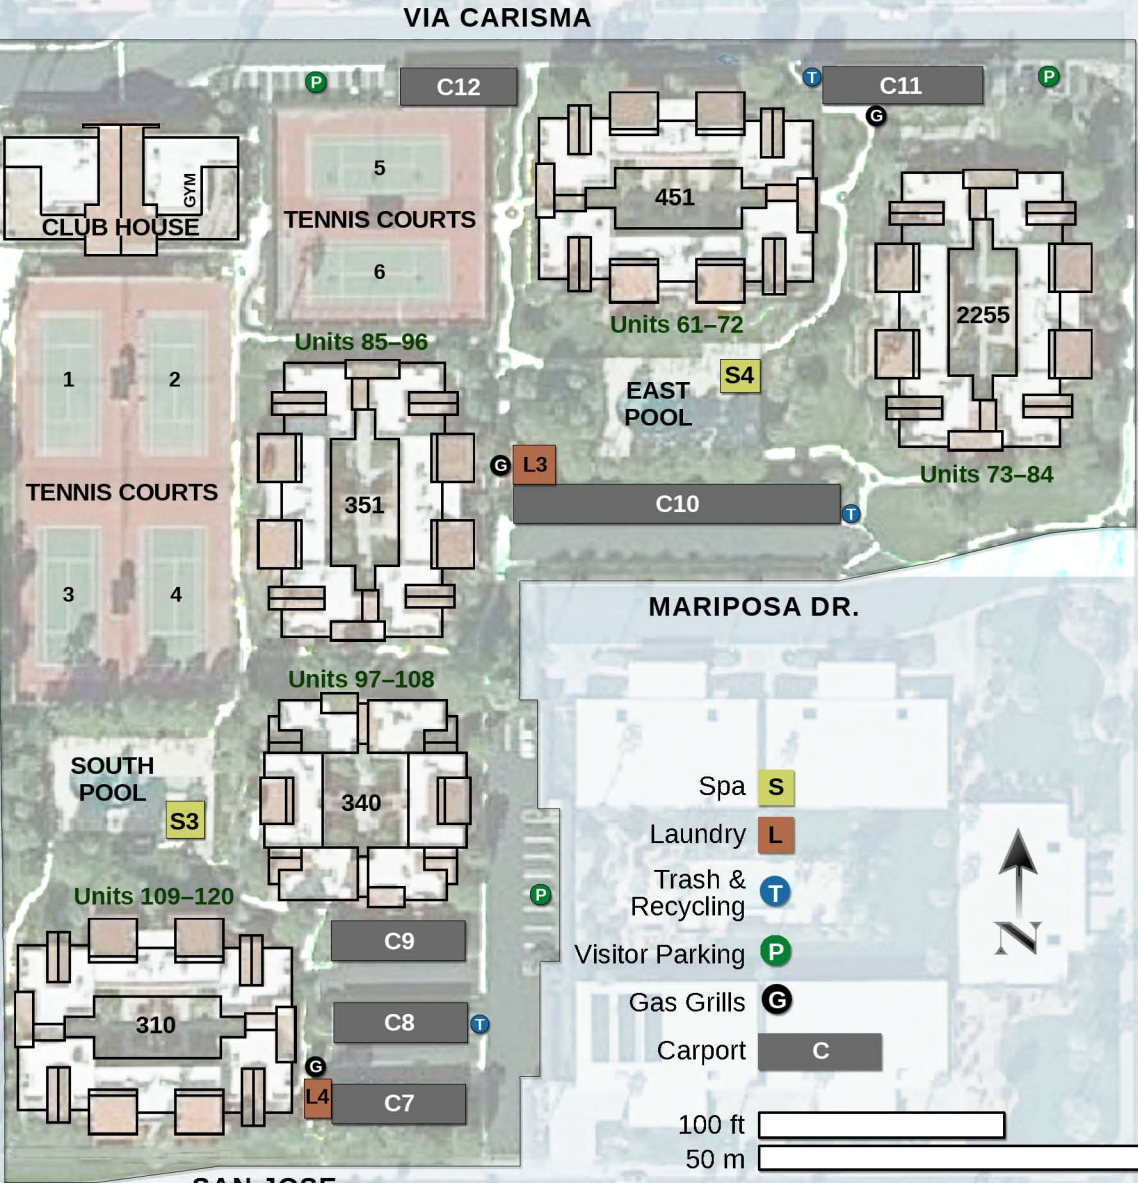

SOUTH PALM CANYON

PALO FIERRO

CANYON COUNTRY CLUB ESTADOS

- Spa **S**
- Laundry **L**
- Trash & Recycling **T**
- Visitor Parking **P**
- Gas Grills **G**
- Carport **C**