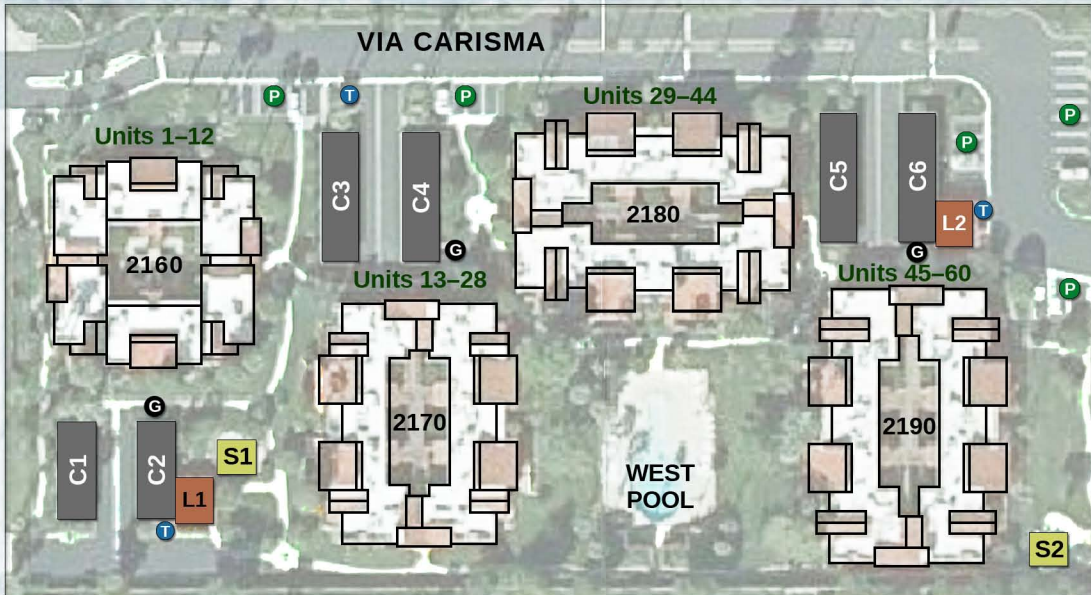

SOUTH PALM CANYON

PALO FIERRO

CANYON COUNTRY CLUB ESTADOS

- Spa **S**
- Laundry **L**
- Trash & Recycling **T**
- Visitor Parking **P**
- Gas Grills **G**
- Carport **C**