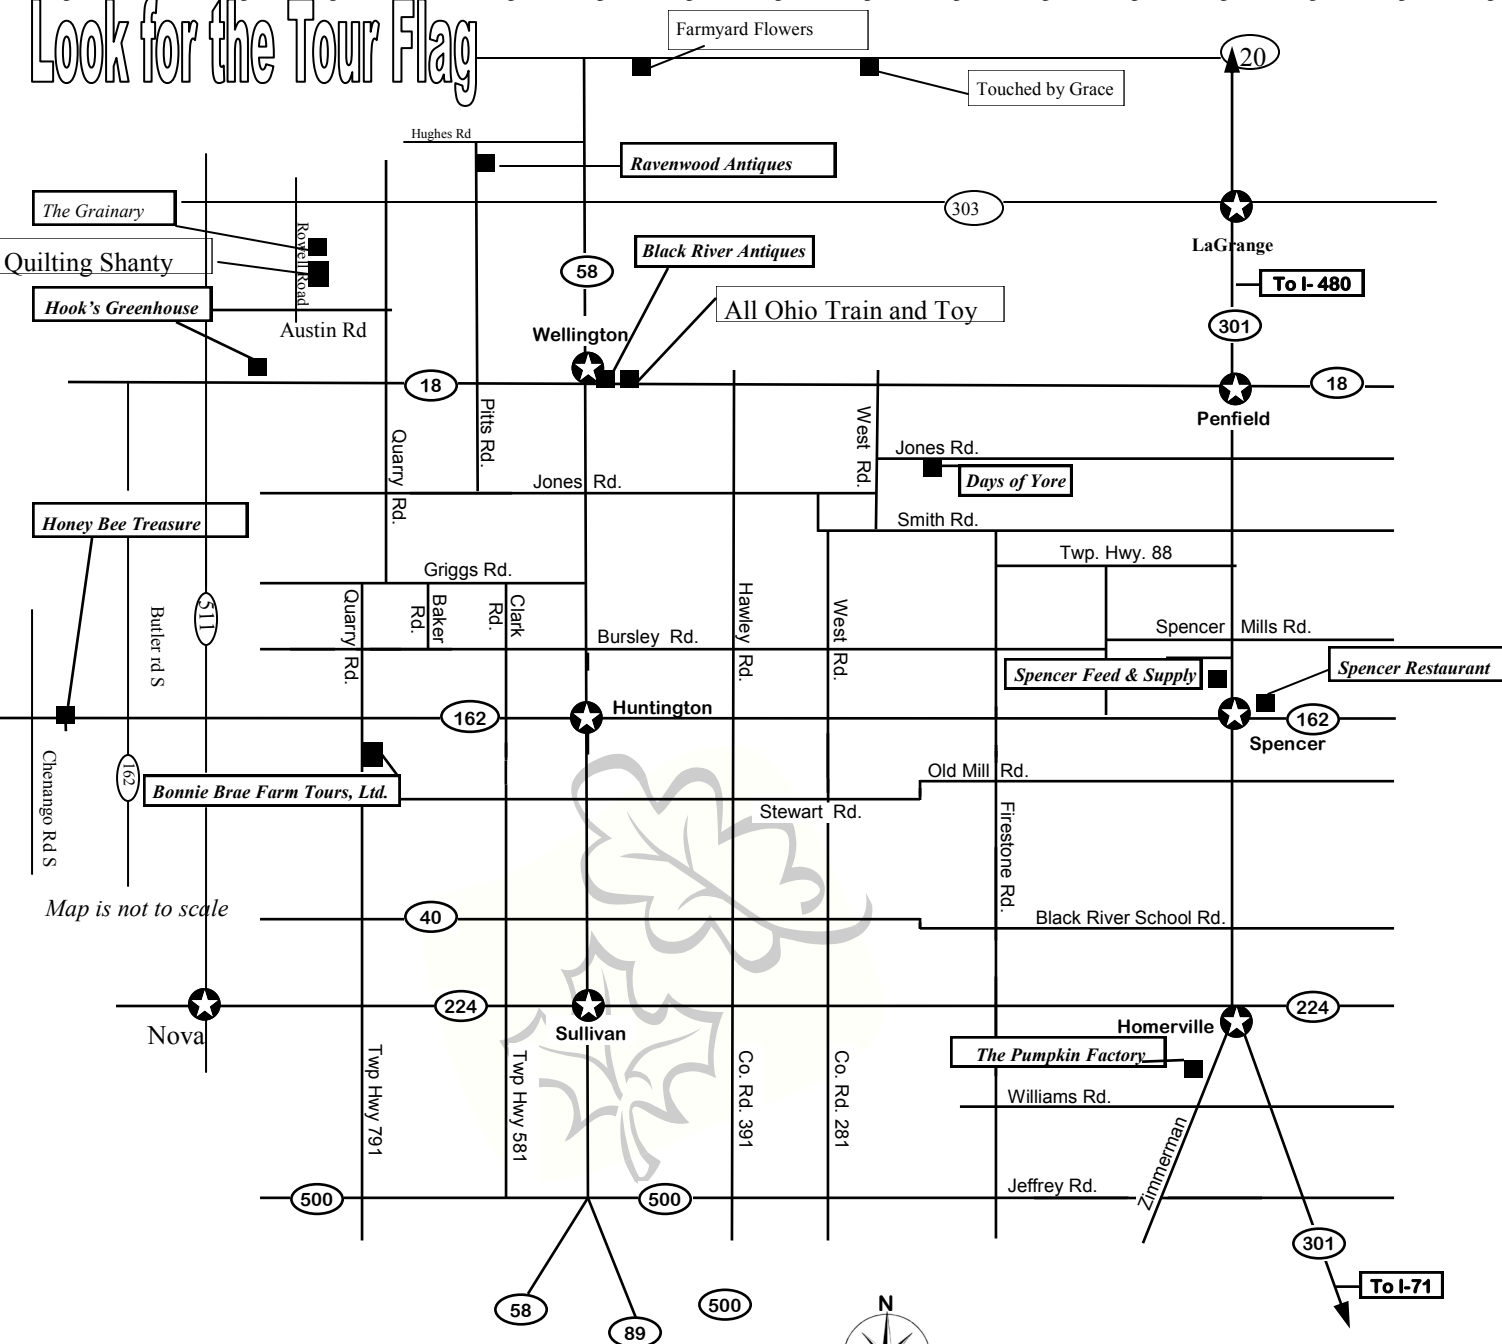

R- Indicates Available Restrooms

Start your adventure at any of the 14 businesses on the map. Bring this flyer or pick up one when you get to your first stop. Be sure to get your flyer stamped at every location. We will select a Grand Prize Winner from the flyers that have all stamps collected. Our Basket of Bounty grand prize includes gifts from every store on the tour. — Search each shop for a small wooden Block with a letter on it.

October 20

Sunday • 12 pm to 5 pm

A DRIVE YOUR-SELF ADVENTURE

Choose where you would like to start the tour. Follow the map to enjoy all 14 stops.

Second Weekend

October 25

Friday • 10 am to 5 pm

October 26

Saturday • 10 am to 5 pm

October 27

Sunday • 12 pm to 5 pm

Look for the Tour Flag

Map is not to scale

Some businesses
DO NOT
accept credit cards

Map is not to scale