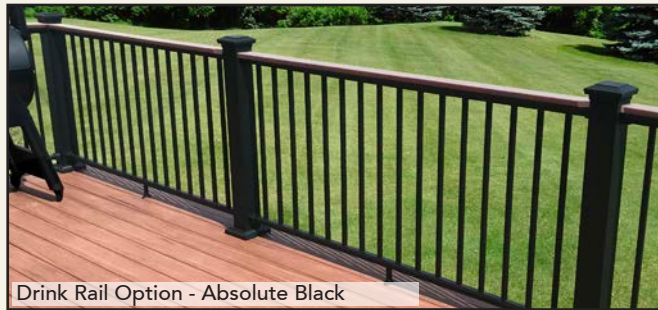

Idea Gallery

Secondary Handrail - Absolute Black

Drink Rail Option - Absolute Black

Rod Rail - Absolute Black

Cable Rail - Dream White

Available Options:

- Tri-Rail Design
- Drink Rail
- Rod Rail
- Cable Railing
- Glass Balusters
- Gate Kits
- Secondary ADA Handrail

TEXTURED FINISHES

Absolute Black

Cocoa Bronze

Dream White

Maple Cream

Level and Stair Rail - Cocoa Bronze

Easy Elegant Economical

WWW.DEKPROMFG.COM