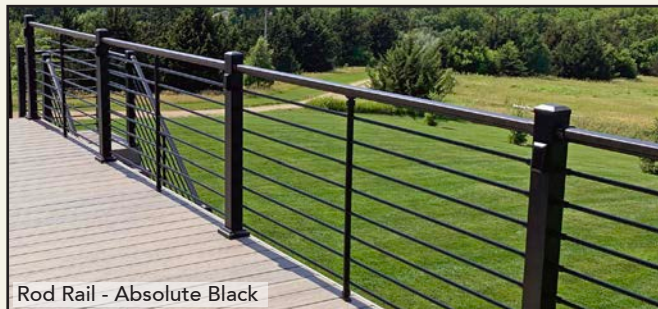

Idea Gallery

Secondary Handrail - Absolute Black

Drink Rail Option - Absolute Black

Rod Rail - Absolute Black

Cable Rail - Dream White

Available Options:

- Tri-Rail Design
- Drink Rail
- Rod Rail
- Cable Railing
- Glass Balusters
- Gate Kits
- Secondary ADA Handrail

TEXTURED FINISHES

Absolute Black

Cocoa Bronze

Dream White

Maple Cream

Level and Stair Rail - Cocoa Bronze

Easy Elegant Economical

WWW.DEKPROMFG.COM