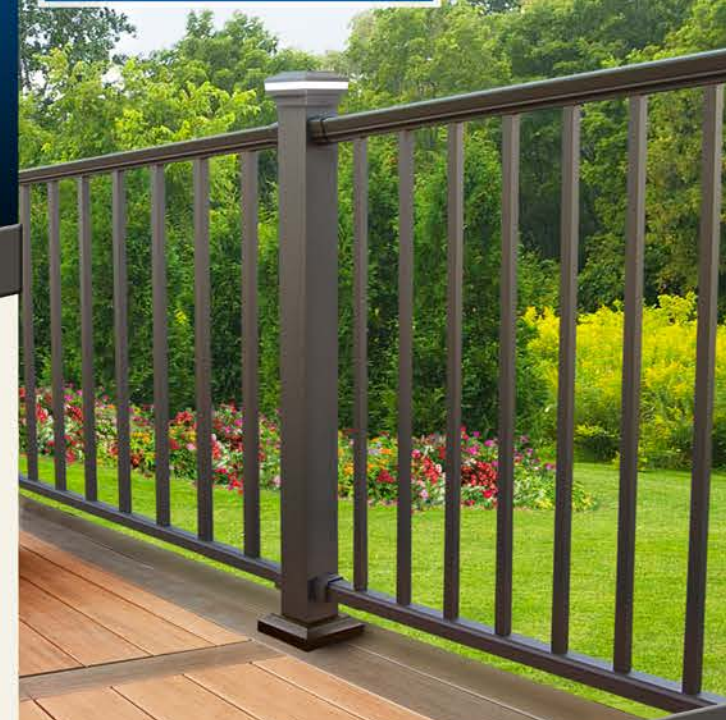

Easy Elegant Economical

Textured Aluminum Railing Systems
Residential • Commercial