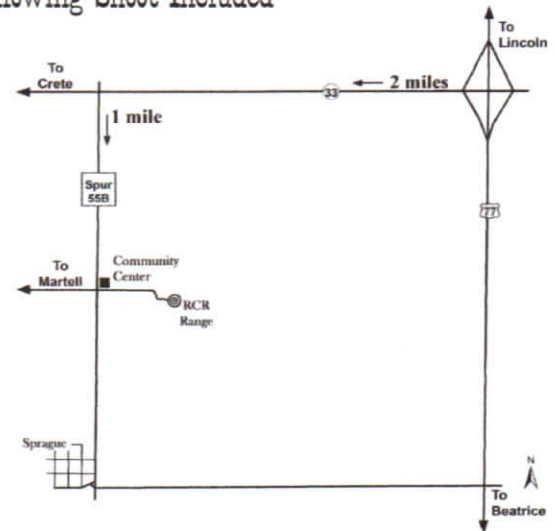

NMLRA Certified Field Range Officers:

Rob Barlow: 402-310-3348, Jerry Carlson: 402-475-3006

Todd Schimelfenig: 402-540-9345,

Jay Nisely: 402-483-1822