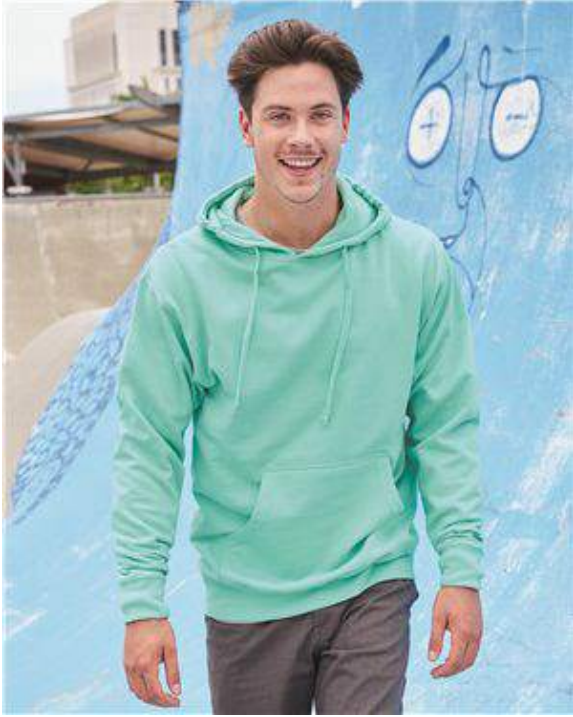

# Independent Trading Co. - Youth Midweight Hooded Pullover Sweatshirt - SS4001Y

- 8.5 oz., 80/20 cotton/polyester
- 100% cotton, 20 singles face yarn
- Colored Heathers, Charcoal Heather and Safety Yellow are 55/45 cotton/polyester
- Grey Heather is 75/25 cotton/polyester
- 1x1 rib cuffs and waistband
- Split-stitch double-needle sewing throughout
- Twill neck tape
- No drawcord
- Jersey-lined hood
- Front pouch pocket

# Independent Trading Co. - Midweight Hooded Pullover Sweatshirt - SS4500

- 8.5 oz., 80/20 cotton/polyester
- 100% cotton, 20 singles face yarn
- Colored Heathers, Charcoal Heather and Safety Yellow are 55/45 cotton/polyester
- Grey Heather is 75/25 cotton/polyester
- Split-stitched double-needle sewing throughout
- Twill neck tape
- Front pouch pocket

## Colors

White	Black	Alpine Green	Army	Army Heather	Blue Aqua	Charcoal	Charcoal Heather	Classic Navy	Classic Navy Heather	Forest Camo	Grey Heather	Gunmetal Heather	Heather Blue
Kelly Green Heather	Lavender	Light Pink	Light Yellow	Maroon	Mint	Neon Pink	Peach	Red	Royal	Royal Heather	Saddle	Safety Yellow	Sandstone