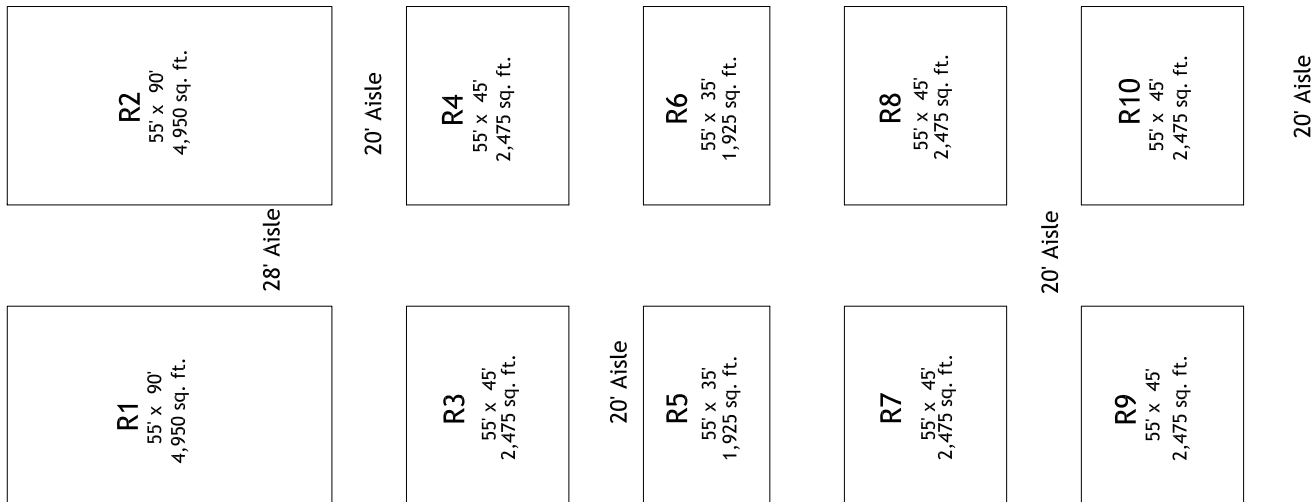

Parking

Main Entrance

Exhibitor Entrance

Over 200
Vendors and
Exhibitors_

Seafood Vendors

- C137
- C138
- C139
- C140
- C141
- C142
- C143
- C144
- C145
- C146
- C147
- C148
- C149
- C150
- C151

Refreshment
Tent

Boat Show and Sale Area

10th Annual Palm Beach Marine Flea Market and Seafood Festival Feb 16-17, 2019

Southern Blvd