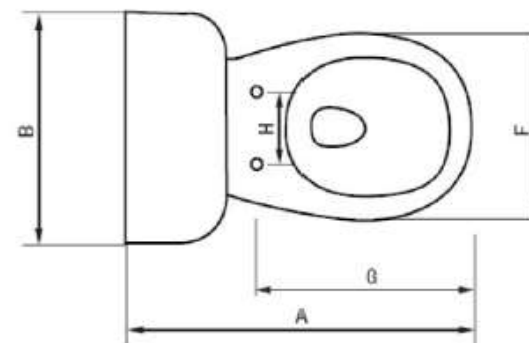

CABALO

Where performance meets design.

Z15R15-10/S17206 Albany

Features:

MAP 1000 grams

15" height from floor to the top of the bowl rim

1.6 GPF / 6L flush

2" completely glazed trapway

Anti-siphon quiet refill valve, non ballcock style

Ceramic with jet siphon action bowl flush design

White or chrome plated trip lever

10" rough in

With lined tank

Toilet seat not included, but available

Includes two colour matched bolt caps, tank to bowl bolts and rubber tank to bowl gasket

Available in white finish

Fittings could be replaced by "fluidmaster" fittings, and the SKU# as below

-Fill valve: 400A

-Flush valve: 507

	inch	mm
A	26.4	670
B	16.1	408
C	30.1	764
D	10.0	254
E	15.0	380
F	14.4	365
G	16.5	420
H	5.5	140