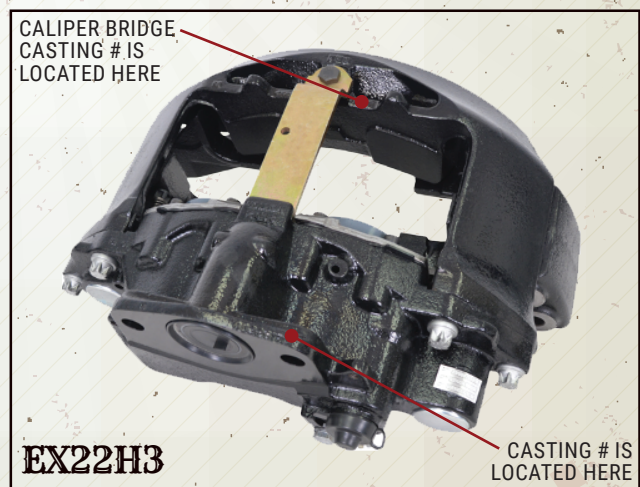

WANTED

STOP! WE WANT TO BUY YOUR CORES

CASHINYOURCORES.COM

Wabco Maxx & Meritor EX225H

Wabco MAXX models

BBB Core PN	OE Make	OE Model	OE Part #	Caliper Casting Number	Application Summary
KKC0065 (LH)	Wabco	MAXXUS	640-322-065-0, 640-322-050-0	640 908 8316	Class 6-8 Truck - Freightliner and Western Star
KKC0066 (LH)	Wabco	MAXXUS	640-322-066-0, 640-322-051-0	640 908 8306	Class 6-8 Truck - Freightliner and Western Star
KKC0067 (LH)	Wabco	MAXX22T	640-322-007-0, S-35973-L	640 222 8326	Class 6-8 Trailer - Hendrickson
KKC0068 (LH)	Wabco	MAXX22T	640-322-008-0, S-35973-R	640 222 8336	Class 6-8 Trailer - Hendrickson

Meritor EX225H models

BBB Core PN	OE Make	OE Model	OE Part #	Caliper Casting #	Bridge Casting #	Application Summary
KKC2201 (RH)	Meritor	EX225H2	EX225H201, EX225H201XX000	68326170 or 1332/2	3263-V-1296	Class 6-8 - Coach, Transit, Fire & Refuse
KKC2202 (LH)	Meritor	EX225H2	EX225H202, EX225H202XX000	68326169 or 1331/A	3263-V-1296	Class 6-8 - Coach, Transit, Fire & Refuse
KKC0301 (RH)	Meritor	EX225H3	EX225H301, EX225H301XX000	68326170 or 1332/2	3713-6	Class 6-8 - Coach, Transit, Fire & Refuse
KKC0302 (LH)	Meritor	EX225H3	EX225H302, EX225H302XX000	68326169 or 1331/A	3713-6	Class 6-8 - Coach, Transit, Fire and Refuse