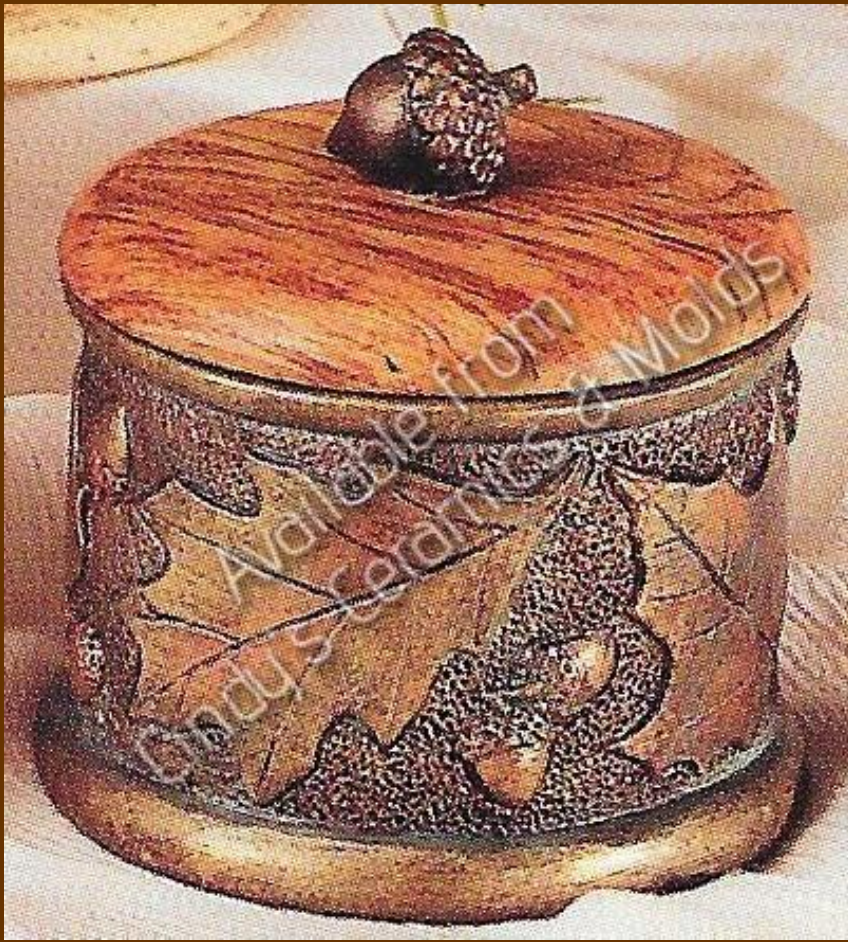

Corn Stalk (can be lit)

A-1799

6 Diameter

10.00

Maple Leaf Bowl or Candleholder

M-1415

5 Diameter

9.20