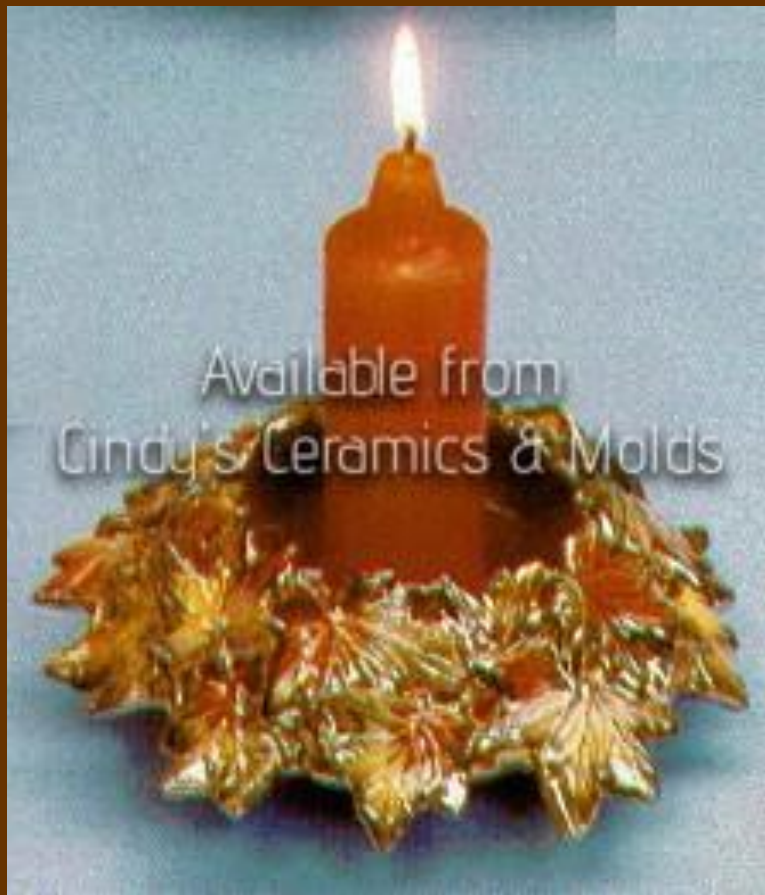

A-1799

6 Diameter

10.00

Maple Leaf Bowl or Candleholder