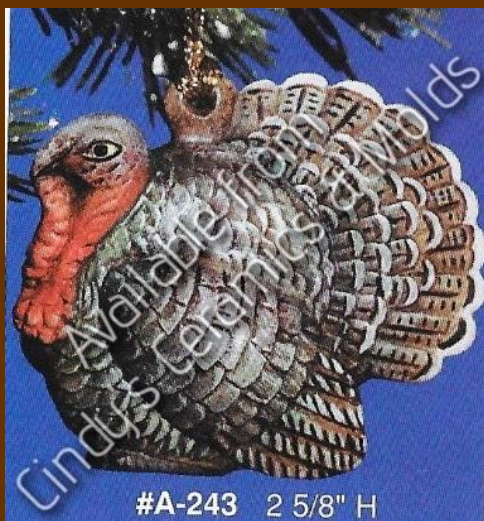

Available from
Cindy's Ceramics & Molds

Pumpkins: 3/4" - 1 7/8" H

Scarecrow:
4.875 Tall;
Pumpkins: .75
Tall to 1.875
Tall

9.90 (set of
six)

Scarecrow & Five Pumpkins

A-219

#A-219

Available from
Cindy's Ceramics & Molds

3 5/8" H

3 5/8 High

3.50

Scarecrow Ornament

A-239

3 5/8 High

3.50

Native American Mouse Ornament

A-241

3 5/8 High

3.50

Pilgrim Girl Mouse Ornament

A-242

3 5/8 High

3.50

Pilgrim Boy Mouse Ornament

A-243

3 5/8 High

3.50

Turkey Ornament

A-327

3 5/8 High

3.50

Native American Girl Mouse Ornament