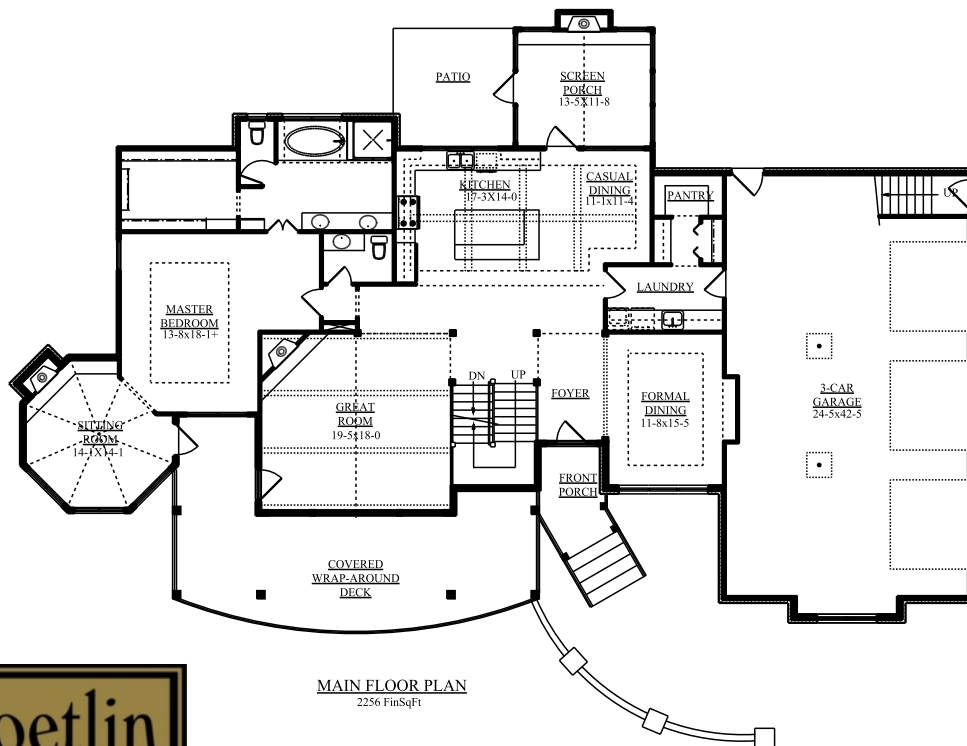

# The Tennessee

Street View

3,066 Fin Sq Ft

(Above Grade)

96'5" Wide x 62'9" Deep

Price Group: D

Plan Number: 1490

Design owned by Rentfrow Design, LLC.

Back View