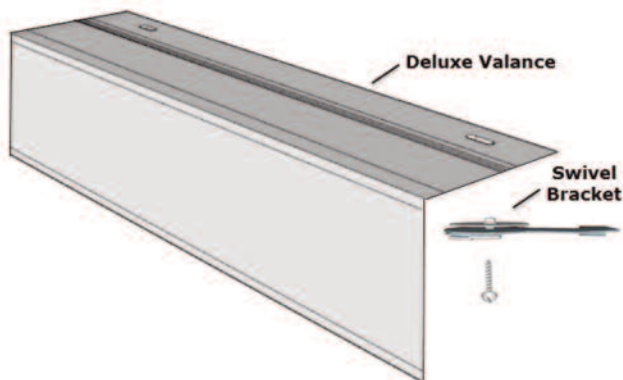

Inside Mount
Hex Head Screw
1-1/2" #8
(Part # 02-70-9021)

Deluxe Valance Brackets

Outside Mount
(Optional for inside mount with returns)
(Part # 25-125)

Inside Mount

Outside Mount

PANEL TRACK HOW TO MEASURE