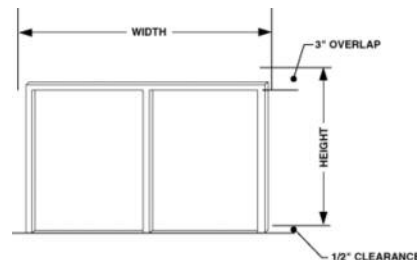

Outside Mount (OB) Installation - Patio Door / Room Divider

To find width: Measure the width of the area to be covered at the place where the headrail will be installed to the nearest 1/8". Blind should overlap opening at least 4" on each side.

To find height: Measure the height of the area to be covered and **round down to the nearest 1/8"**. Blind should extend **at least 3" above opening or window moulding.**

For ceiling-to-floor installations, deduct 1/2" for proper clearance.

Specifying OM measurement means the factory makes no allowances.