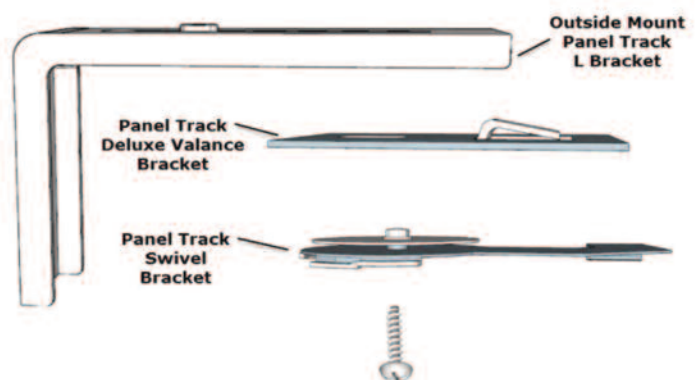

Inside Mount
Hex Head Screw
1-1/2" #8
(Part # 02-70-9021)

Deluxe Valance Brackets

Outside Mount
(Optional for inside mount with returns)
(Part # 25-125)

Inside Mount

Outside Mount

PANEL TRACK HOW TO MEASURE