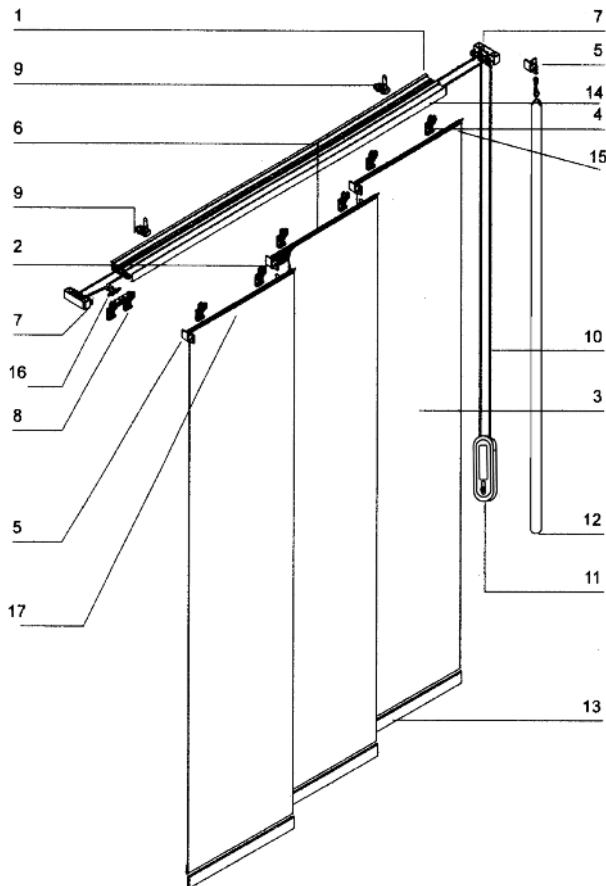

Panel Size / Stacking Width

- **12" Minimum Panel Width** (includes 3" for overlap).
- **12" Minimum Panel Height.**
- **46" Maximum Panel Width** (includes 3" for overlap).
- **144" Maximum Panel Height.**
- individual panel size varies depending on overall shade width & panel configuration.

NOTE: The smaller the panel width, the narrower the stacking space

To calculate stacking width; overall width + (number of overlaps x 3) then divide by number of panels

Example # 1 – 3 panel 112" W + 6 (2 overlaps x 3 = 6) = 118 divide by 3 panels = 39-3/8" stacking / panel width

Example # 2 – 4 panel 112" W + 9 (3 overlaps x 3 = 9) = 121 divide by 4 panels = 30-1/4" stacking / panel width

1. Aluminum Track	10. Cord
2. Sliding Panel w/Velcro	11. Tensioner
3. Fabric	12. Control Wand
4. Support w/Needle	13. Flat Weight
5. Double L Bracket Angle	14. Panel Stop Screw
6. L-Bracket Angle	15. End Cap
7. Channel Guide	16. Brass Cord Locking Nut
8. Double Support (front or Back)	17. Velcro Velour
9. Installation Clip	18. Splice (not pictured)