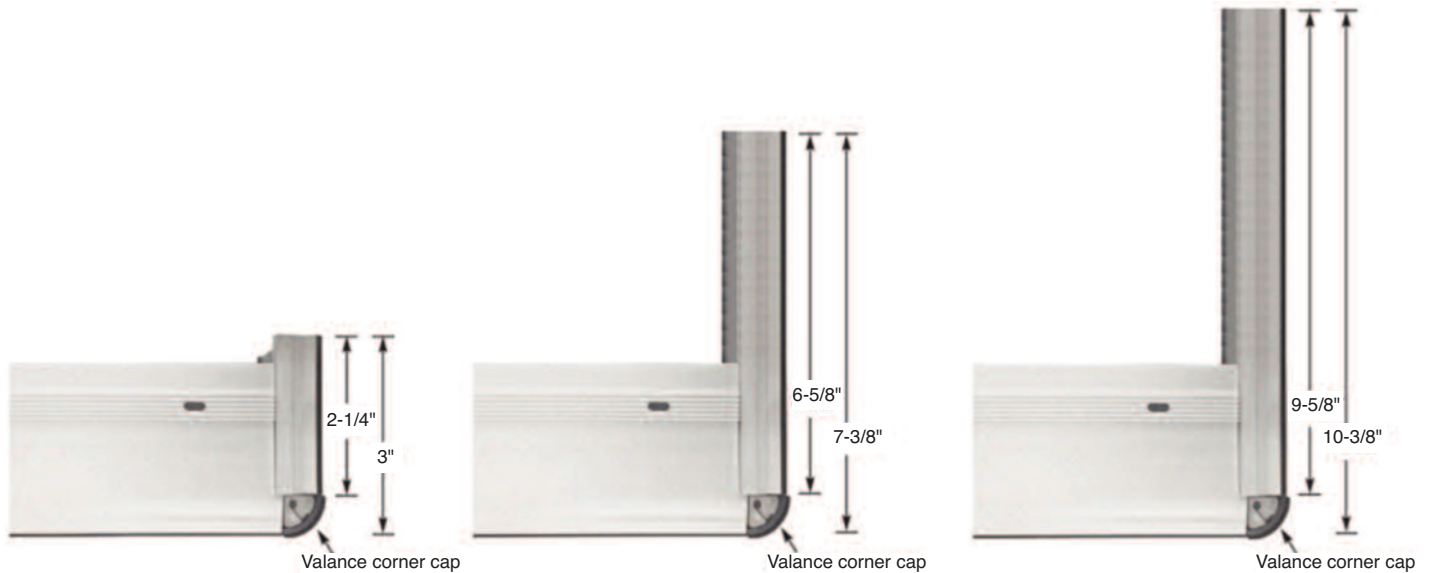

Outside Mount:

Default return length 6-5/8" (overall 7-3/8")
 Minimum return length 2-1/2" (overall 3")
 Maximum return length 9-5/8" (overall 10-3/8")

Inside Mount:

Default No returns
 Custom size returns available:
 Minimum return length 2-1/4" (overall 3")
 Maximum return length 2-1/4" (overall 3")