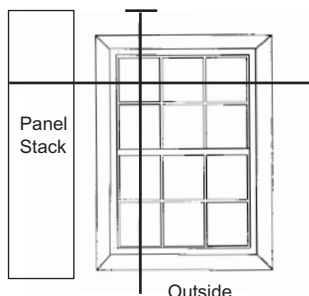

Outside Mount (OB) Installation – Window

To find width: Measure the width of the area to be covered at the place where the headrail will be installed to the nearest 1/8". Blind should overlap **opening at least 4"** on each side to ensure privacy. To calculate stack dimensions, refer to page 7.

Outside Mount