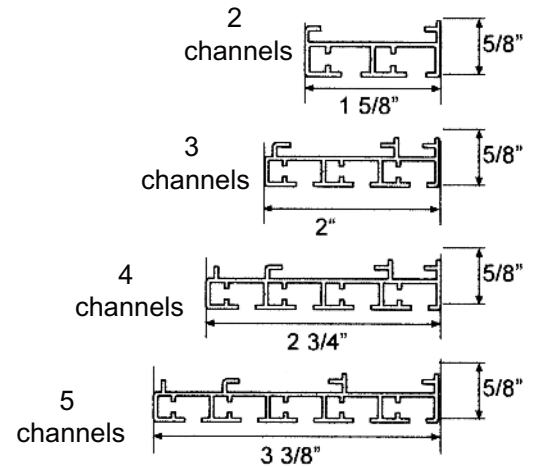

PRODUCT SPECIFICATIONS

How To Order

Controls

- Must specify control type with order – cord, wand, free floating.
- Cord control length is 10" less than ordered length.
- Wand draw is available on all shades; Wood wand size: 36".
- Some configurations require dual wands. Lead panel on each side will come with a wand.

Panel Stack Configurations

- Specify panel configuration from choices below.
- Approximately 3" material overlap when panels in fully closed position.
- Each stacking side will have 1 fixed panel.
- Optional **"free floating"** panels available at **10% Additional Charge**.
- Free floating panels available on one-way up to 5 panels only.

No split-draw or multi-stack configurations.

Each panel comes with wand.

Panels not interconnected with each other; each panel hand operated independently and can be positioned any place along the track.

Number of Panels	Select Weaves (Overall Width)	Woven Wood & Grass Weaves (Overall Width)	Stack Position / Configurations ("Room View" - Each stacking side will have 1 fixed panel)		
			Single Stack Left Stack	Single Stack Right Stack	Split Stack Note: Come with Dual Wand (if ordered with wand control)
2 Panels (1 overlap)	33" - 89"	21" - 89"	2L – two panels stack left (2 channel track) 	2R – two panels stack right (2 channel track) 	NA
3 Panels (2 overlaps)	48" - 132"	30" - 132"	3L – three panels stack left (3 channel track) 	3R – three panels stack right (3 channel track) 	NA
4 Panels (2 or 3 overlaps depending on number of stacks)	63" - 175"	39" - 175"	4L – four panels stack left (4 channel track) 	4R – four panels stack right (4 channel track) 	2L2R – two panels stack left, two panels stack right (2 channel track)
5 Panels (4 overlaps)	78" - 218"	48" - 218"	5L – five panels stack left (5 channel track) 	5R – five panels stack right (5 channel track) 	NA
6 Panels (5 overlaps)	93" - 261"	57" - 261"	NA	NA	3L3R – three panels stack left, three panels stack right (3 channel track)
8 Panels (7 overlaps)	123" - 261"	75" - 261"	NA	NA	4L4R – four panels stack left, four panels stack right (4 channel track)
10 Panels (9 overlaps)	152" - 261"	93" - 261"	NA	NA	5L5R – five panels stack left, five panels stack right (5 channel track)