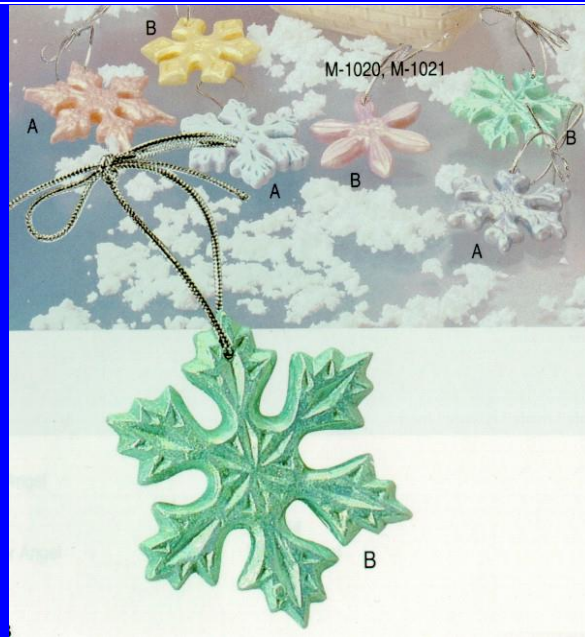

MAG-C-MO-995

Three Snowflake Ornaments

1 Long by 3 Wide

9.10 (set)

MAG-HK-M-1023