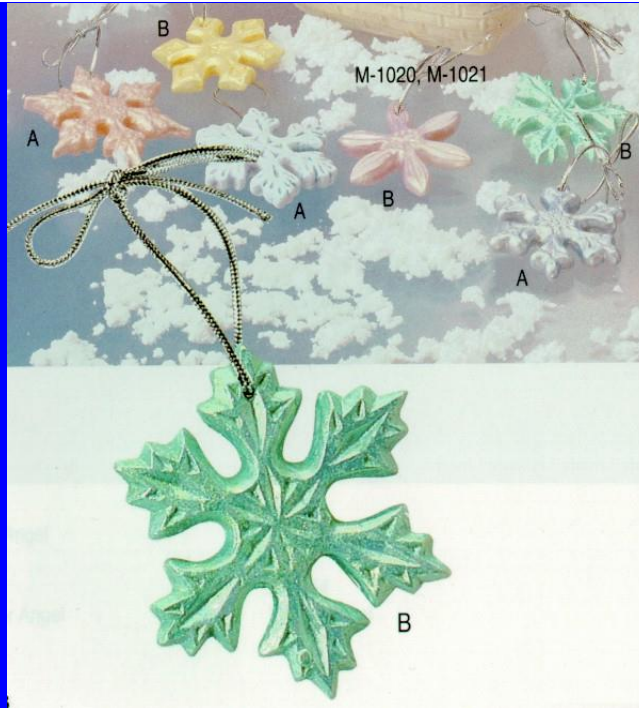

MAG-C-MO-995

Three Snowflake Ornaments

1 Long by 3 Wide

9.10 (set)

MAG-HK-M-1023

Three Victorian Snowflakes

NEW for June 2015!

3 Diameter

9.00 set of
3

MAG-CP-SG-03

1 1/4 Tall to 3 1/2 Tall

9.10 (set)

Snowman & Snowflakes (Can be used as attachments, ornaments, or magnets)

NEW for 2015!

MAG-CP-SG-60

2 Tall to 4 Tall