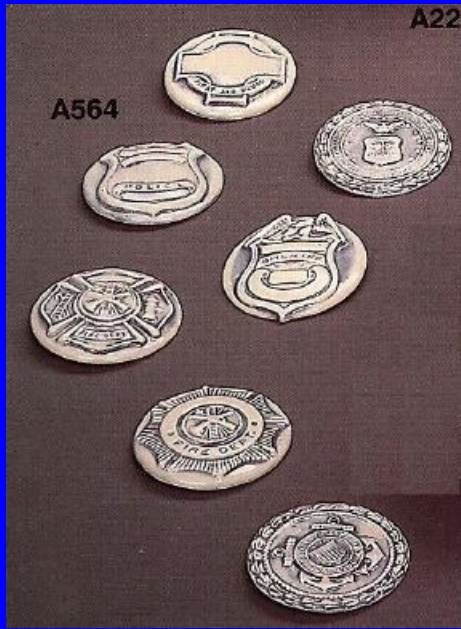

N-A-564

2 1/2
Diameter

1.50 each;
13.00 set
(7)

Service Emblems (Can be used as pins/ magnets/ appliques)

NEW for June 2015!

MAG-GENSUN-778	Sailboats		0.75 Each
MAG-LL-492	Santa		3.80
MAG-LL-493	Wreath (shown above)		3.80
MAG-LL-494	Snowman (shown above)		3.80
MAG-LL-495	Stocking (shown above)		3.80
MAG-LL-496	Christmas Tree (shown above)		3.80