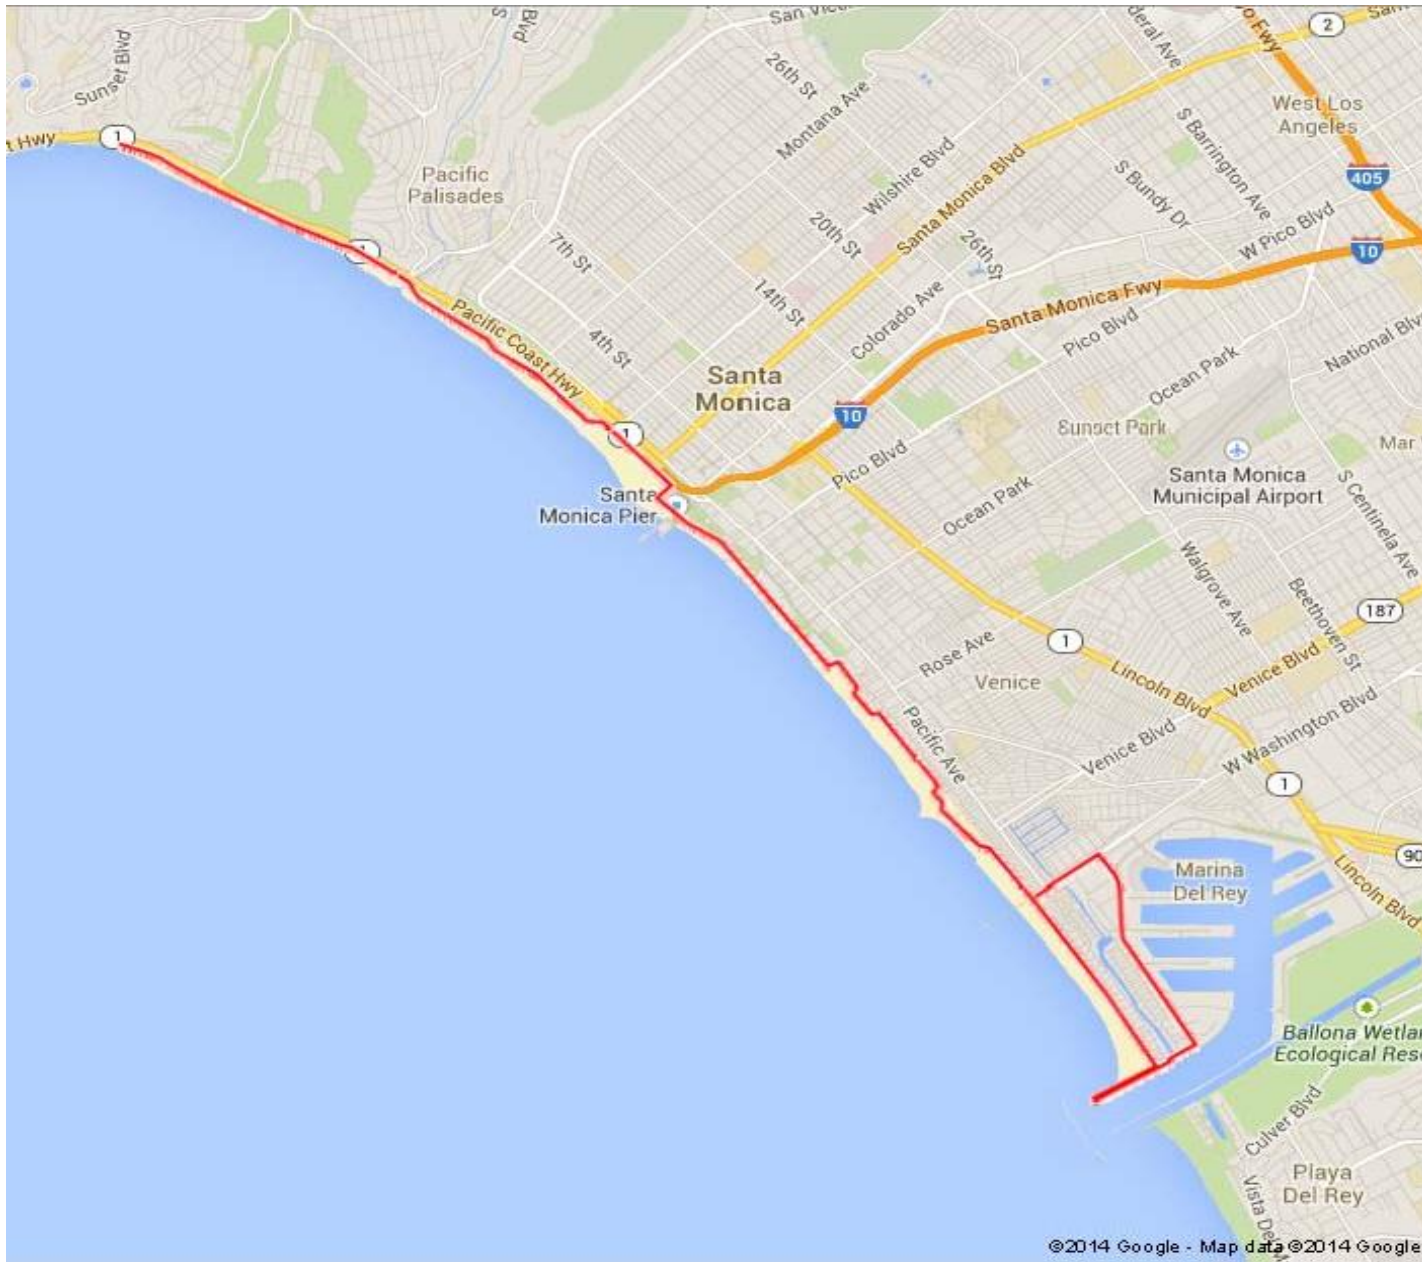

Santa Monica

This is a ride on the bike trail between Marina Del Rey and Pacific Palisades. It includes the Santa Monica Pier and the Venice Freak Shows. A great combination of

Photos

Detail Map

Ride-A-Long

Santa Monica

Will Rogers

Bike Trail

Mountains

BEACH CREWS

Santa Monica