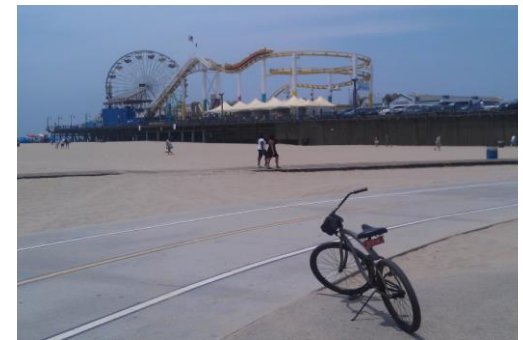

Santa Monica

This is a ride on the bike trail between Marina Del Rey and Pacific Palisades. It includes the Santa Monica Pier and the Venice Freak Shows. A great combination of

Photos

Detail Map

Ride-A-Long

Santa Monica

Will Rogers

Bike Trail

Mountains

BEACH CREWS

Santa Monica