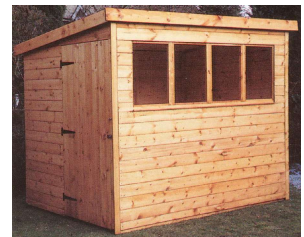

## Timber Shed Price List

Unit C. The Poplars, Beeston, Nott's. Phone: 01159 431919

GOOD STRONG HAND-MADE SHEDS IN FINE SELECTED TIMBER

Size	Tongued & Grooved	Log Lap	Treatment in Gold Cedar	
	T & G boarding on plained 2 x 2 framing, Hasp & Staple all Models All Models T & G	Log Lap boarding on plained 2 x 2 framing, Hasp & Staple all Models All Models T & G	Full Shed	Floor Only
4 x 4	750.00	930.00	35.00	23.00
5 x 4	765.00	950.00		
6 x 4	775.00	995.00	42.00	25.00
6 x 5	820.00	1025.00		
6 x 6	905.00	1200.00	45.00	27.00
7 x 5	905.00	1200.00		
8 x 5	955.00	1325.00	50.00	30.00
8 x 6	1000.00	1395.00		
9 x 6	1175.00	1590.00		
10 x 6	1200.00	1750.00		
10 x 8	1500.00	1955.00		
12 x 8	1770.00	2295.00		

### Deluxe Summerhouses

	T & G	Log Lap
7 x 5	1950	2200
8 x 6	2200	2520
10 x 6	2500	2900
10 x 8	2785	3180
12 x 8	3090	3450

Double door's + £260.00