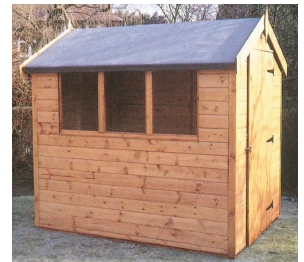

## Timber Shed Price List

Unit C. The Poplars, Beeston, Nott's. Phone: 01159 431919

GOOD STRONG HAND-MADE SHEDS IN FINE SELECTED TIMBER

Size	Tongued & Grooved	Log Lap	Treatment in Gold Cedar	
	T & G boarding on plained 2 x 2 framing, Hasp & Staple all Models All Models T & G	Log Lap boarding on plained 2 x 2 framing, Hasp & Staple all Models All Models T & G	Full Shed	Floor Only
4 x 4	750.00	930.00	35.00	23.00
5 x 4	765.00	950.00		
6 x 4	775.00	995.00	42.00	25.00
6 x 5	820.00	1025.00		
6 x 6	905.00	1200.00	45.00	27.00
7 x 5	905.00	1200.00		
8 x 5	955.00	1325.00	50.00	30.00
8 x 6	1000.00	1395.00		
9 x 6	1175.00	1590.00		
10 x 6	1200.00	1750.00		
10 x 8	1500.00	1955.00		
12 x 8	1770.00	2295.00		

### Deluxe Summerhouses

	T & G	Log Lap
7 x 5	1950	2200
8 x 6	2200	2520
10 x 6	2500	2900
10 x 8	2785	3180
12 x 8	3090	3450

Double door's + £260.00