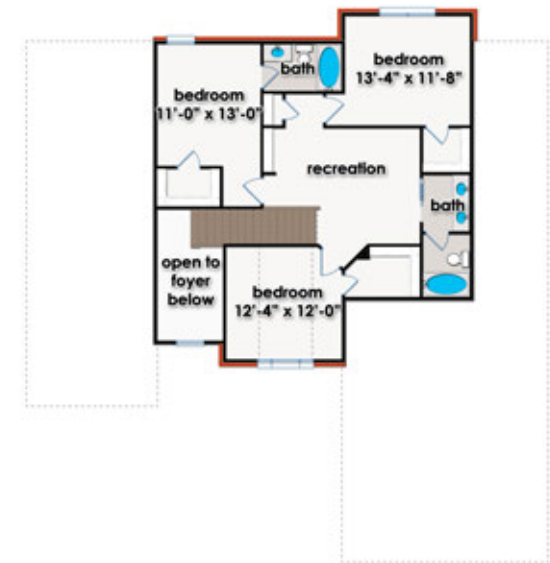

The Morgan I

2,760 sq.ft.

Bedrooms: 4
Bathrooms: 3.5

BART DARWIN
BUILDERS, INC.
CUSTOM BUILT HOMES

WAL BILT INC.
Custom Homes by Bentley Walls

Amanda
Howard

Sotheby's
INTERNATIONAL REALTY

*All information to be verified by purchaser.
Information deemed reliable but not guaranteed.