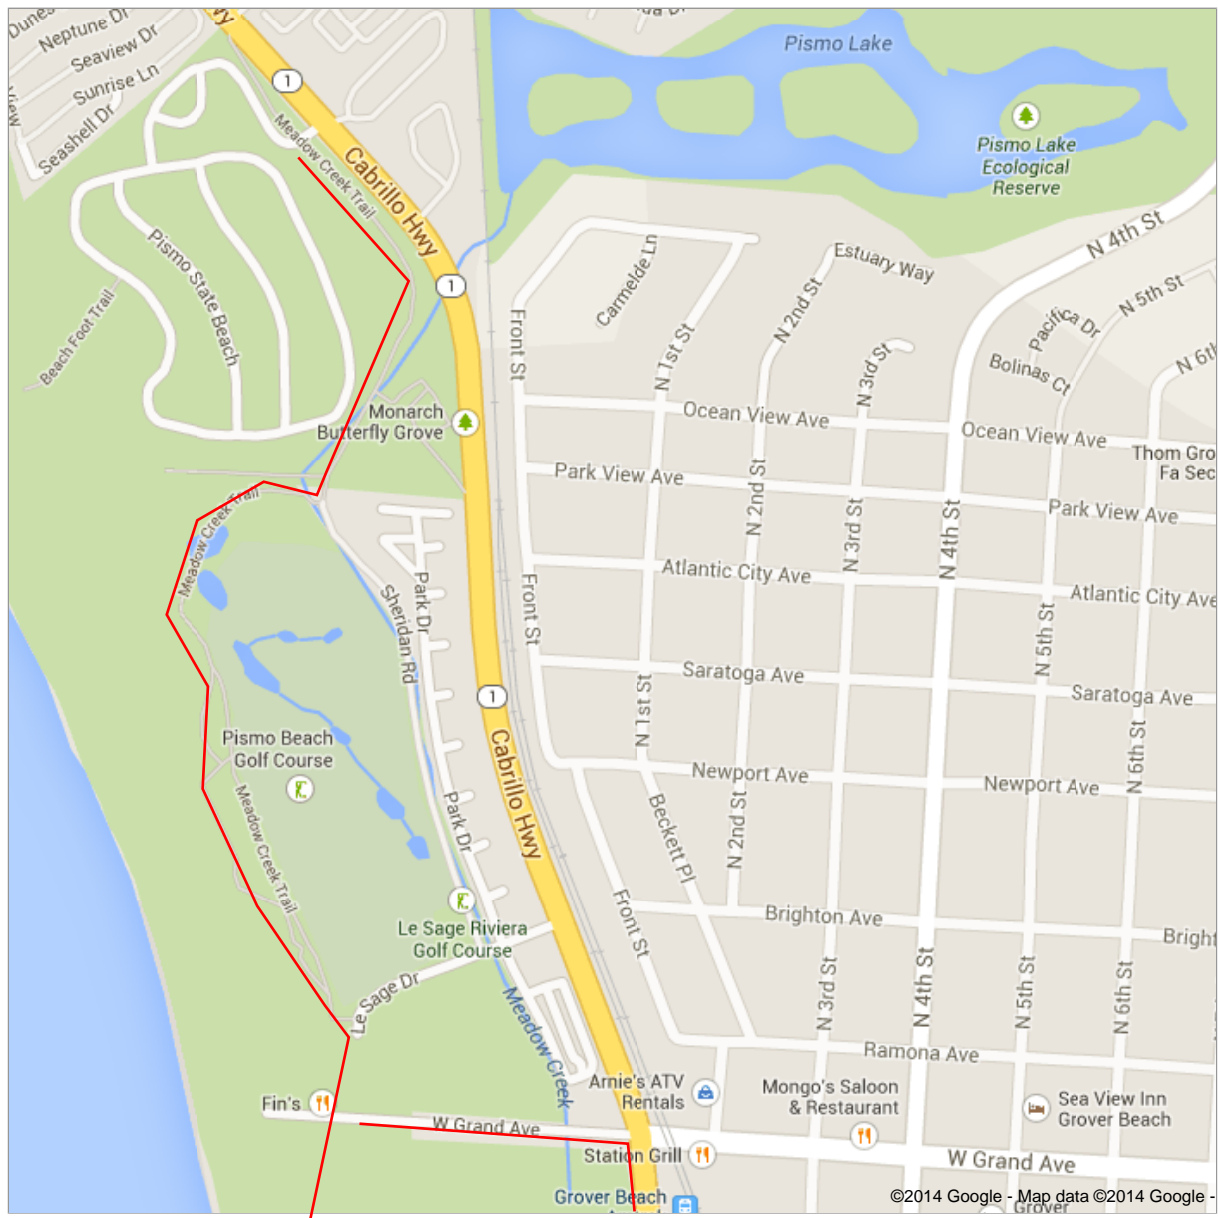

Pismo Beach

Cienega Valley

Delta Ln

Arroyo Grande Cr

3rd St

Pacific Dunes  
Ranch RV Resort

1st Plc

Euclid Ave

Willow St

Produce Pl

Willow St

Produce Pl