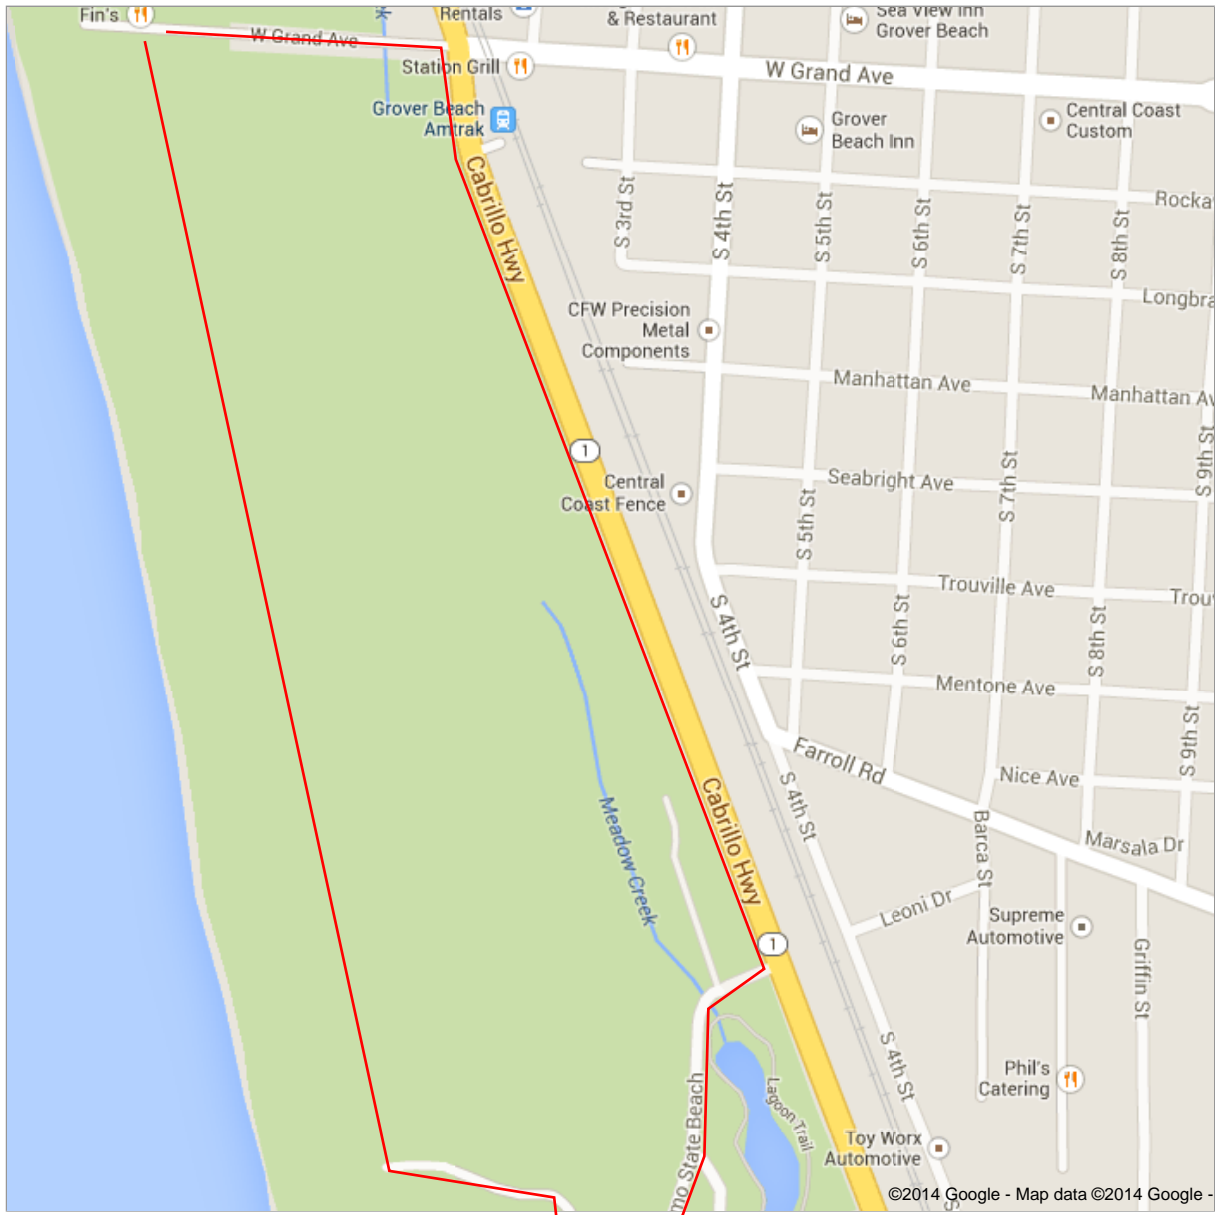

Pismo Beach

Cienega Valley

Delta Ln

Arroyo Grande Cr

3rd St

Pacific Dunes  
Ranch RV Resort

1st Plc

Euclid Ave

Willow St

Produce Pl

Willow St

Produce Pl