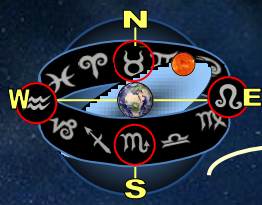

**THE ECLIPTIC:** It is an imaginary line that shows the path the Sun apparently "travels" against the fixed stars - Zodiac (celestial sphere) as the Earth revolves around the Sun during a given year. It takes 1 year to traverse the ecliptic. The Sun stays in 1 'House' or sign of the Zodiac for about ~2000 years; it would take roughly 27,000 years to complete the grand sweep or often referred to as a Great Year.

The Sun takes 1 year to traverse the Ecliptic, and with it the Gospel Witness of Christ's redeeming work is retold to every generation. The Ecliptic has 4 cardinal celestial points that correlate to the Earthly 4 directional points of the compass. They are marked off by the (Lion, Ox, Man, Eagle). These cardinal points and symbols are seen and are ascribed to the Gospel themes of *Matthew, Mark, Luke and John*. These attributes of Jesus Christ -The Servant, The Man, The King, God glorify GOD's throne -in Heaven and what was in the copies on Earth and what will be coming in the future.