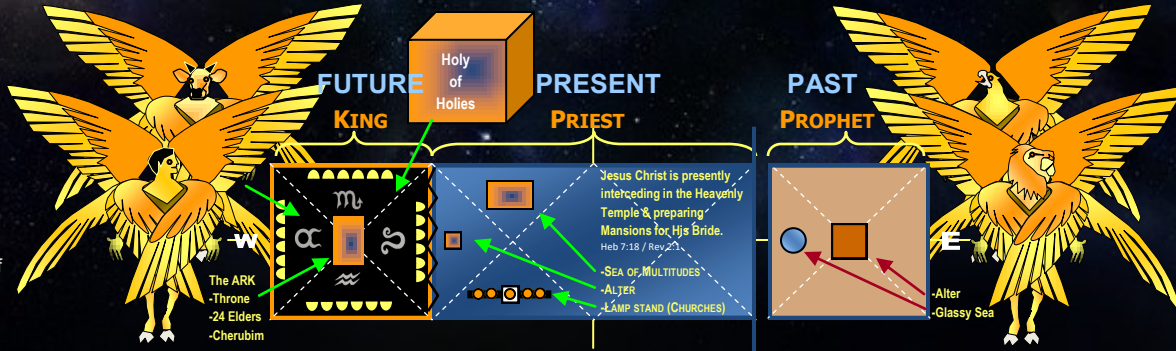

FUTURE
TABERNACLE ON NEW EARTH (NEW JERUSALEM) Rev 21:1
According to the Bible, there will be a New Heaven and Earth. GOD's literal THRONE will descend with its 12 layers of Foundation Stones and Gates. It will be cubed shaped as was all prior copies. Earth will have no seas; a River will flow out of the Throne and no need for a Sun.

THE MAZZAROTH מַזְלוֹת
In the Hebrew Bible, the word comes from the Babylonian word Manzaztu for 'station and position' from Job 38:31-32. A very similar word also occurs in 2 Kings 23:3-5 referring to the Constellations. It refers to the Zodiac, the pattern of stars on the Ecliptic. It is believed that the current cycle has been in the Age of Pisces (Church Age). Other state that the next station or 'house' to be entered is the Age of Aquarius, the 1000 Year Millennial reign of Christ on Earth. Each of the 12 Signs have 3 sub-signs that complete the Story.