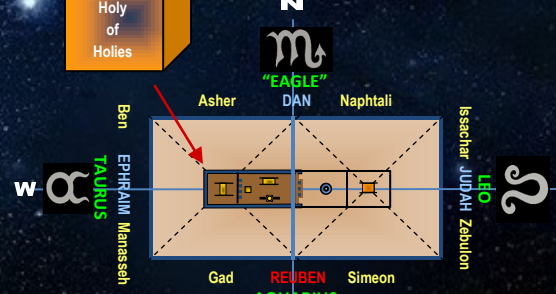

# THE MAZZAROTH

**THE ECLIPTIC:** It is an imaginary line that shows the path the Sun apparently "travels" against the fixed stars - Zodiac (celestial sphere) as the Earth revolves around the Sun during a given year. It takes 1 year to traverse the ecliptic. The Sun stays in 1 'House' or sign of the Zodiac for about ~2000 years; it would take roughly 27,000 years to complete the grand sweep or often referred to as a Great Year.

**PAST**  
**TABERNACLE IN THE WILDERNESS (MOSES) Exodus 25:9**  
 A facsimile of GOD's Throne (a perfect Cube) was given to the Nation of Israel where GOD  $\text{יהוה}$  could interact with Mankind to a certain degree due to the Fall. GOD had the 12 Tribes of Israel configured by a 'sign' / standard as they encamped around the 'Throne.' The 4 main quadrants that made up were the - Lion, Man, Bull, Eagle. The encampment configuration, based on population of each Tribe made a 'cross' formation. The subsequent Solomon and Zerubbabel's Temples were fashioned to the same exact blueprint given by GOD.

**FUTURE**  
**TABERNACLE ON NEW EARTH (NEW JERUSALEM) Rev 21:1**  
 According to the Bible, there will be a New Heaven and Earth. GOD's literal THRONE will descend with its 12 layers of Foundation Stones and Gates. It will be cubed shaped as was all prior copies. Earth will have no seas; a River will flow out of the Throne and no need for a Sun.