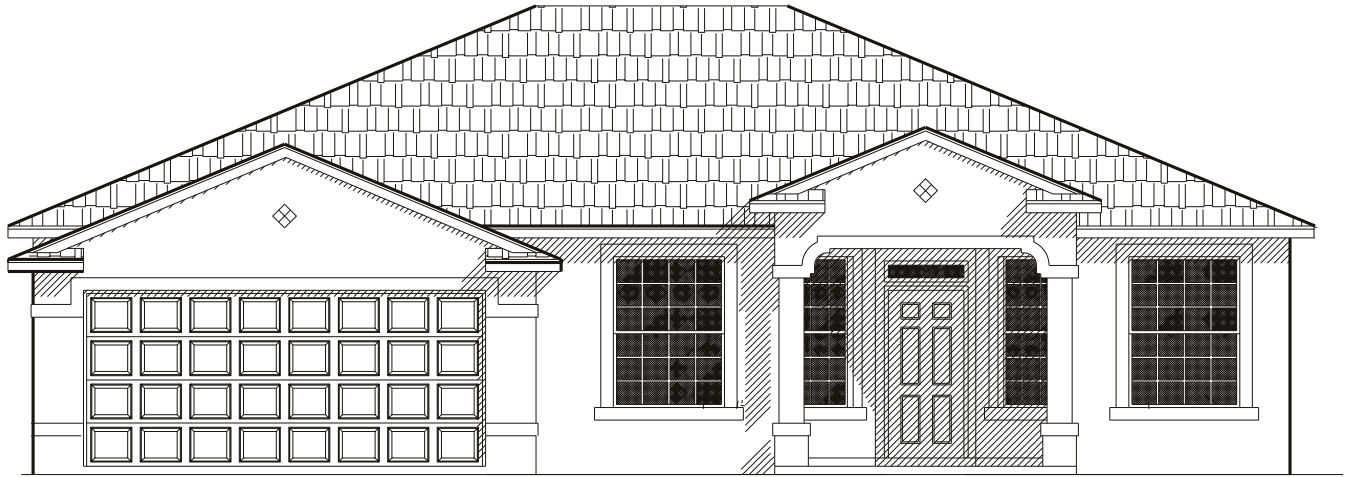

THE SIGNATURE SERIES

Model 305

Living Area	1791
Garage	463
Screened Lanai	219
Entry	61
TOTAL	2534

Prices and specifications of FLC homes may vary by community and location.

QB0002070
VA-8068