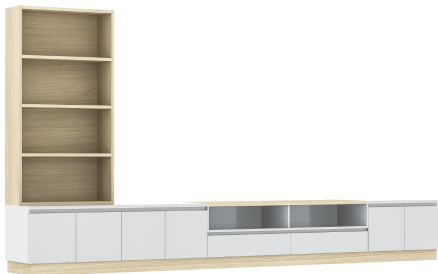

# LIVING ROOM

**ARMCHAIR**

W1000 X D950 X H900

**L-SHAPE SOFA TABLE**

W500 X D500 X H550

**L-SHAPE SOFA**

W2770/1750 X D950 X H900

# LIVING ROOM

**SIDE TABLE**  
W950 X D400 X H400

**CENTER TABLE**  
W1400 X D840 X H360

**TV CABINET**  
W4000 X D500 X H2150