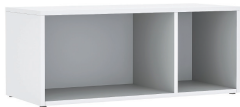

LIVING ROOM

SIDE TABLE
W950 X D400 X H400