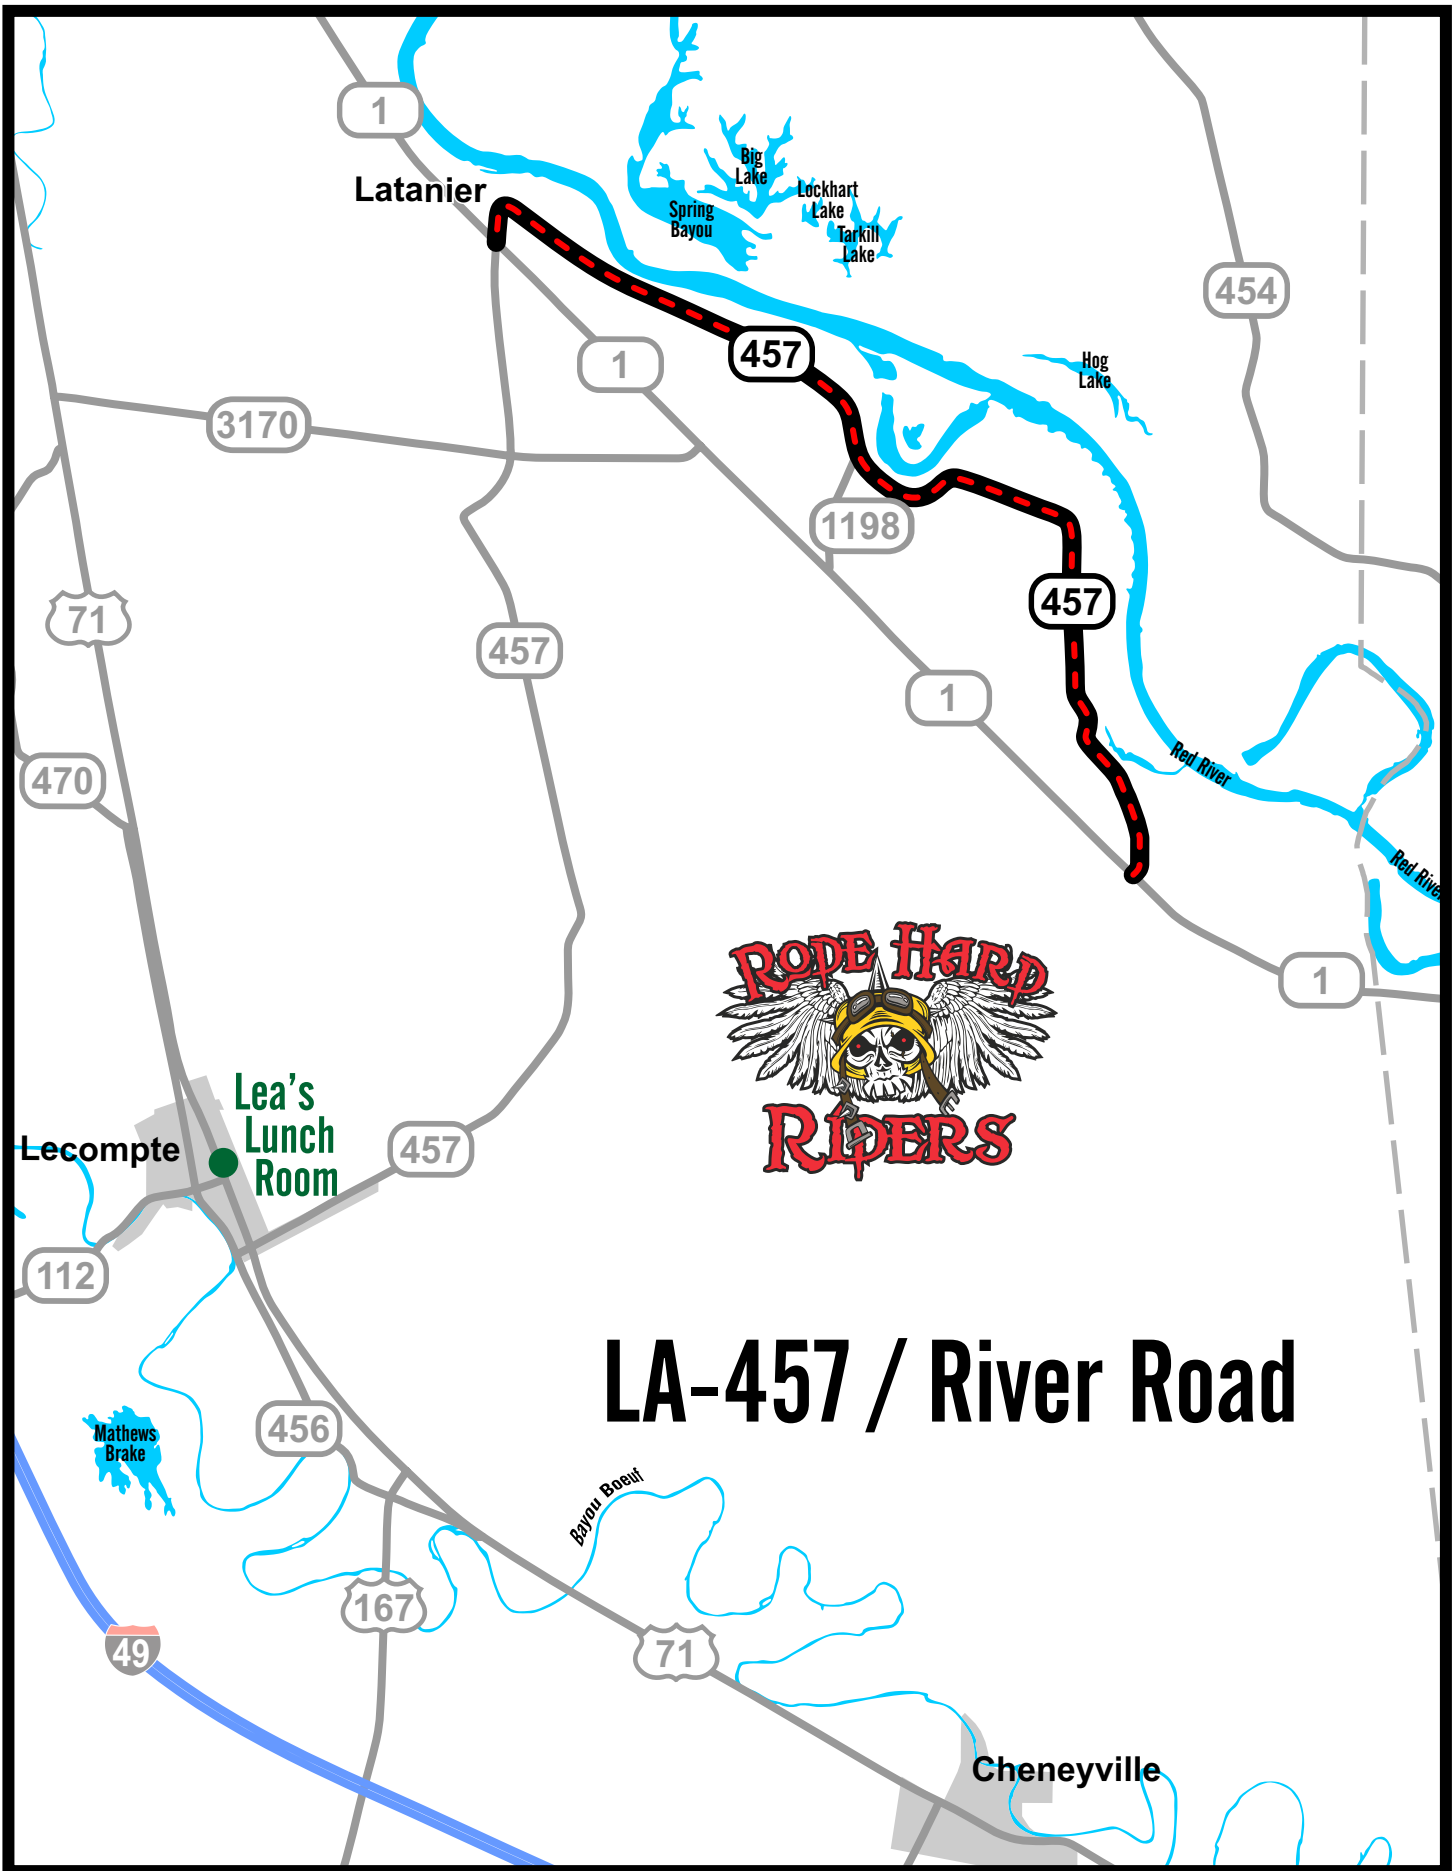

RHR BEST ROADS

LA-457 / River Road

Map area:

Submitted by:

Date submitted:

C

Road/Hwy's included:

Road/Route description:

LA-457

Route/Road length:

Ride Time:

9.3 miles

12 min.

South point:

12.8 miles northwest of Marksville on Hwy 1

North point:

6.4 miles south of Alexandra on Hwy 1

RHR

Restaurants
on route

Lea's Lunchroom

10.9 from north end of route

RHR

Bars
on route

Comments:

LA-457 / River Road