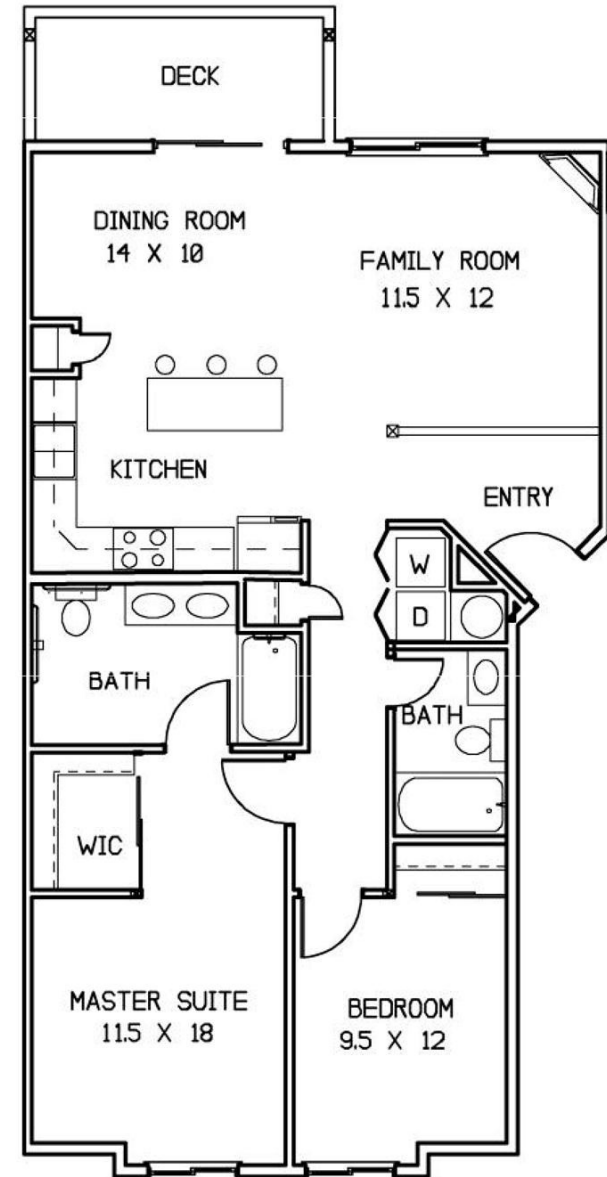

Cherrywood

730

24 Foot Wide

Cherrywood Santina Plan

Approximately 1066 sf

26 Foot Wide

Cherrywood Cristalina Plan

Approximately 1082 sf