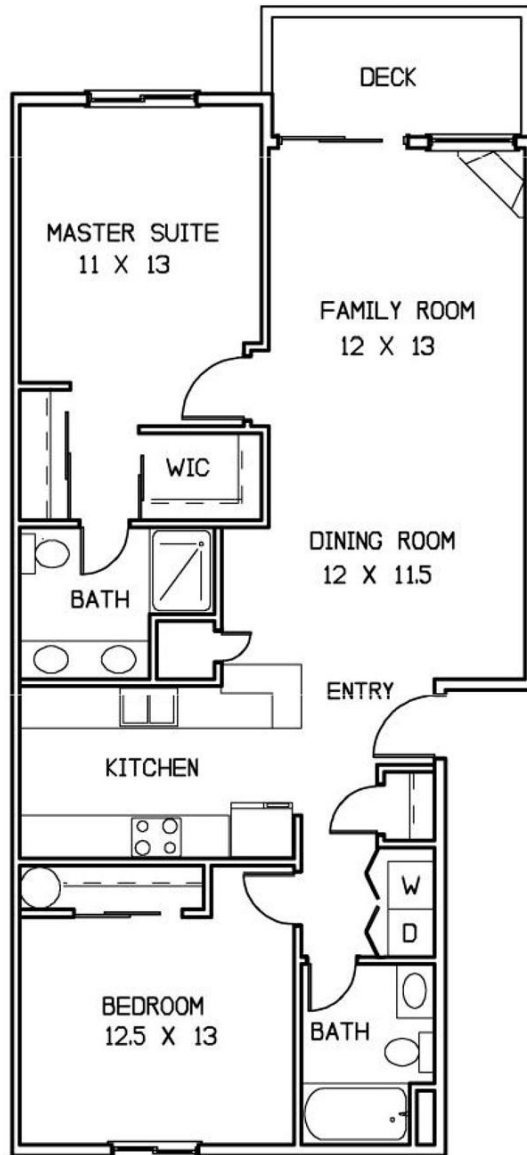

Cherrywood

730

24 Foot Wide

Cherrywood Santina Plan

Approximately 1066 sf

26 Foot Wide

Cherrywood Cristalina Plan

Approximately 1082 sf