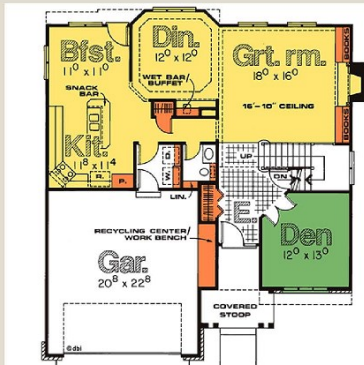

ANOTHER QUALITY BUILT TROY DAVIS HOME

Main Level

Upper Level

Hartley Model
1,216 Main Level Sq. Ft.
1,188 Upper Level Sq. Ft.
2,404 Finished Sq.Ft.
2-Car Garage (510 sq ft)

All prices and information are subject to change without prior notice.