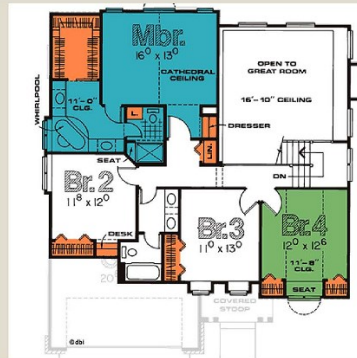

ANOTHER QUALITY BUILT TROY DAVIS HOME

Main Level

Upper Level

Hartley Model
1,216 Main Level Sq. Ft.
1,188 Upper Level Sq. Ft.
2,404 Finished Sq.Ft.
2-Car Garage (510 sq ft)

All prices and information are subject to change without prior notice.