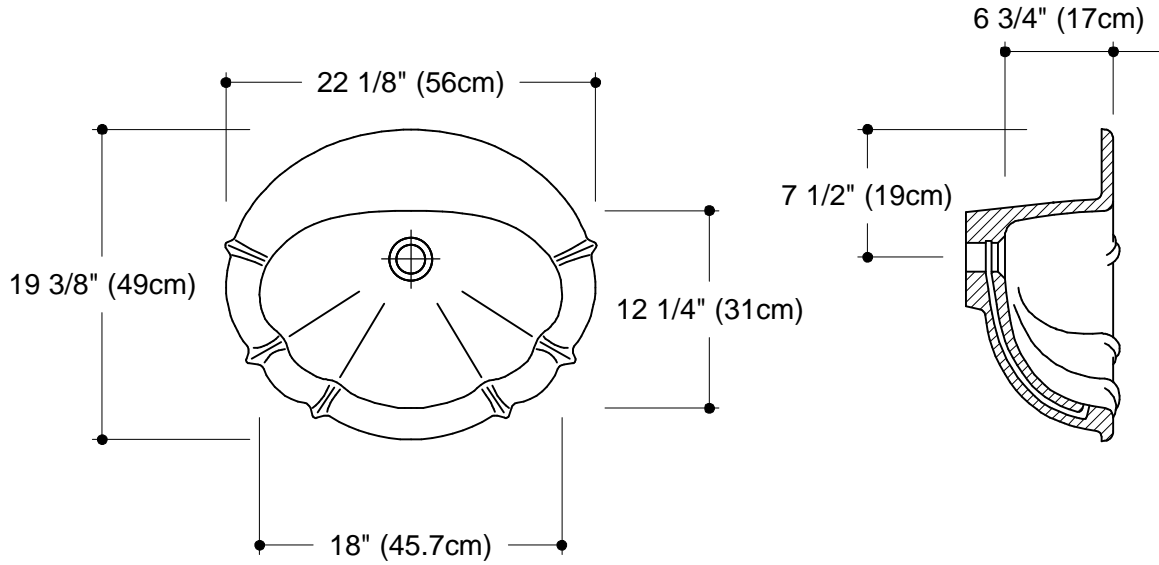

Fleur de Lis drop in bowl

GRUBER SYSTEMS RESERVES THE RIGHT TO CHANGE THIS INFORMATION AT ANY TIME WITHOUT PRIOR NOTICE. ISSUED BY GRUBER SYSTEMS INC., 25636 AVENUE STANFORD, VALENCIA, CA 91355, USA. COPYRIGHT 2002.

MOLD PART	CATALOG No.	DESCRIPTION
MALE	20084	102-FDL-12
FEMALE	400848	F-102-FDL-12
	400848MNO	F-102-FDL NO OVERFLOW
SPEEDY PLUG	01301	102 FDL SPEEDY PLUG-SE
NAME	102 FLEUR DE LIS	
CAST WEIGHT	SCALE 1" = 1' 0"	DATE 8-30-02 PAGE No. BD-