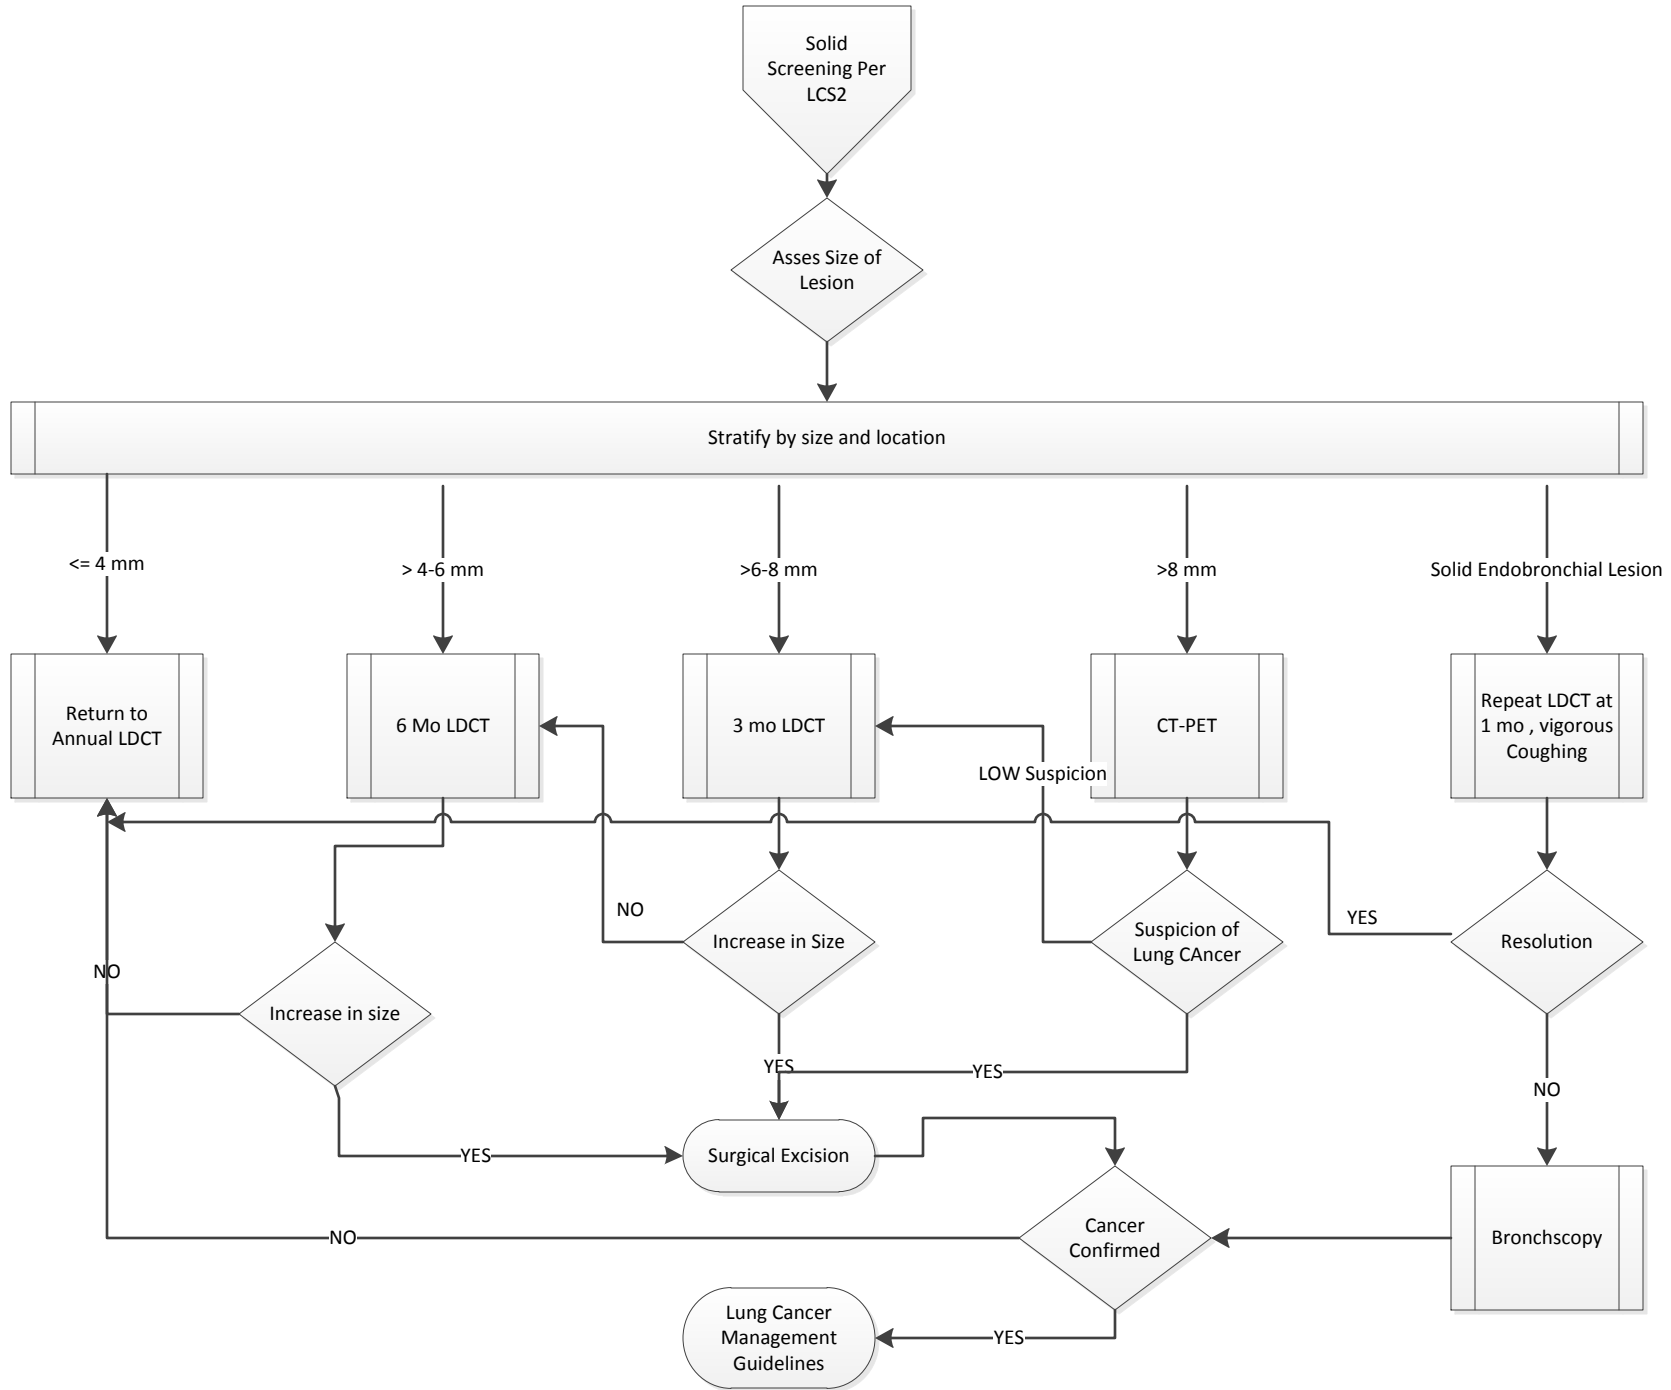

NCCN Lung Cancer Screening
Algorithm
NCCN V1.2013

Version 1.2012. 2

Ground Glass
Screening per
LCS3

Ground Glass Opacity
Ground Glass Nodule
Nonsolid Nodule