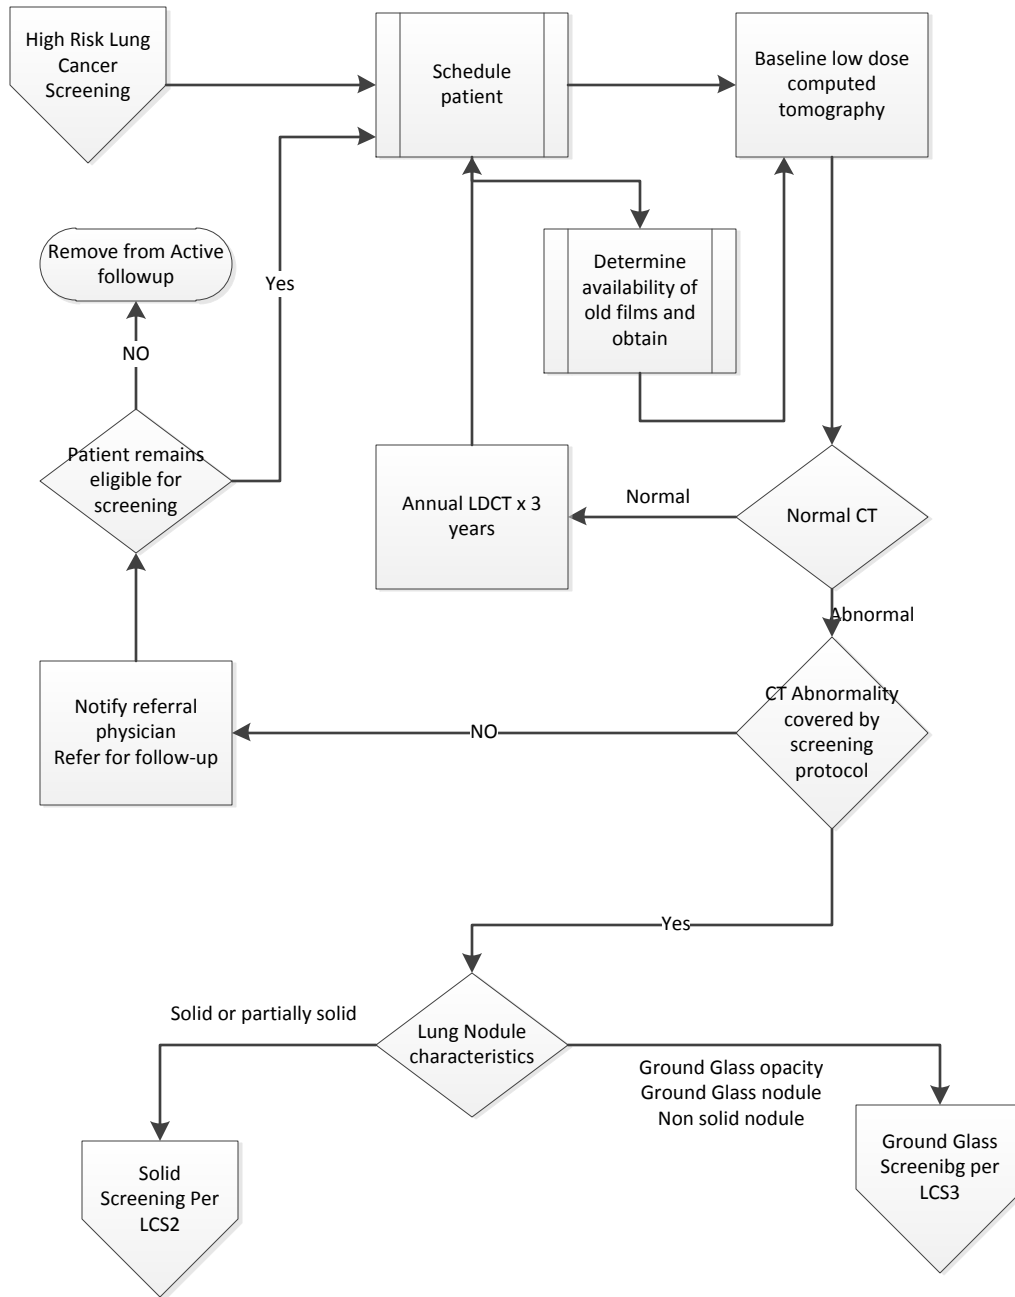

NCCN Lung Cancer Screening
Algorithm
NCCN V1.2013

Version 1.2012. 2

Ground Glass
Screening per
LCS3

Ground Glass Opacity
Ground Glass Nodule
Nonsolid Nodule