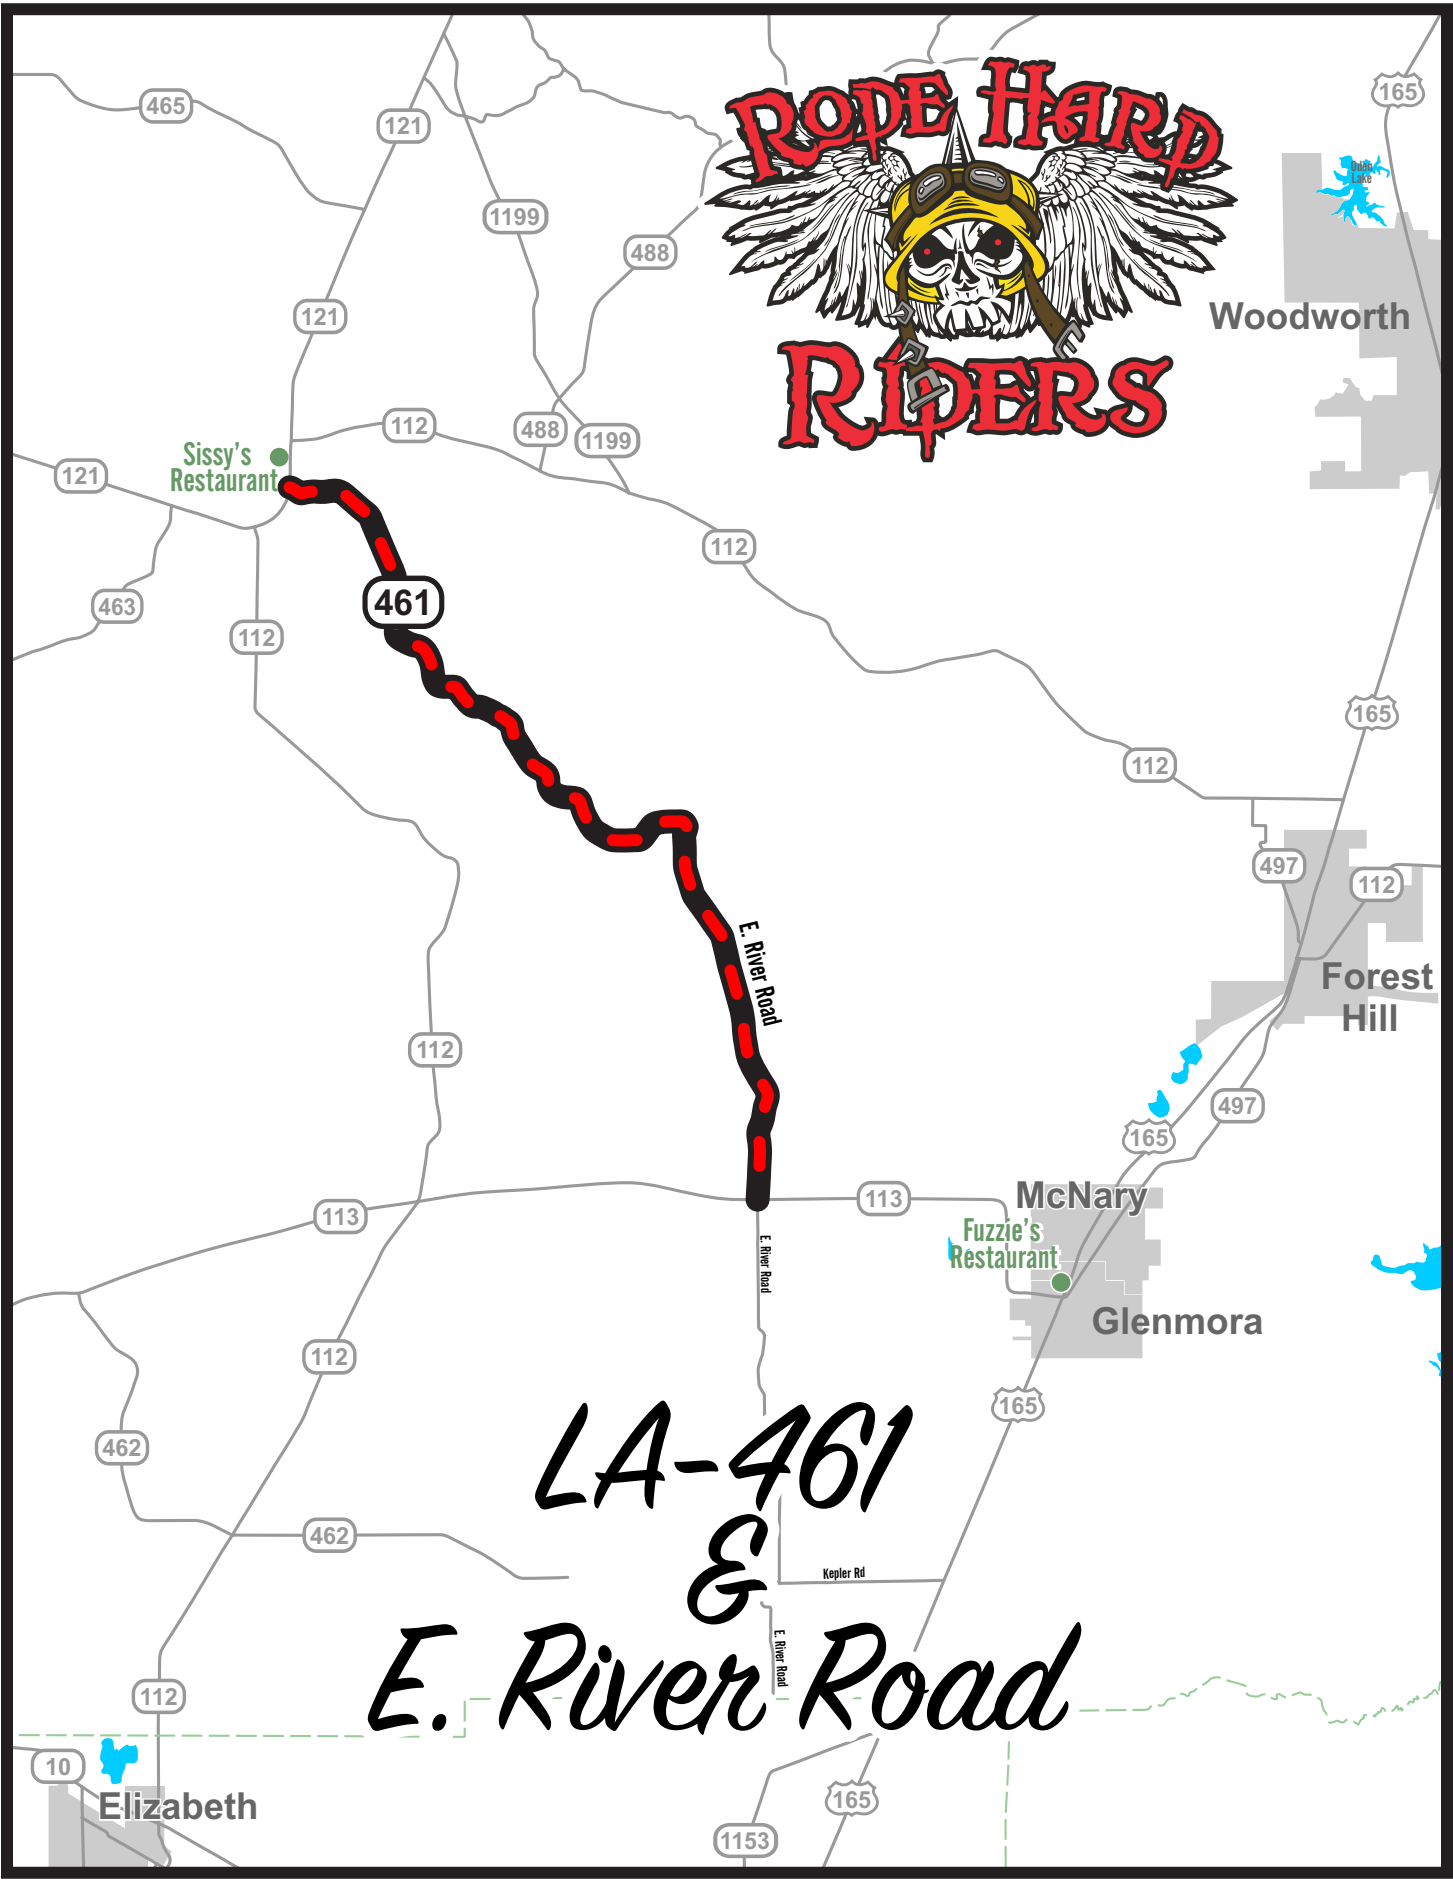

RHR BEST ROADS

LA-461 & E River Rd

Map area:

Submitted by:

Date submitted:

C

Johnny Williams

9/27/2023

Road/Hwy's included:

Road/Route description:

LA-461
E. River Road

Good road with a lot of nice curves

Route/Road length:

Ride Time:

Parish(s):

14 miles

19 minutes

Rapides

South point:

5.2 miles West of Glenmora on LA-113

North point:

.6 miles South of Hinston on LA-121

RHR
Restaurants
on route

Sissy's Restaurant

0.4 miles from North point

Fuzzie's Restaurant

5.2 miles from South point

RHR
Bars
on route

Comments:

LA-461
&
E. River Road