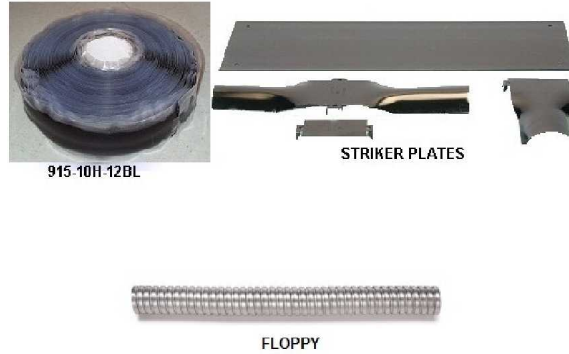

GAS PIPING CSST

TRACPIPE TERMINATION FITTINGS

PART NUMBER	SIZE	DETAIL
90TM-500	1/2"	90° TERMINATION MOUNT
TM-500	1/2"	TERMINATION MOUNT
TM-750	3/4"	TERMINATION MOUNT

Selection, Support, Specialized Expertise

Jacksonville
904-448-8234

Orlando
407-898-1234

Tampa
813-740-0044

Largo
727-532-4691

Sarasota
941-388-0816

Miami
305-633-6535

Serving the Southeast and beyond, since 1946
From the Source to the Burner Tip

GAS PIPING CSST

TRACPIPE PROTECTION

PART NUMBER	SIZE	DETAIL
915-10H-12	1" X 12 YARDS	OUTDOOR SILICONE TAPE
FPY-1000	1 1/2" X 25'	FLOPPY FITS 1" TRACPIPE
FPY-500	1" X 50'	FLOPPY FITS 1/2" TRACPIPE
FPY-750	1 1/4" X 25'	FLOPPY FITS 3/4" TRACPIPE
SP-025	3" X 2"	QUARTER STRIKER PLATE
SP-050	3" X 7"	HALF STRIKER PLATE
SP-100	3" X 12"	FULL STRIKER PLATE
SP-617	6 1/2" X 17"	STRIKER PLATE