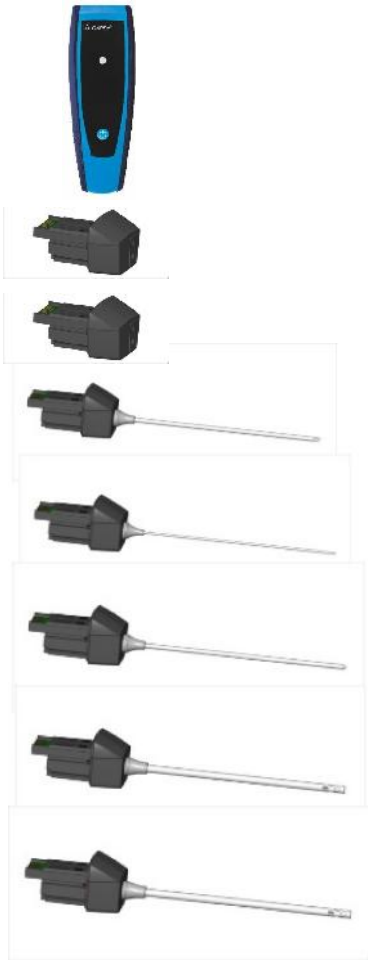

Part No:	Description:	PRICE £
Bluetooth Handle Assemblies		
M091 00 00 17	CAPBs STm for Exchangeable Sensor	£102.57
Temperature Plug-In Modules		
M090 00 08 10	CAPBs Sens TK10 Type K fitting Fits all K Type Temperature Probes	£75.71
M090 00 09 10	CAPBs Sens TK11 2x Type K fitting Fits all K Type Temperature Probes	£88.21
M090 00 22 10	CAPBs Sens TK20 Insertion Probe 130mm 3mm D	£100.50
M090 00 23 10	CAPBs Sens TK30 Liquid Probe 130mm 1.5mm D	£96.36
M090 00 24 10	CAPBs Sens TK35 Liquid Probe 130mm 3mm D	£97.76
M090 00 25 10	CAPBs Sens TK40 Air Probe 130mm 4.7mm D	£102.57
M090 00 26 10	CAPBs Sens TK50 Surface Probe 130mm 4mm D	£105.98