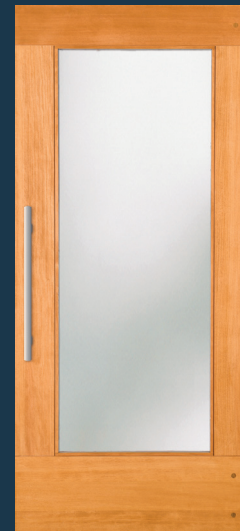

VIEW ENTIRE **ARTIST COLLECTION**
simpsondoor.com/artist

4974 (LEFT), 4977 (RIGHT)

Shown in Douglas fir with optional rooftop glass

4974* IG
Shown in Douglas fir with optional rooftop glass. Privacy Rating 8.

4972*
Shown in sapele mahogany with 4973 sidelight

4976* IG

4926* IG

4977* IG

4975* IG

4925* IG

JAMES L. CUTLER
ARCHITECT

James Cutler, founding partner of Cutler Anderson Architects (1977 to present) has been known for his environmental and emotional sensitivity to place, institution, program, climate and cultural circumstance. This expertise lead him to design this exquisite collection of doors for Simpson.