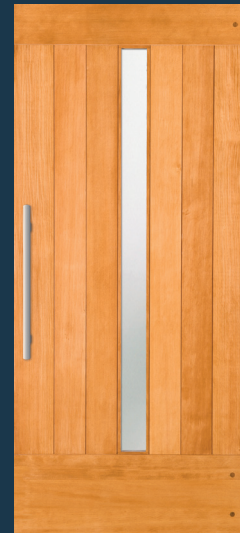

VIEW ENTIRE **ARTIST COLLECTION**
simpsondoor.com/artist

4974 (LEFT), 4977 (RIGHT)

Shown in Douglas fir with optional rooftop glass

4974* IG
Shown in Douglas fir with optional rooftop glass. Privacy Rating 8.

4972*
Shown in sapele mahogany with 4973 sidelight

4976* IG

4926* IG

4977* IG

4975* IG

4925* IG

JAMES L. CUTLER
ARCHITECT

James Cutler, founding partner of Cutler Anderson Architects (1977 to present) has been known for his environmental and emotional sensitivity to place, institution, program, climate and cultural circumstance. This expertise lead him to design this exquisite collection of doors for Simpson.