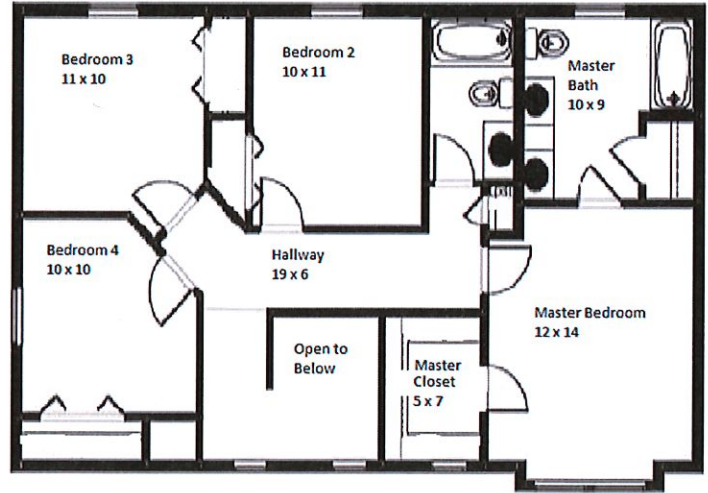

13340 YELLOWSTONE MEADOW ST

MM B4 L4

Your dream home is waiting for you!