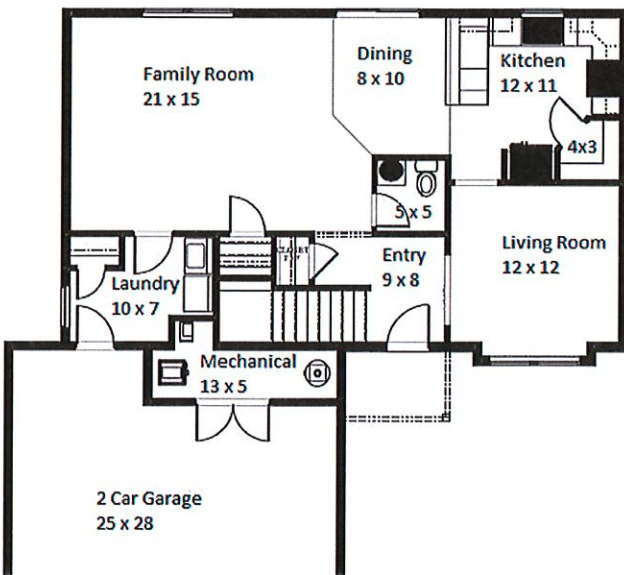

13340 YELLOWSTONE MEADOW ST

MM B4 L4

Your dream home is waiting for you!