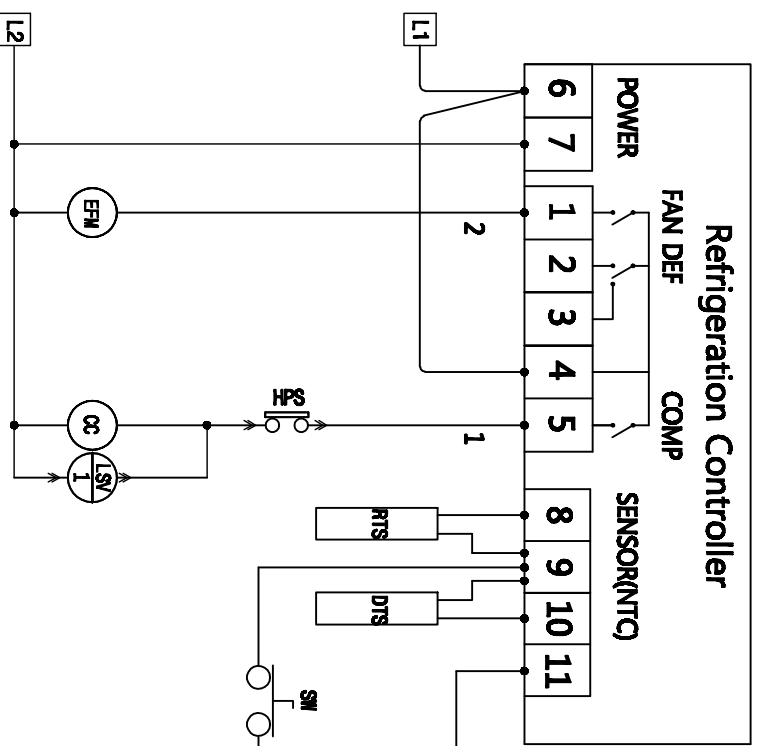

Electrical Wiring Diagram

Model : IQT050MRB

Factory Wiring

Field Wiring

1ph 220V 60Hz

LEGEND

CC (C1)	COMPRESSOR CONTACTOR	CCH	CRANKCASE HEATER	DTS	DEFROST TEMPERATURE SENSOR
CFM	CONDENSER FAN MOTOR	RTS	ROOM THERMOSTAT SENSOR	GND	GROUND
EFM	EVAPORATOR FAN MOTOR	SW	ON/OFF SWITCH		
HPS	HIGH PRESSURE SWITCH	SR	START RELAY		
HPC	HIGH PRESSURE CONTACTOR	RC	RUN CAPACITOR		
LSV	LIQUID SOLENOID VALVE	SC	START CAPACITOR		