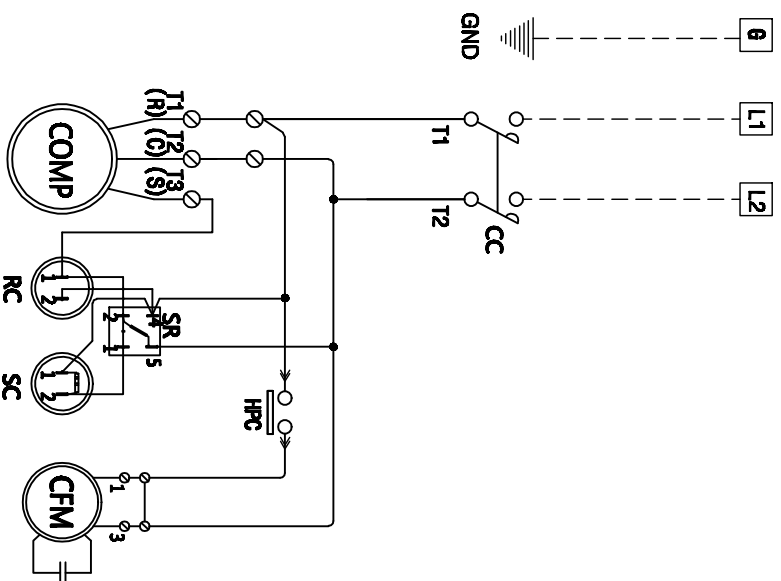

Electrical Wiring Diagram

Model : IQT050MRB

Factory Wiring

Field Wiring

1ph 220V 60Hz

LEGEND

CC (C1)	COMPRESSOR CONTACTOR	CCH	CRANKCASE HEATER	DTS	DEFROST TEMPERATURE SENSOR
CFM	CONDENSER FAN MOTOR	RTS	ROOM THERMOSTAT SENSOR	GND	GROUND
EFM	EVAPORATOR FAN MOTOR	SW	ON/OFF SWITCH		
HPS	HIGH PRESSURE SWITCH	SR	START RELAY		
HPC	HIGH PRESSURE CONTACTOR	RC	RUN CAPACITOR		
LSV	LIQUID SOLENOID VALVE	SC	START CAPACITOR		