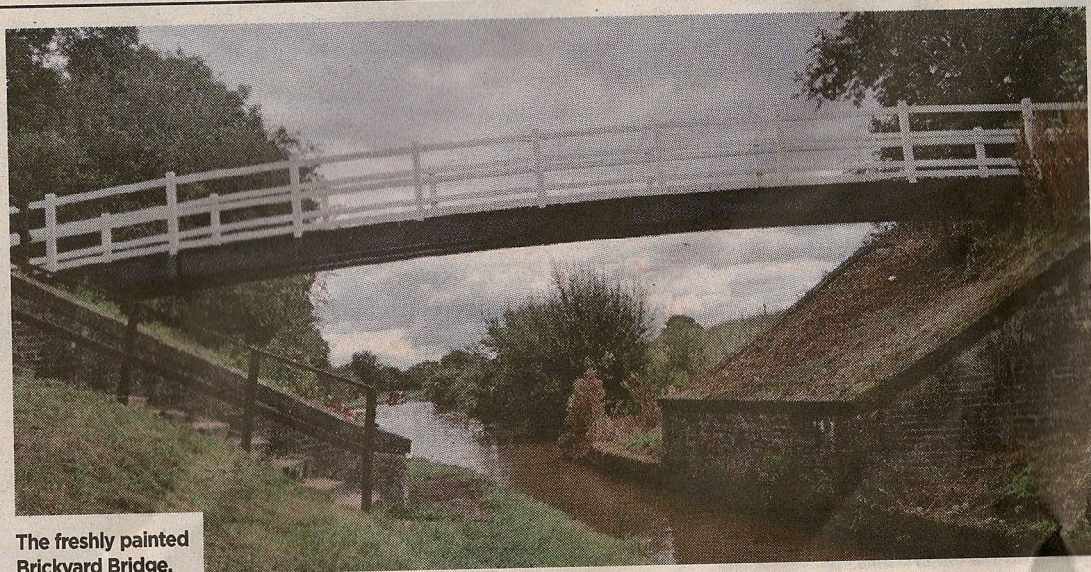

SUMBA service

New fence-work on the Middlewich Branch.

The Shropshire Union Middlewich Branch Adopter's band of dedicated volunteers carried out improvements to the towpaths and constructed a new fence and set of steps between Hoolgrave Bridge and Eardwick Bridge last month. A bit of general gardening was also carried out to smarten up the area. Furthermore, the repainting of Brickyard Bridge was completed, returning the structure to its former glory.

The freshly painted Brickyard Bridge.