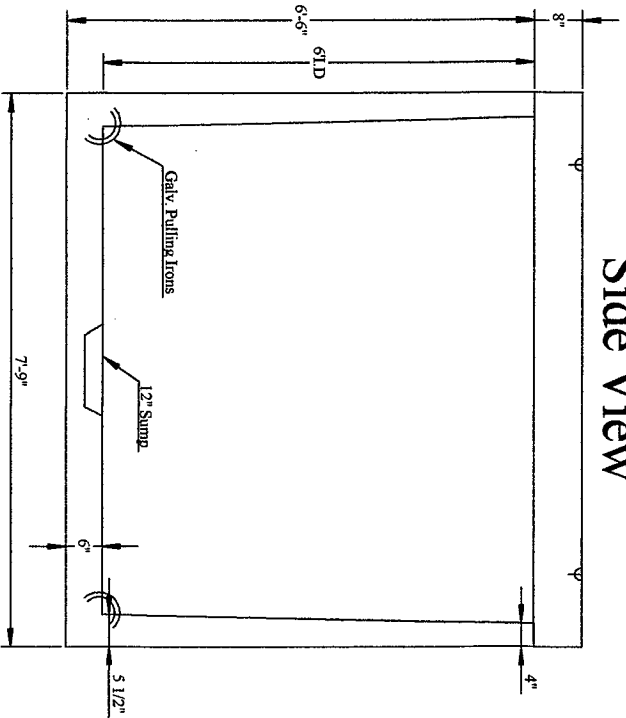

676 Vault

Side View

End View

Cover

Weights:
 Base - 15,000 lbs.
 Cover - 3,300 lbs