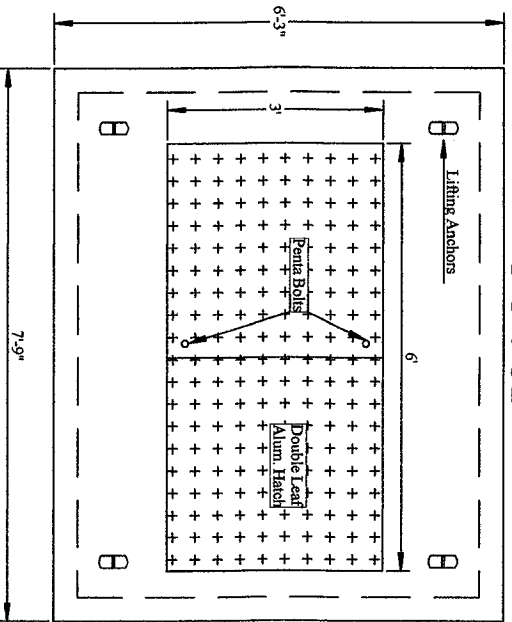

676 Vault

Side View

End View

Cover

Weights:
 Base - 15,000 lbs.
 Cover - 3,300 lbs