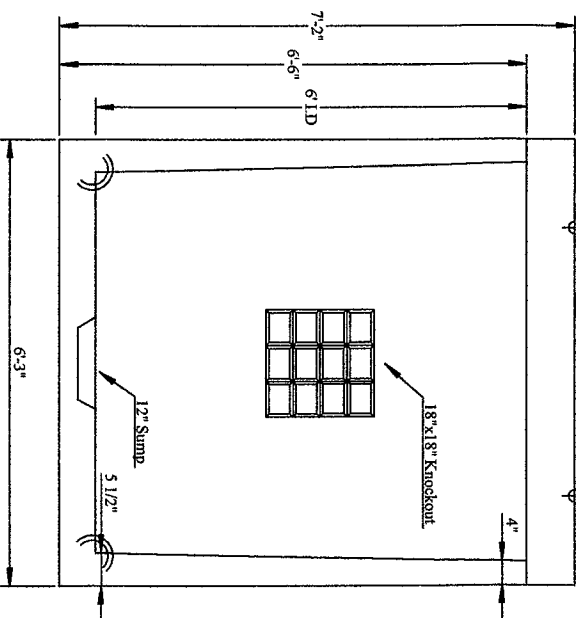

676 Vault

Side View

End View

Cover

Weights:
 Base - 15,000 lbs.
 Cover - 3,300 lbs