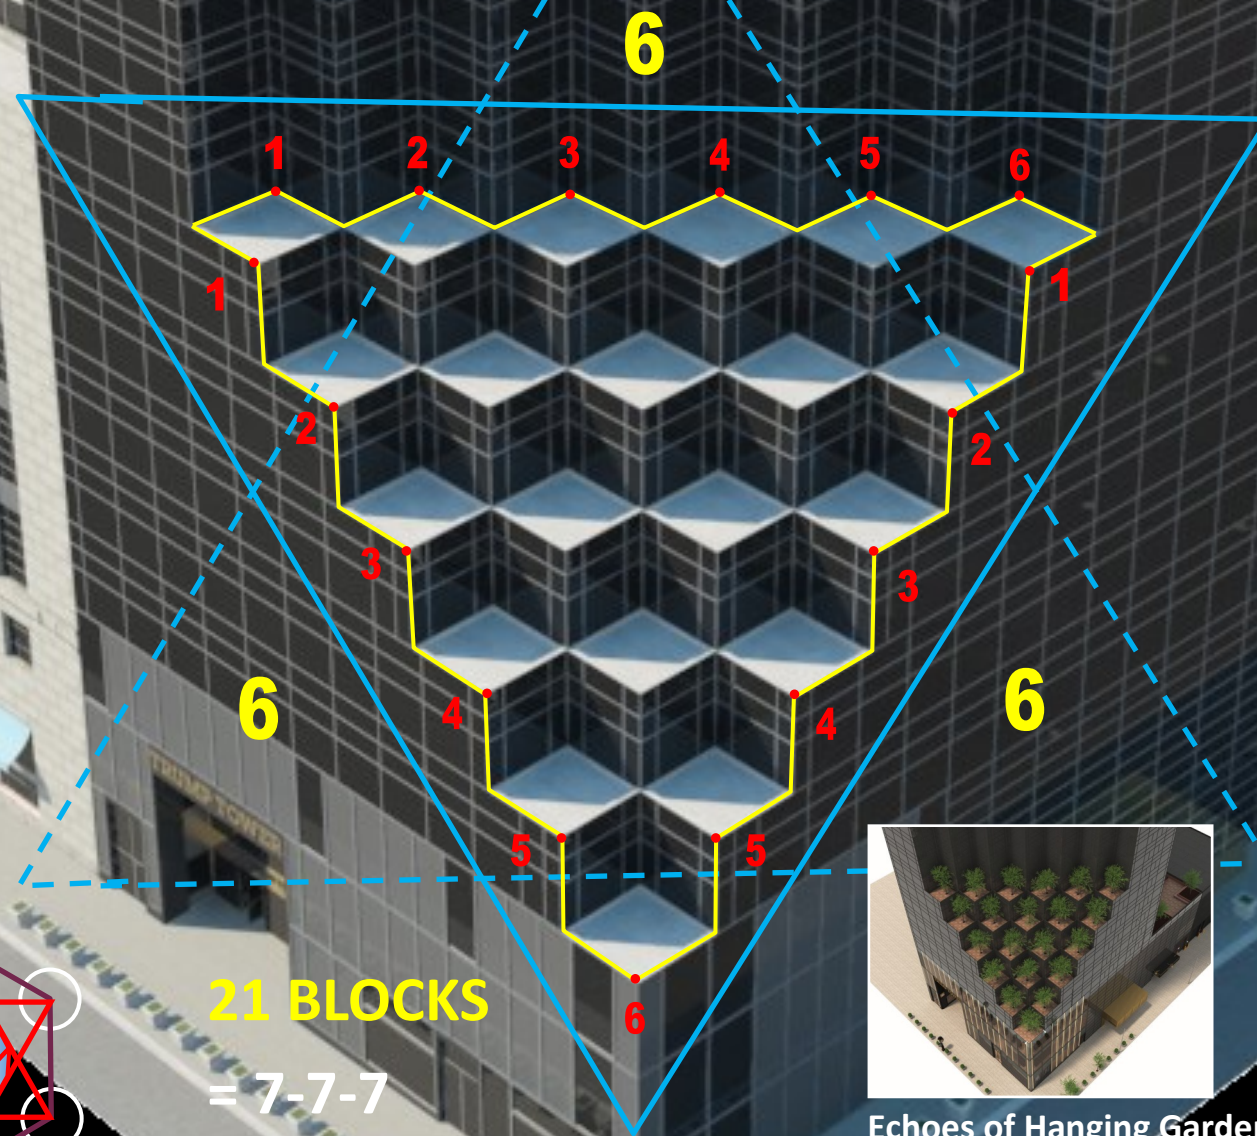

TRUMP TOWER TEMPLE

666 SIGNATURES OF HEXAGRAM MOTIF HIDDEN IN PLAIN SIGHT

Trump Tower is a 58-Story Mixed-Use Skyscraper located at 725 Fifth Avenue, at the Corner of East 56th Street in Midtown Manhattan.

666
Signature

725 5th Ave. Address
(58 Stories + 56 East)
= 114 Difference
725 - 114 Factor

= **611**

An Inversion of 611

= **911**

Speculated Birth
Date of Jesus,
the Christ

TOP VIEW
365 YARD PERIMETER

HOLY OF HOLIES 'CUBE'

'Black Stone'
or 'Black Rock'

Kabba as in Kabbalistic

6 POINTS

6 TRIANGLES

6 SIDES

Hexagram Motif
'Star-Gate'

5th Avenue Address
to World Trade Center

= **6.66 KM**

Where Towers Fell on

= **911**

To Son-in-Law's former Building

666 5th Avenue

= .33 KM

To Rockefeller 'Lord of Ring'

= **666 Yards**

Echoes of Hanging Gardens
of Babylon