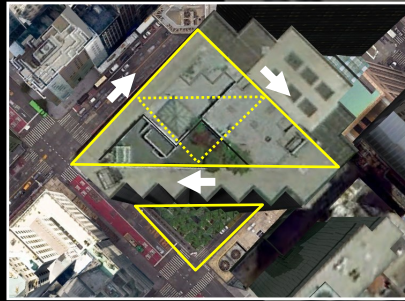

TRUMP TOWER TEMPLE

666 SIGNATURES OF HEXAGRAM MOTIF HIDDEN IN PLAIN SIGHT

Trump Tower is a 58-Story Mixed-Use Skyscraper located at 725 Fifth Avenue, at the Corner of East 56th Street in Midtown Manhattan.

666
Signature

725 5th Ave. Address
(58 Stories + 56 East)
= 114 Difference
725 - 114 Factor

= **611**

An Inversion of 611

= **911**

Speculated Birth
Date of Jesus,
the Christ

TOP VIEW
365 YARD PERIMETER

HOLY OF HOLIES 'CUBE'

'Black Stone'
or 'Black Rock'

Kabba as in Kabbalistic

6 POINTS

6 TRIANGLES

6 SIDES

Hexagram Motif
'Star-Gate'

5th Avenue Address
to World Trade Center

= **6.66 KM**