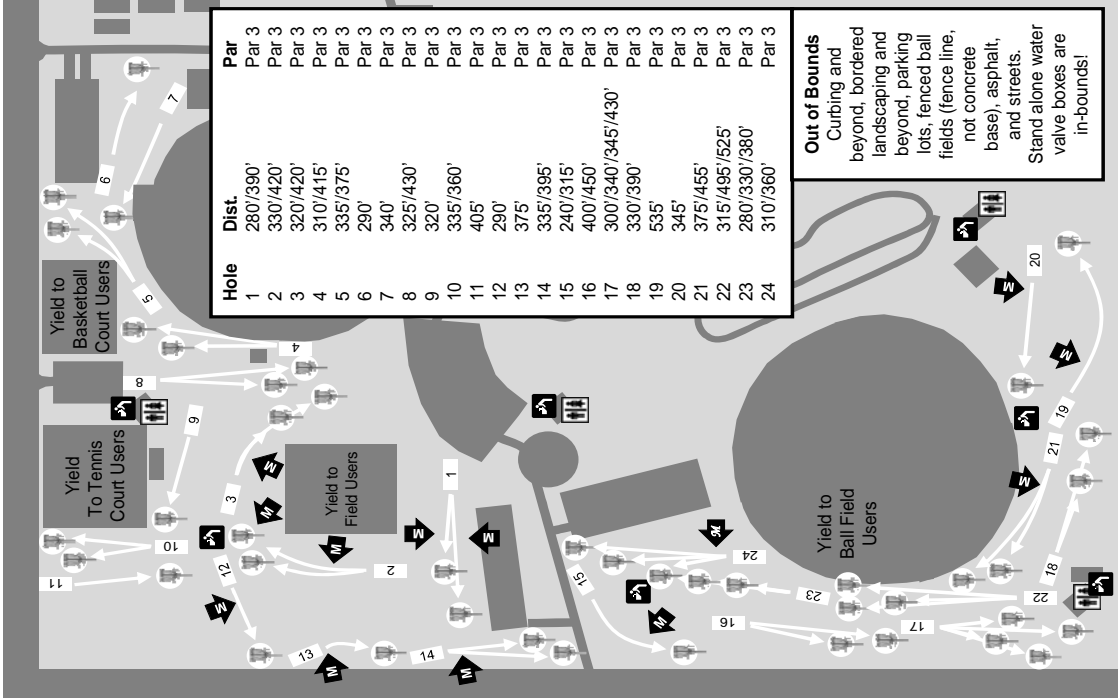

Sunset Park Disc Golf Course, Las Vegas, NV

Player	Hole	1	2	3	4	5	6	7	8	9	10	11	12	13	14	15	16	17	18	19	20	21	22	23	24	TOTAL	
	Par	3	3	3	3	3	3	3	3	3	3	3	3	3	3	3	3	3	3	3	3	3	3	3	3	72	
	Dist. (ft)	280/ 390	330/ 420	320/ 420	310/ 415	335/ 375	290	340	325/ 430	320	335/ 360	405	290	375	335/ 395	240/ 315	400/ 450	300/ 340/ 345/ 430	330/ 390	535	345	375/ 455	315/ 495/ 525	280/ 330/ 380	310/ 360		

Clark County Parks & Recreation: 702-455-8200

Las Vegas Disc Golf Club: www.lvdgc.com & (702) 586-1657

THE SPORT OF DISC GOLF -

The object of disc golf is to traverse a course from beginning to end using the fewest throws. The competitor who plays the stipulated course in the fewest throws, plus penalty throws, is the winner. A one-stroke penalty is assessed each time you miss a mandatory (required flight path) or land out-of-bounds.

THE SPORT OF DISC GOLF -

The object of disc golf is to traverse a course from beginning to end using the fewest throws. The competitor who plays the stipulated course in the fewest throws, plus penalty throws, is the winner. A one-stroke penalty is assessed each time you miss a mandatory (required flight path) or land out-of-bounds.

For information regarding local activities, please visit www.lvdgdc.com.

Sunset Park is a multi-purpose facility. Be courteous to all park users.

Professional Disc Golf Association (PDGA), Rule 801.04, Courtesy - Players should not throw until they are certain that the thrown disc will not distract another player or potentially injure anyone present. For the complete rules of disc golf, please visit www.PDGA.com. The official PDGA rule book and competition manual is available on the website.