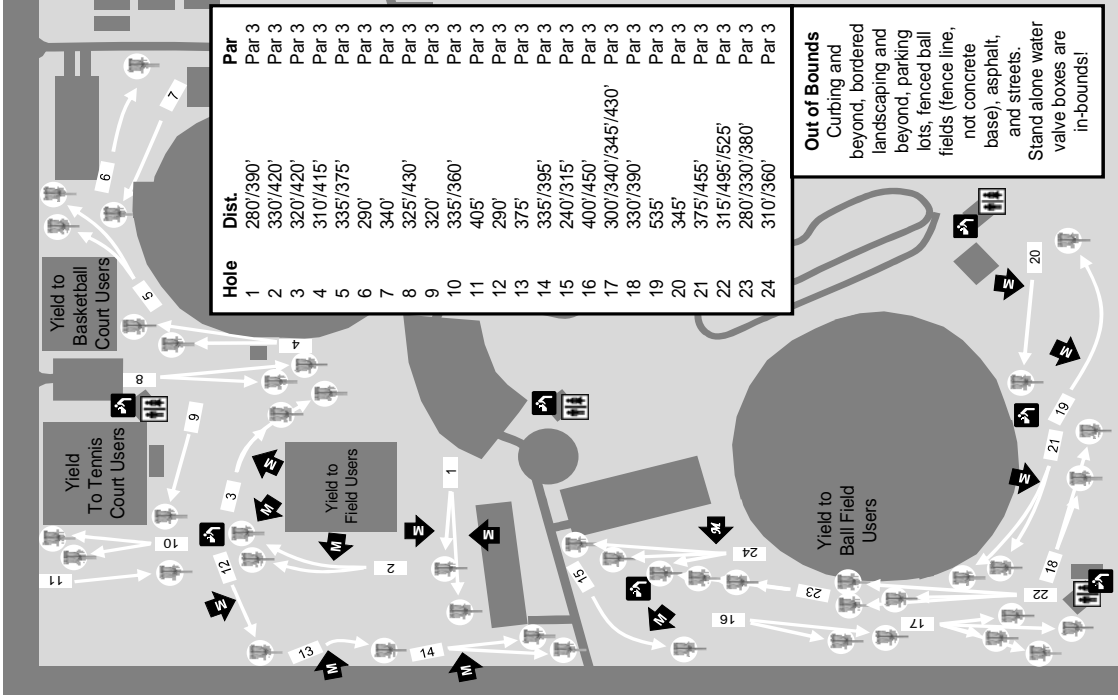

Sunset Park is a multi-purpose facility. Be courteous to all park users.

Professional Disc Golf Association (PDGA), Rule 801.04, Courtesy - Players should not throw until they are certain that the thrown disc will not distract another player or potentially injure anyone present. For the complete rules of disc golf, please visit www.PDGA.com. The official PDGA rule book and competition manual is available on the website.