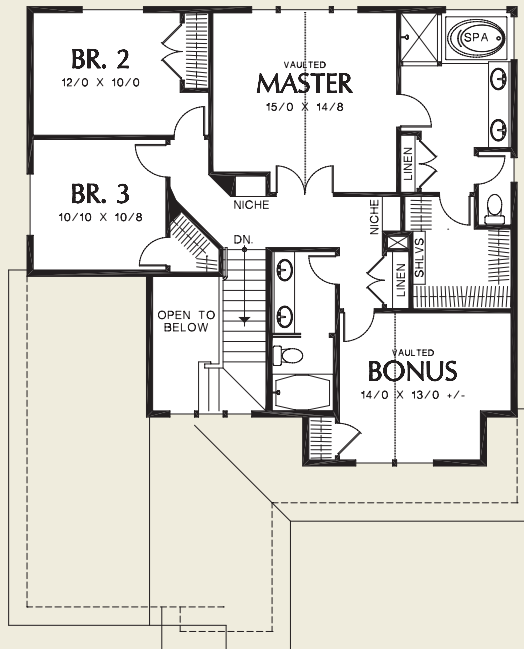

CLEARWATER
HOMES LLC

Hayden Meadows
at Brookside

Lot 5

Upper Floor	985 Sq. Ft
Main Floor	1252 Sq. Ft
Sub Total	2237 Sq. Ft
Bonus	+183 Sq. Ft

503 515 7613
CINDY LAM CO-PFEIFER
cindylamcopfeifer@gmail.com