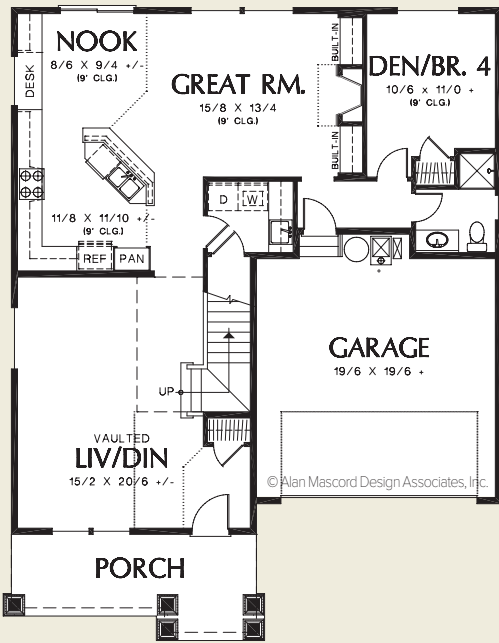

CLEARWATER
HOMES LLC

Hayden Meadows
at Brookside

Lot 5

Upper Floor	985 Sq. Ft
Main Floor	1252 Sq. Ft
Sub Total	2237 Sq. Ft
Bonus	+183 Sq. Ft

503 515 7613
CINDY LAM CO-PFEIFER
cindylamcopfeifer@gmail.com