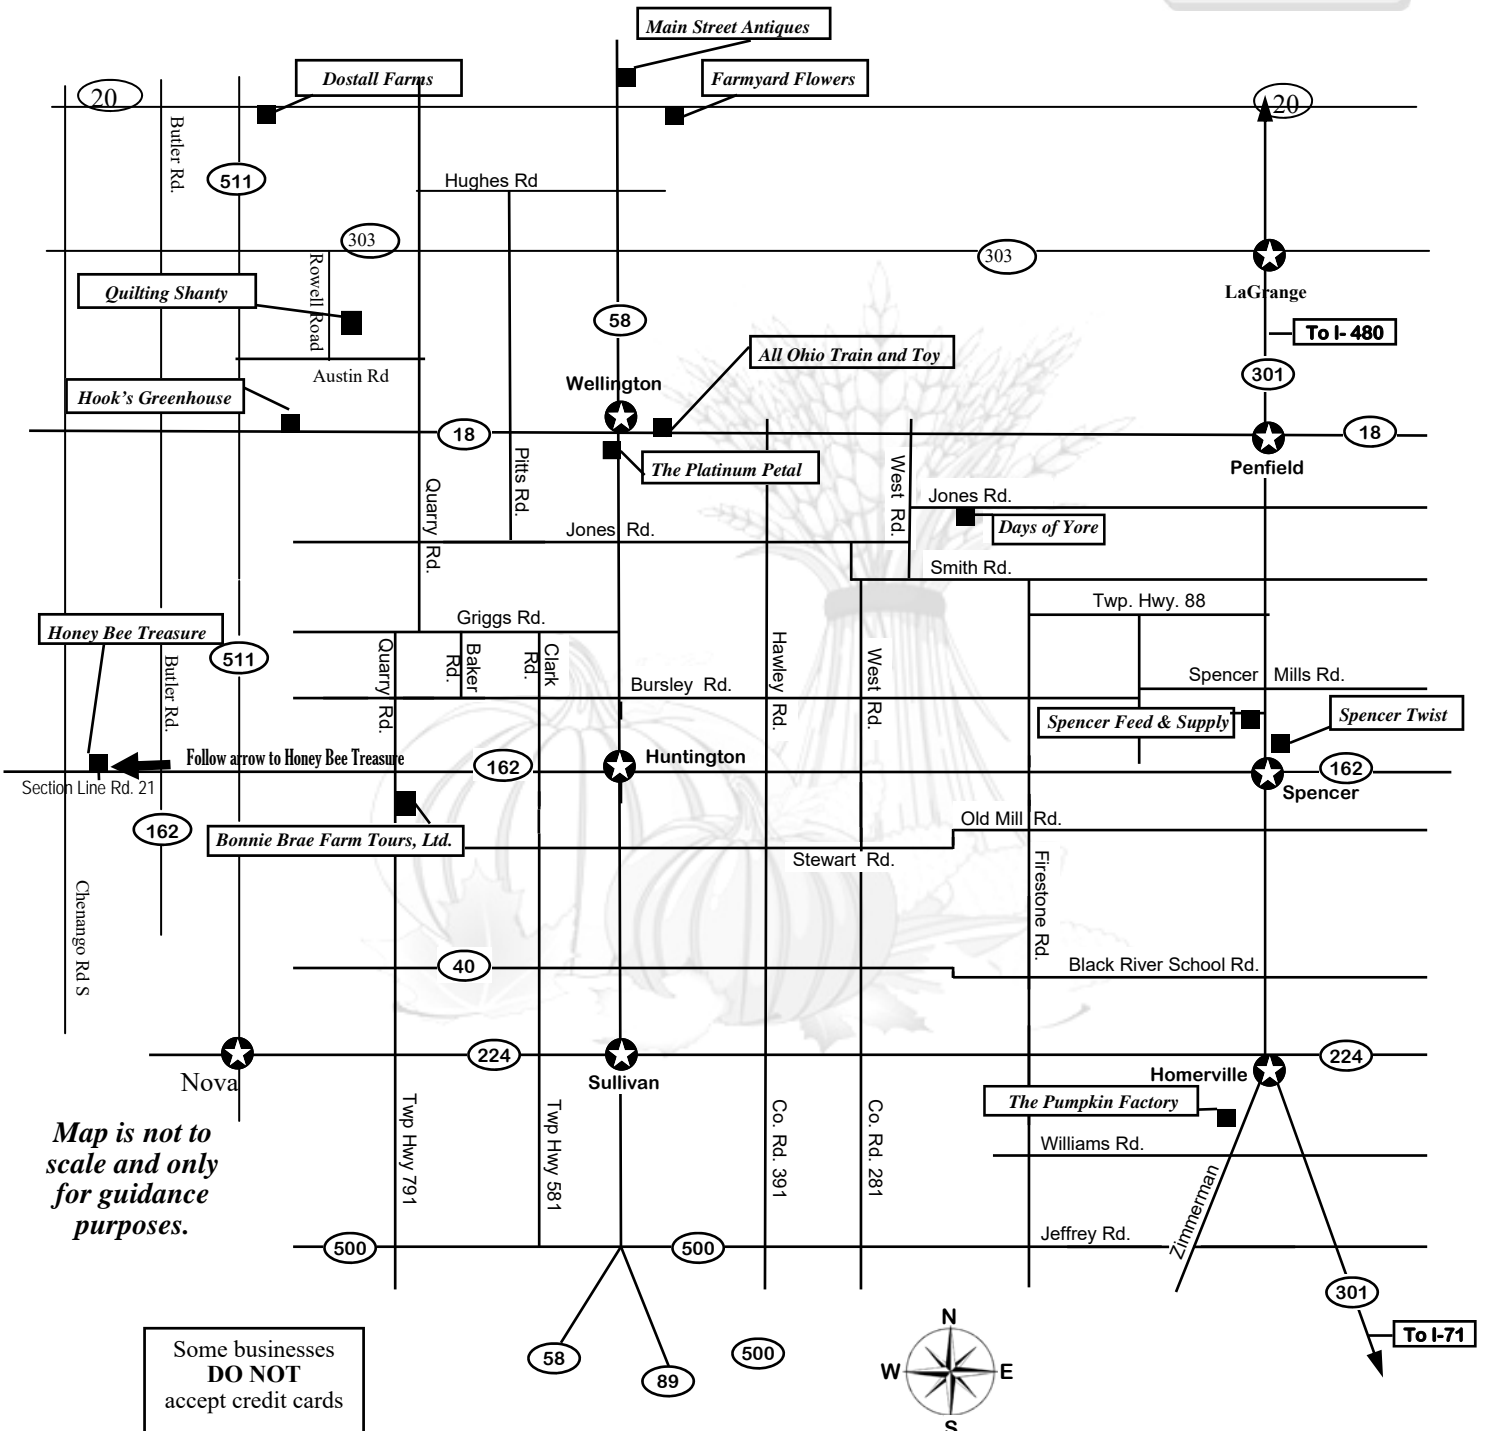

R-INDICATES AVAILABLE RESTROOM \$ CASH & CHECKS ONLY

Start your adventure at any of the merchants on the map. Bring this flyer or pick one up at your first stop. Be sure to get your flyer stamped at every location. Each merchant will select a winning flyer (with all stamps) for a special gift valued at \$30.00.

Follow the map
to enjoy all stops.

Second Weekend

October 19
Friday • 10 am to 5 pm

October 20
Saturday • 10 am to 5 pm

October 21
Sunday • 12 pm to 5 pm

The store hours given on this flyer are valid on tour dates only. Please call ahead if you plan to visit at another time.

Look for the Tour Flag

www.countrytourgroup.com

Map is not to scale and only for guidance purposes.

Some businesses DO NOT accept credit cards

Map is not to scale