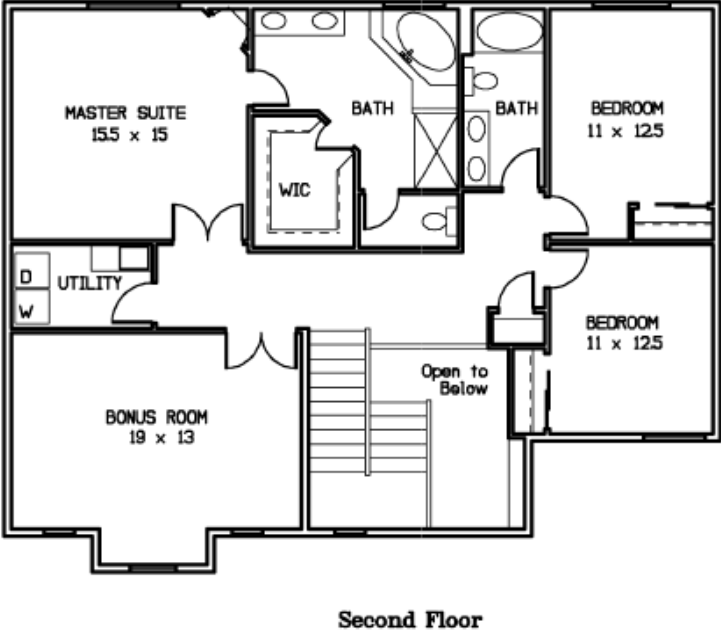

STONECREST ESTATES

2906 Plan

4 Bedroom, 3 Bath, Bonus,
DR/Parlor, Outdoor Living, 3 Car Garage

Approximately 2906 sf

Prices, features, illustrations and information are subject to change without notice.