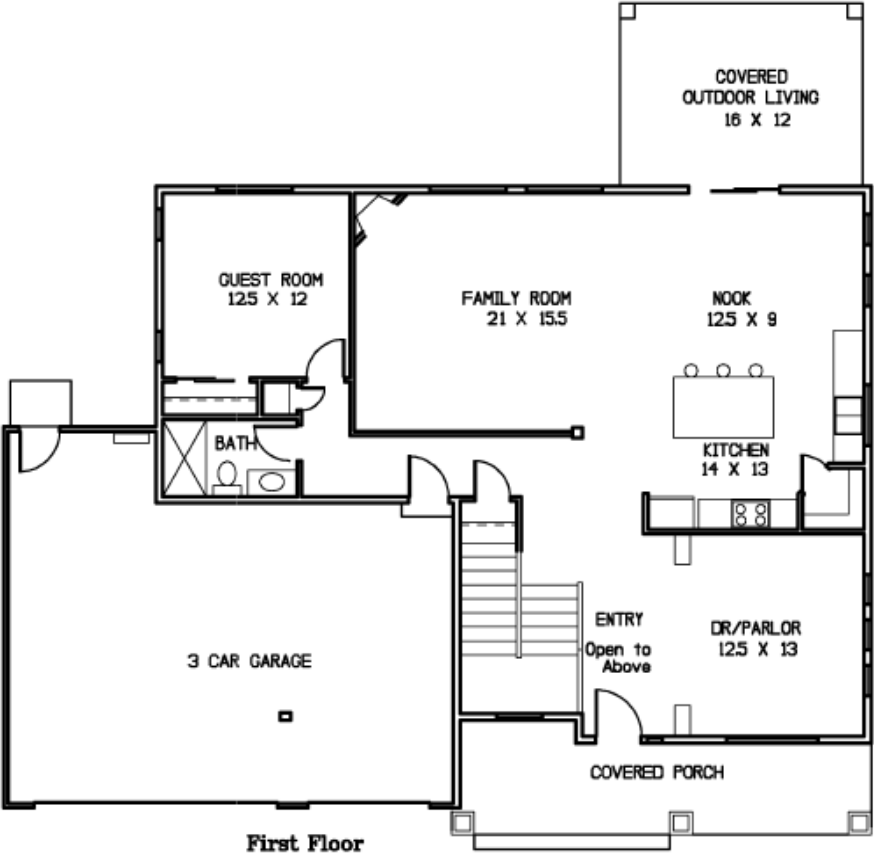

STONECREST ESTATES

2906 Plan

4 Bedroom, 3 Bath, Bonus,
DR/Parlor, Outdoor Living, 3 Car Garage

Approximately 2906 sf

Prices, features, illustrations and information are subject to change without notice.